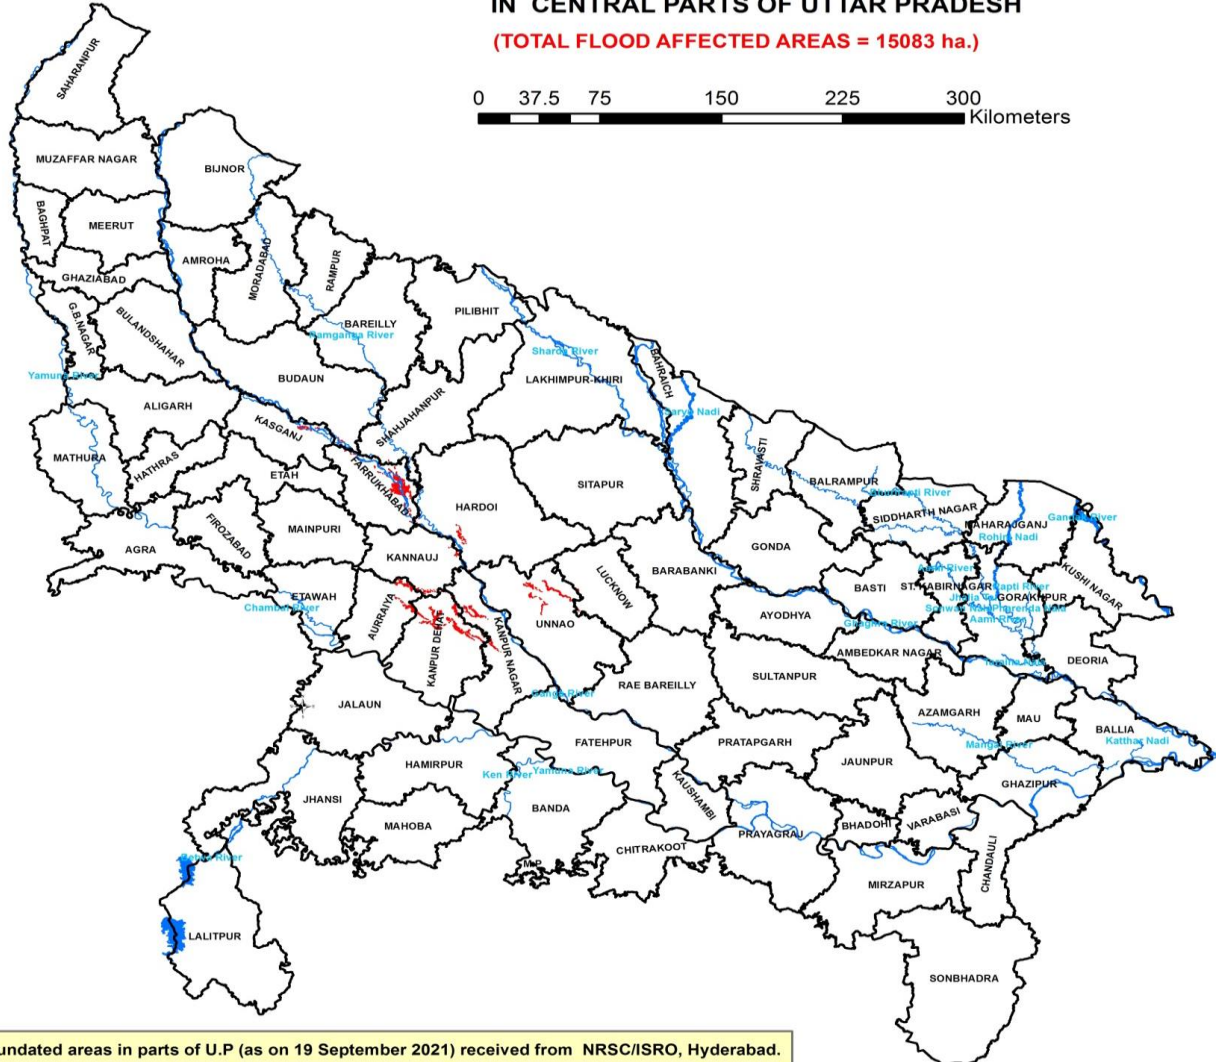

MAP FOR FLOOD INUNDATION AND WATERLOGGED AREAS ALONG MAJOR RIVERS IN CENTRAL PARTS OF UTTAR PRADESH

(TOTAL FLOOD AFFECTED AREAS = 15083 ha.)

Legend

- District Boundary
- Major Rivers
- Flood As on 19 Sept 2021

Note :- Heavy Rain Inundated areas in parts of U.P (as on 19 September 2021) received from NRSC/ISRO, Hyderabad.