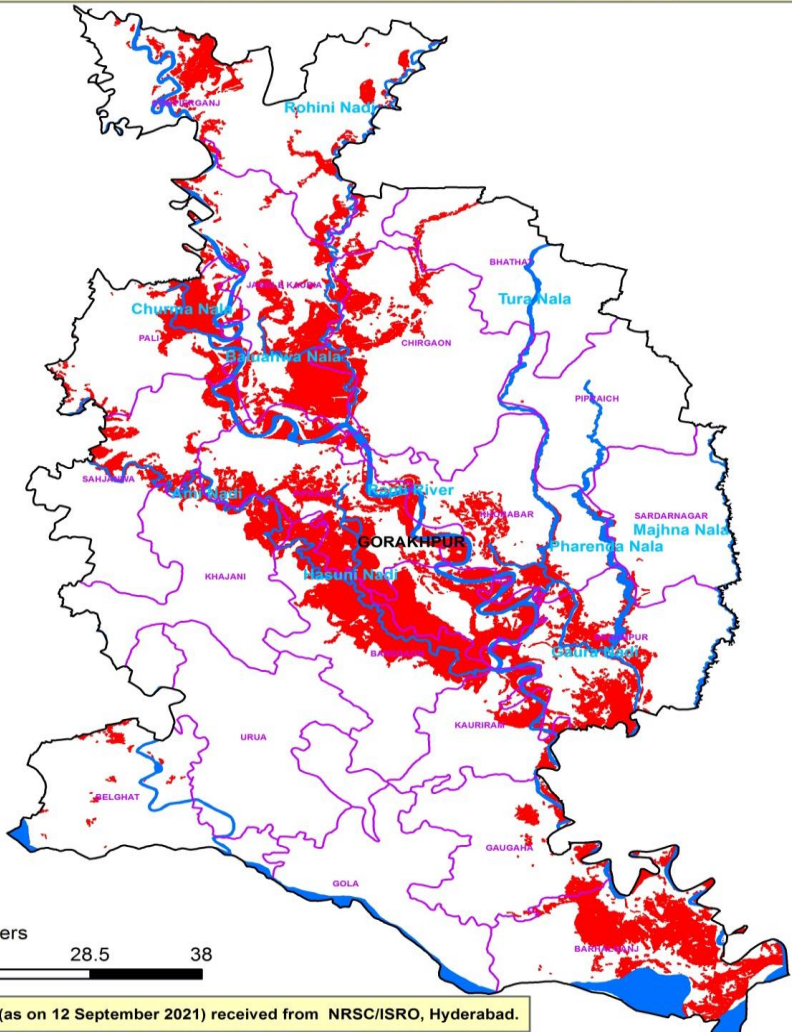

**MAP FOR FLOOD AFFECTED AND WATERLOGGED AREAS ALONG GHAGHRA, RAPTI AND AMI RIVERS IN PARTS OF GORAKHPUR DISTRICT, U.P.
(FLOOD AFFECTED AREA 43148 ha. AS ON 12 SEPTEMBER 2021)**

Legend

- District Boundary
- Block Boundary
- Major Rivers
- Flood As on 12 Sep2021

Note :- Heavy Rain Inundated areas in parts of U.P (as on 12 September 2021) received from NRSC/ISRO, Hyderabad.