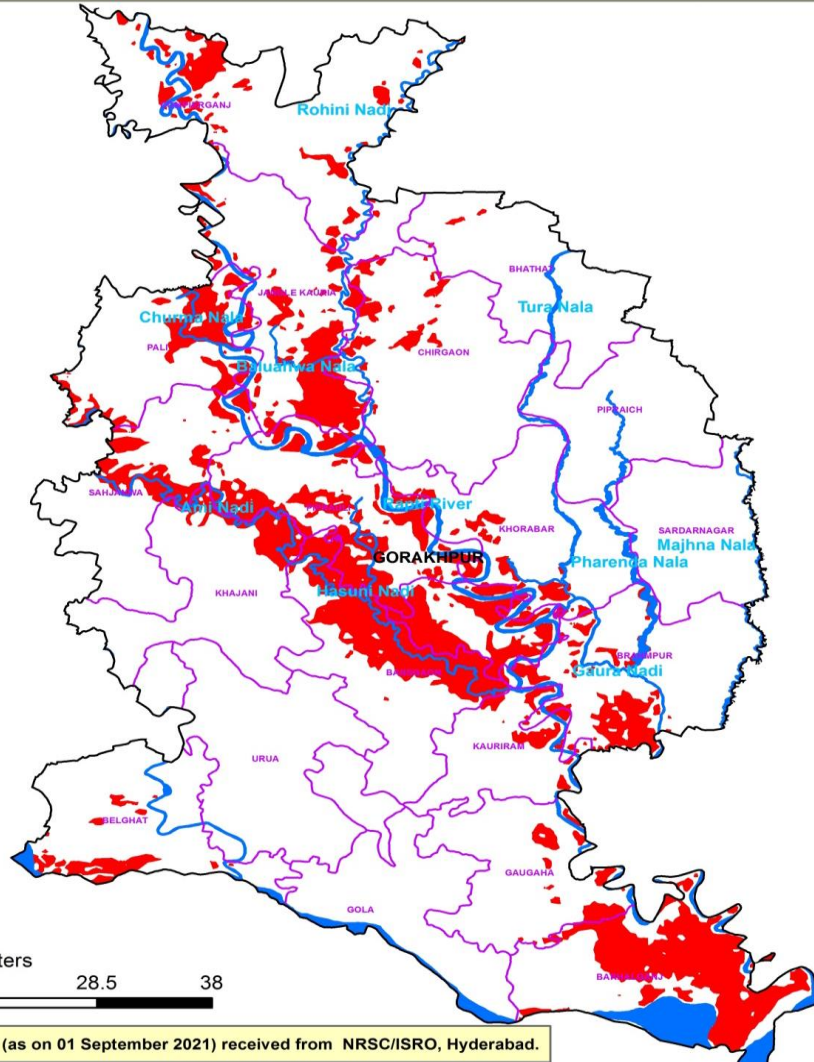

**MAP FOR FLOOD AFFECTED AND WATERLOGGED AREAS ALONG GHAGHRA, RAPTI AND AMI RIVERS IN PARTS OF GORAKHPUR DISTRICT, U.P.
(FLOOD AFFECTED AREA 47904 ha. AS ON 01 SEPTEMBER 2021)**

Legend

- District Boundary
- Block Boundary
- Major Rivers
- Flood As on 01 Sep2021

Note :- Heavy Rain Inundated areas in parts of U.P (as on 01 September 2021) received from NRSC/ISRO, Hyderabad.