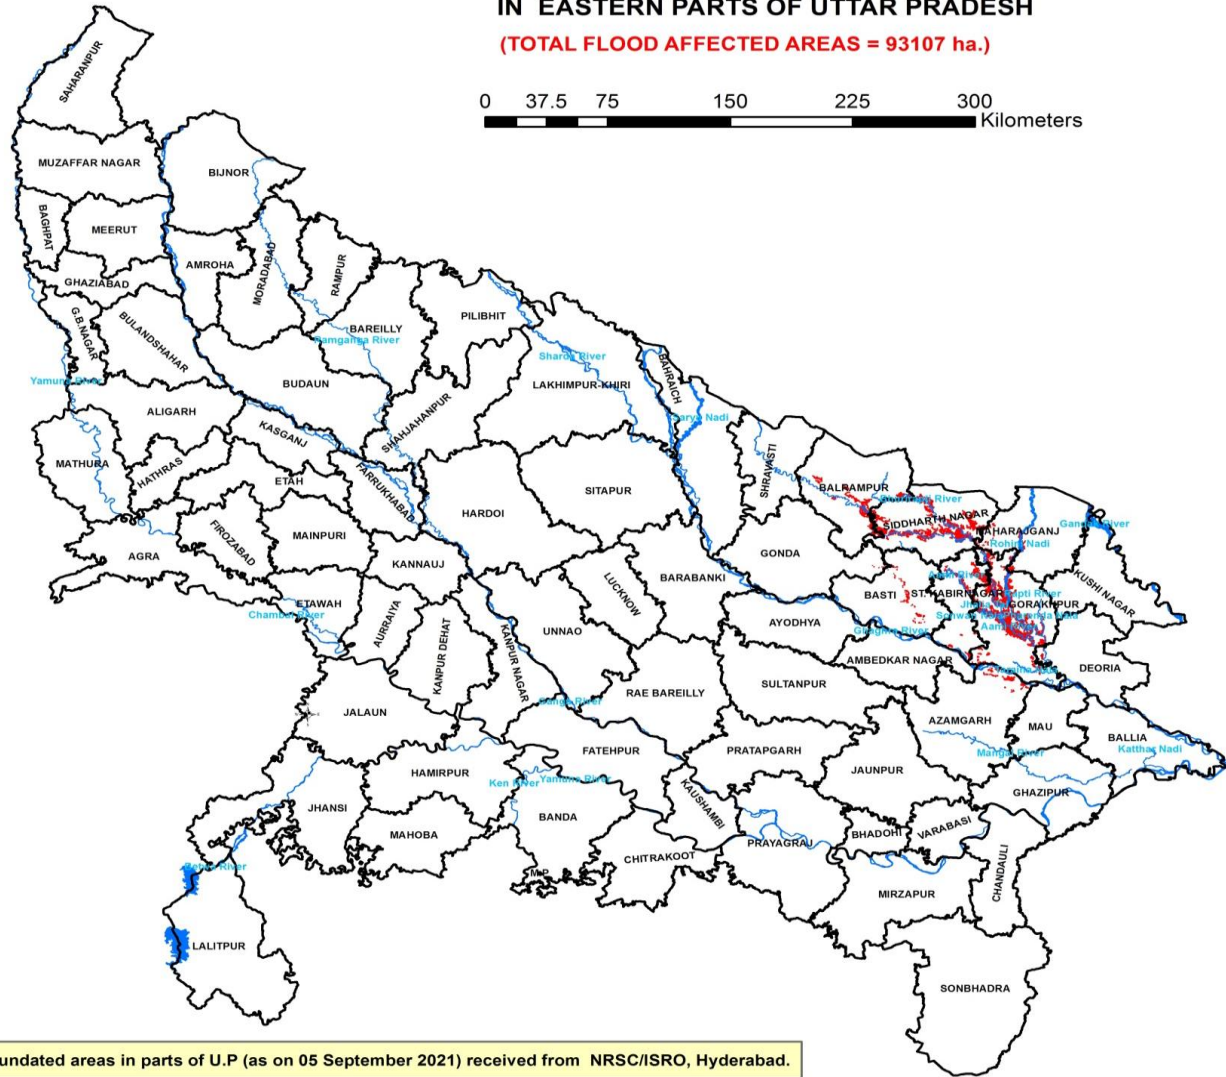

**MAP FOR FLOOD INUNDATION AND WATERLOGGED AREAS ALONG MAJOR RIVERS
IN EASTERN PARTS OF UTTAR PRADESH**

(TOTAL FLOOD AFFECTED AREAS = 93107 ha.)

Legend

- District Boundary
- Major Rivers
- Flood As on 05 Sep2021

Note :- Heavy Rain Inundated areas in parts of U.P (as on 05 September 2021) received from NRSC/ISRO, Hyderabad.