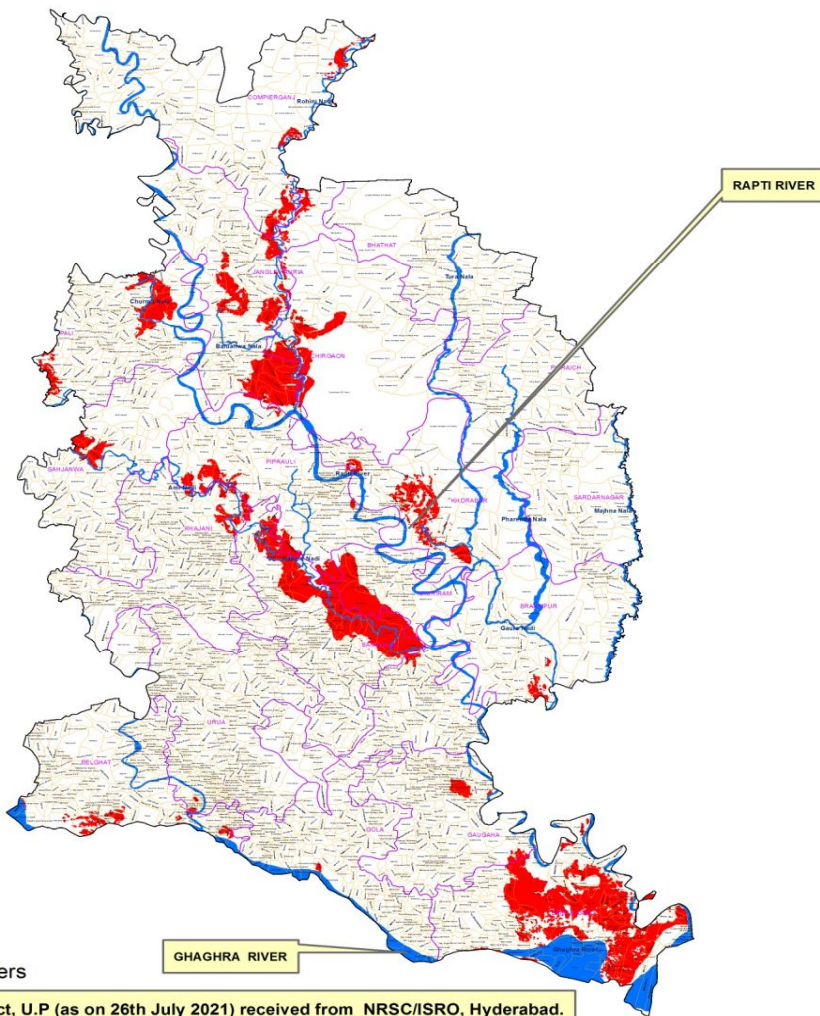

437			Totaaha Urfbhauwapar			83°22' 25.746" E	26°40' 31.231" N
438			Tal Nagari			83°21' 15.240" E	26°37' 17.309" N
439		SAHJANWA	Jogia Kol			83°10' 19.311" E	26°44' 1.794" N
440			Khiridand			83°9' 4.383" E	26°43' 54.475" N
441			Kuwal Khurd			83°9' 30.295" E	26°43' 41.589" N
442			Katai Tikar Khas			83°10' 18.675" E	26°43' 10.708" N
443			Sihawro			83°8' 41.468" E	26°44' 14.081" N
444			Domandand			83°8' 32.336" E	26°43' 37.857" N
445			Ranipur			83°7' 48.068" E	26°43' 24.707" N
446			Raghunathpur			83°7' 58.861" E	26°43' 11.518" N
447			Kuwal Kala			83°9' 15.577" E	26°43' 11.721" N
448			Chhajania			83°8' 35.079" E	26°43' 17.705" N
449			Darghat			83°8' 36.059" E	26°43' 0.939" N
450			Bhadesri			83°8' 2.889" E	26°42' 51.349" N
451			Jigina			83°8' 59.713" E	26°42' 54.712" N
452			Anantpur			83°8' 34.258" E	26°42' 34.525" N
453			Siswa			83°9' 16.303" E	26°42' 41.480" N
454			Jabraila Bibikhore			83°9' 17.852" E	26°42' 18.580" N
455			Hardi			83°9' 12.594" E	26°45' 1.957" N
456			Gahira			83°8' 14.197" E	26°43' 58.496" N
457		URUA	Pakari			83°14' 12.991" E	26°25' 3.019" N
458			Goura			83°13' 53.381" E	26°24' 40.795" N
459			Marar			83°14' 7.879" E	26°24' 33.713" N
460			Pipari Bujurg			83°14' 20.526" E	26°24' 28.049" N
461			Chak Khajirkhijir			83°13' 57.206" E	26°24' 24.054" N
462			Chakia			83°14' 16.406" E	26°24' 18.649" N

MAP FOR FLOOD AFFECTED AND WATERLOGGED AREAS ALONG RAPTI, AMI AND GHAGHRA RIVERS IN GORAKHPUR DISTRICT, U.P. AS ON 26th JULY 2021

TOTAL FLOOD AFFECTED AREA 20927 ha

Legend

- District Boundary
- Block Boundary
- Village Boundary
- Rivers/tributaries
- Flood as on 26th July 2021

0 5 10 20 30 40 Kilometers