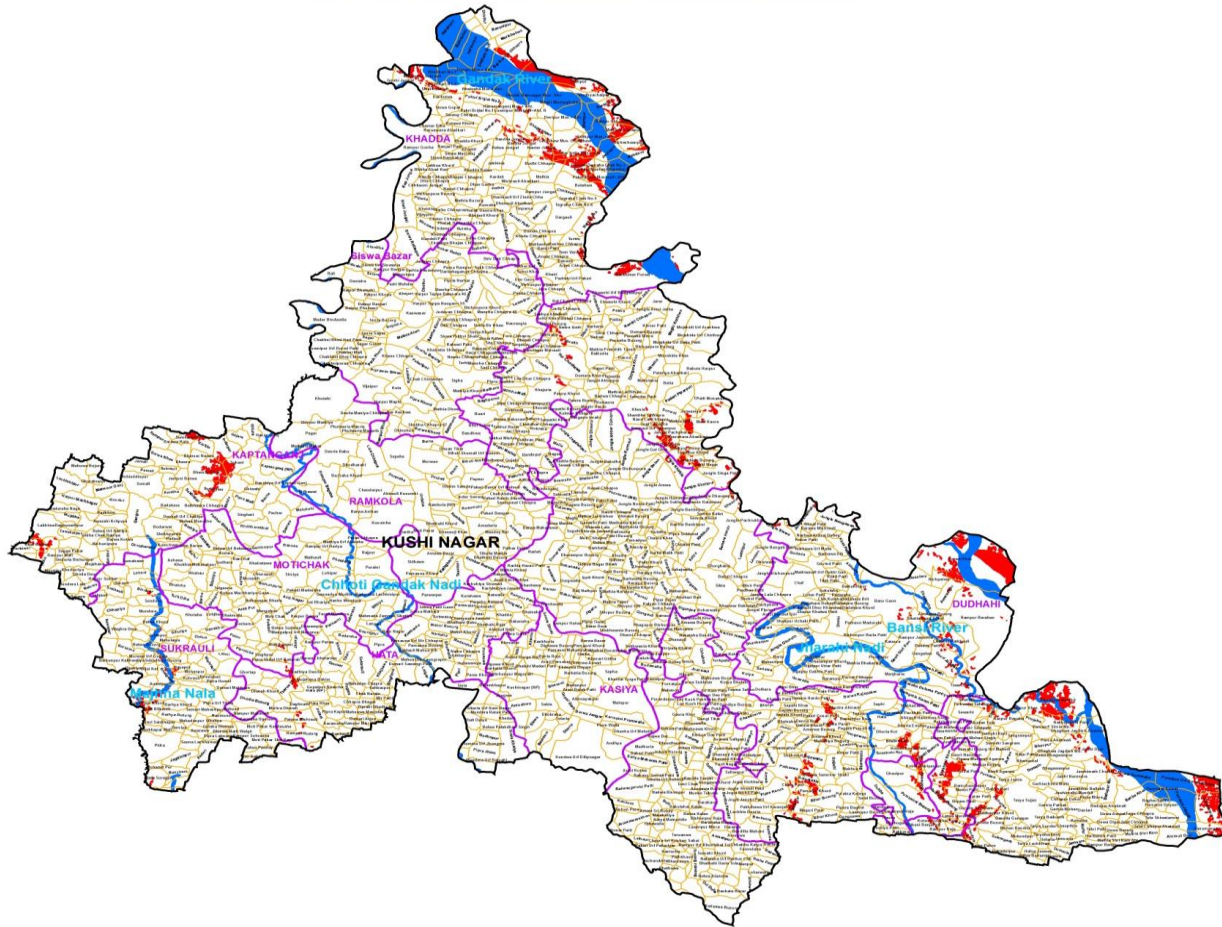

**MAP FOR FLOOD AFFECTED AND WATERLOGGED AREAS ALONG GANDAK RIVER IN PARTS OF KUSHI NAGAR DISTRICT, U.P.  
( FLOOD AFFECTED AREA 4781 ha. AS ON 28 AUGUST 2021 )**

0 4.5 9 18 27 36 Kilometers

**Legend**

-  District Boundary
-  Block Boundary
-  Village Boundary
-  Major Rivers
-  Flood As on 28 Aug 2021