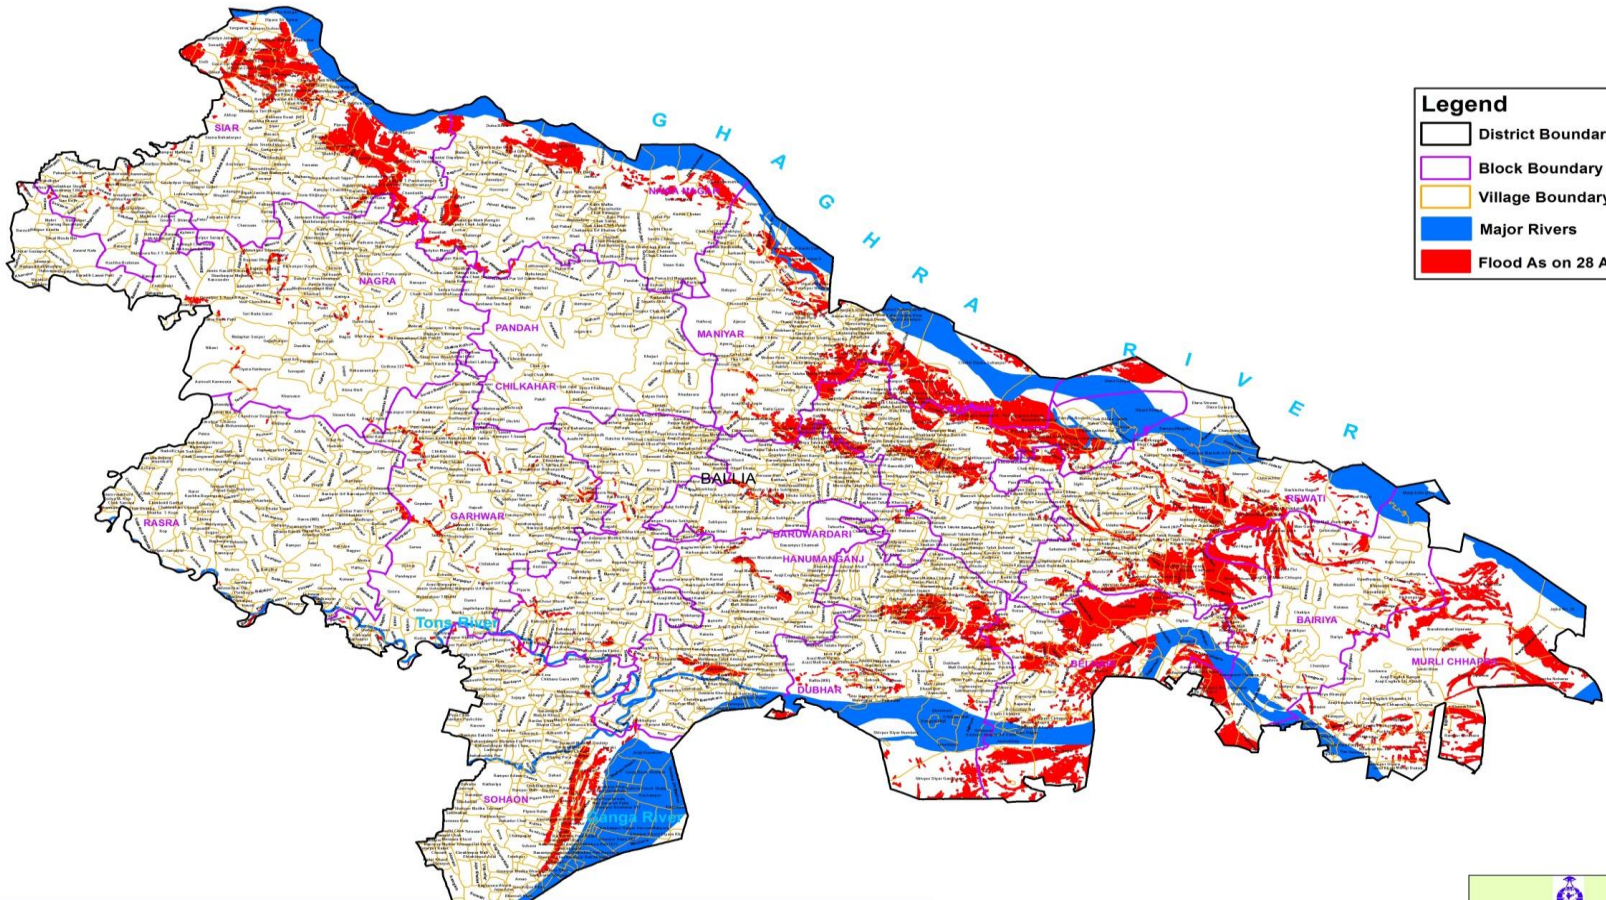

**MAP FOR FLOOD AFFECTED AND WATERLOGGED AREAS ALONG GHAGHRA AND GANGA RIVERS IN PARTS OF BALLIA DISTRICT, U.P.
(FLOOD AFFECTED AREA 23412 ha. AS ON 28 AUGUST 2021)**

Legend

- District Boundary
- Block Boundary
- Village Boundary
- Major Rivers
- Flood As on 28 Aug 2021

Note :- Heavy Rain Inundated areas in parts of U.P State (as on 28 August 2021) received from NRSC/ISRO, Hyderabad.