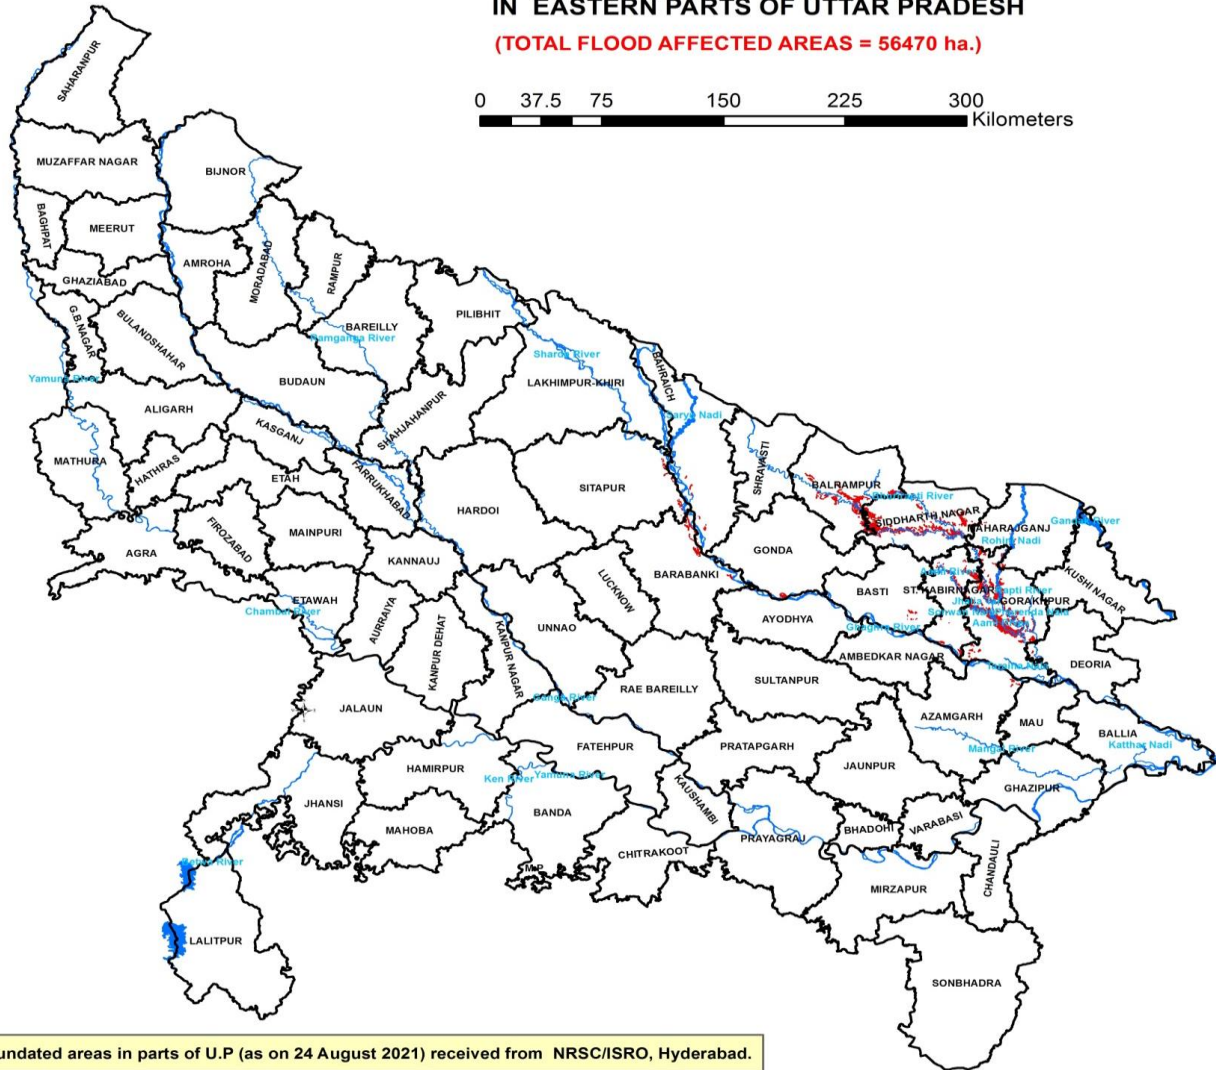

MAP FOR FLOOD INUNDATION AND WATERLOGGED AREAS ALONG MAJOR RIVERS IN EASTERN PARTS OF UTTAR PRADESH

(TOTAL FLOOD AFFECTED AREAS = 56470 ha.)

Legend

- District Boundary
- Major Rivers
- Flood As on 24 Aug 2021

Note :- Heavy Rain Inundated areas in parts of U.P (as on 24 August 2021) received from NRSC/ISRO, Hyderabad.