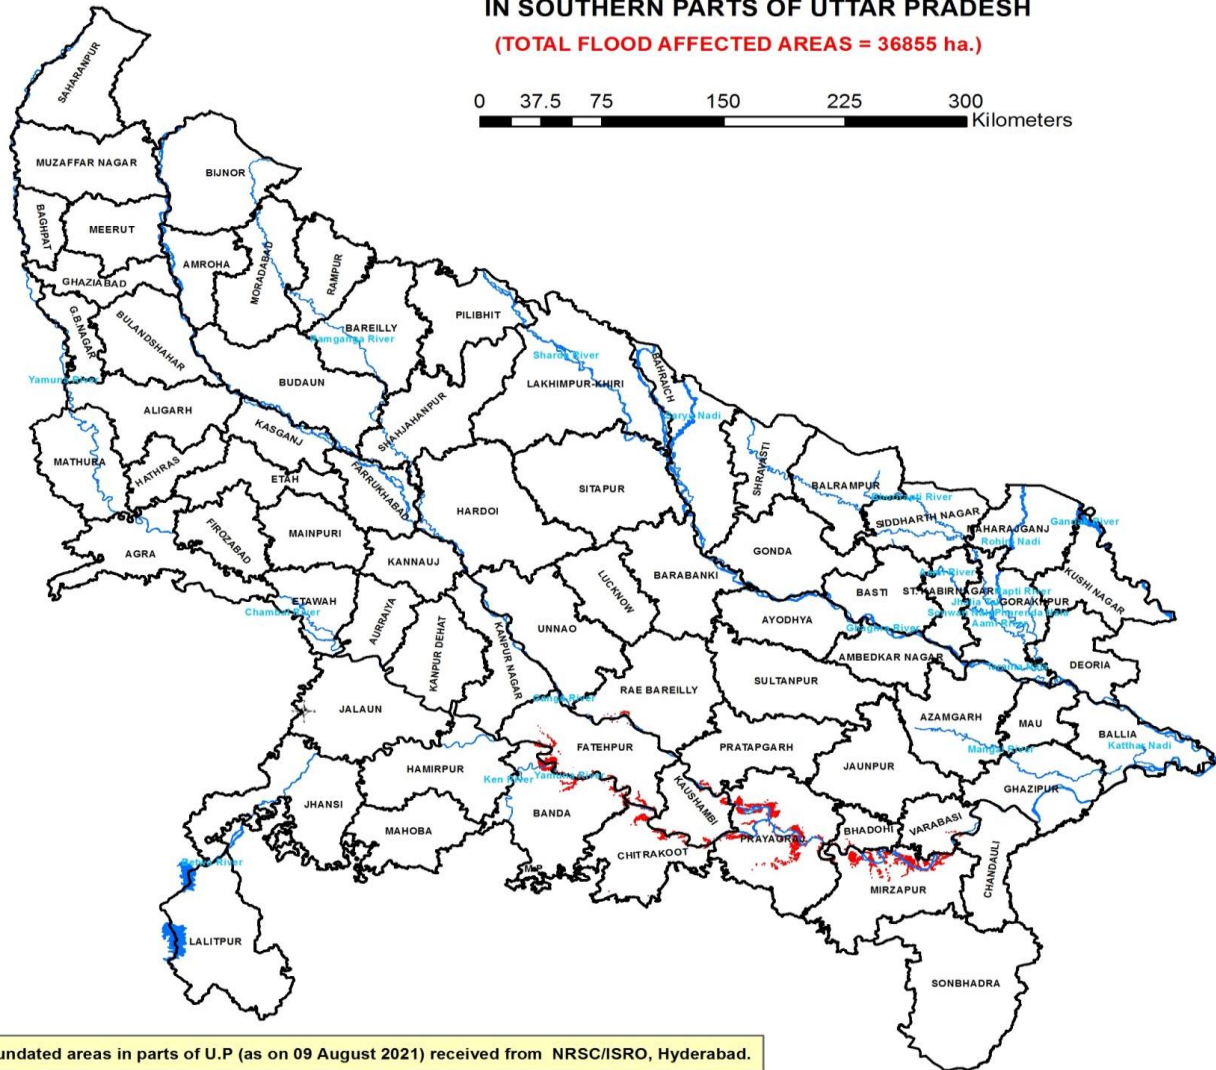

MAP FOR FLOOD INUNDATION AND WATERLOGGED AREAS ALONG MAJOR RIVERS IN SOUTHERN PARTS OF UTTAR PRADESH

(TOTAL FLOOD AFFECTED AREAS = 36855 ha.)

Legend

- District Boundary
- Major Rivers
- Flood As on 09 Aug 2021

Note :- Heavy Rain Inundated areas in parts of U.P (as on 09 August 2021) received from NRSC/ISRO, Hyderabad.