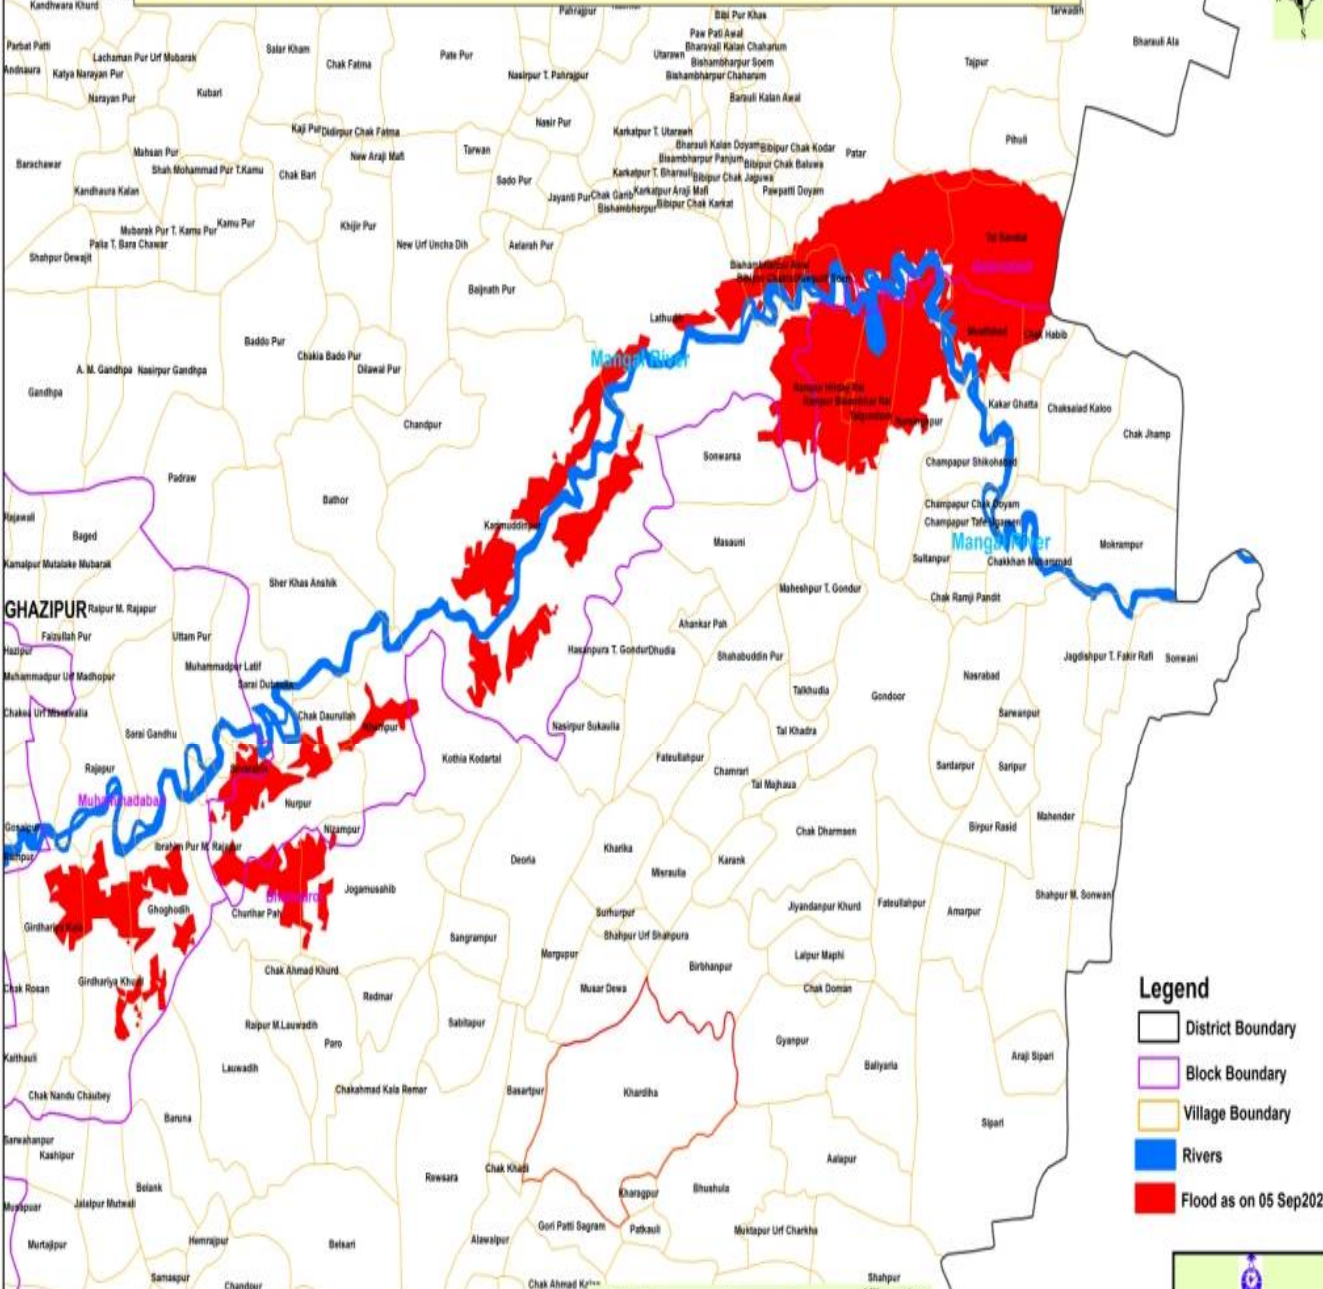

**List of flood affected near by villages in Ghazipur District (U.P.) as on 5th Sep 2020****Flood affected blockS=03****Flood affected villages=36**

<b>S.N.</b>	<b>DISTRICT</b>	<b>BLOCK</b>	<b>VILLAGE</b>
1	<b>GHAZIPUR</b>	<b>Bhanwarol</b>	Chak Habib
2			Narsinghpur
3			Rampur Hirday Rai
4			Talgondoor
5			Rampur Bisambhar Rai
6			Sonwarsa
7			Mustfabad
8			Kakar Ghatta
9			Champapur Shikohabad
10			Kothia Kodartal
11			Jogamusahib
12			Churihar Pah
13			Baruna
14		<b>Muhammadabad</b>	Uttam Pur
15			Muhammadpur Latif
16			Sevarahin
17			Ibrahim Pur M. Rajapur
18			Ghoghodih
19			Girdhariya Khurd
20			Girdhariya Kala
21		<b>Qasimabad</b>	Tal Bandial
22			Tajpur
23			Patar
24			Barauli Kalan Awal
25			Pihuli
26			Pawpatti Doyam
27			Lathudih
28			Bishambharpur Awal
29			Pawpatti Soem
30			Bibipur Chaktal
31			Karimuddinpur
32			Sarai Dubaulia
33			Khempur
34			Chak Daurullah
35			Nurpur
36			Nizampur

# FLOOD AFFECTED AND WATERLOGGED AREA ALONG MANGAL RIVER IN GHAZIPUR DISTRICT, U.P.

Note :- Based on flood layer received from DSC, NRSC, Hyderabad.

- Legend**
- District Boundary
  - Block Boundary
  - Village Boundary
  - Rivers
  - Flood as on 05 Sep 2020