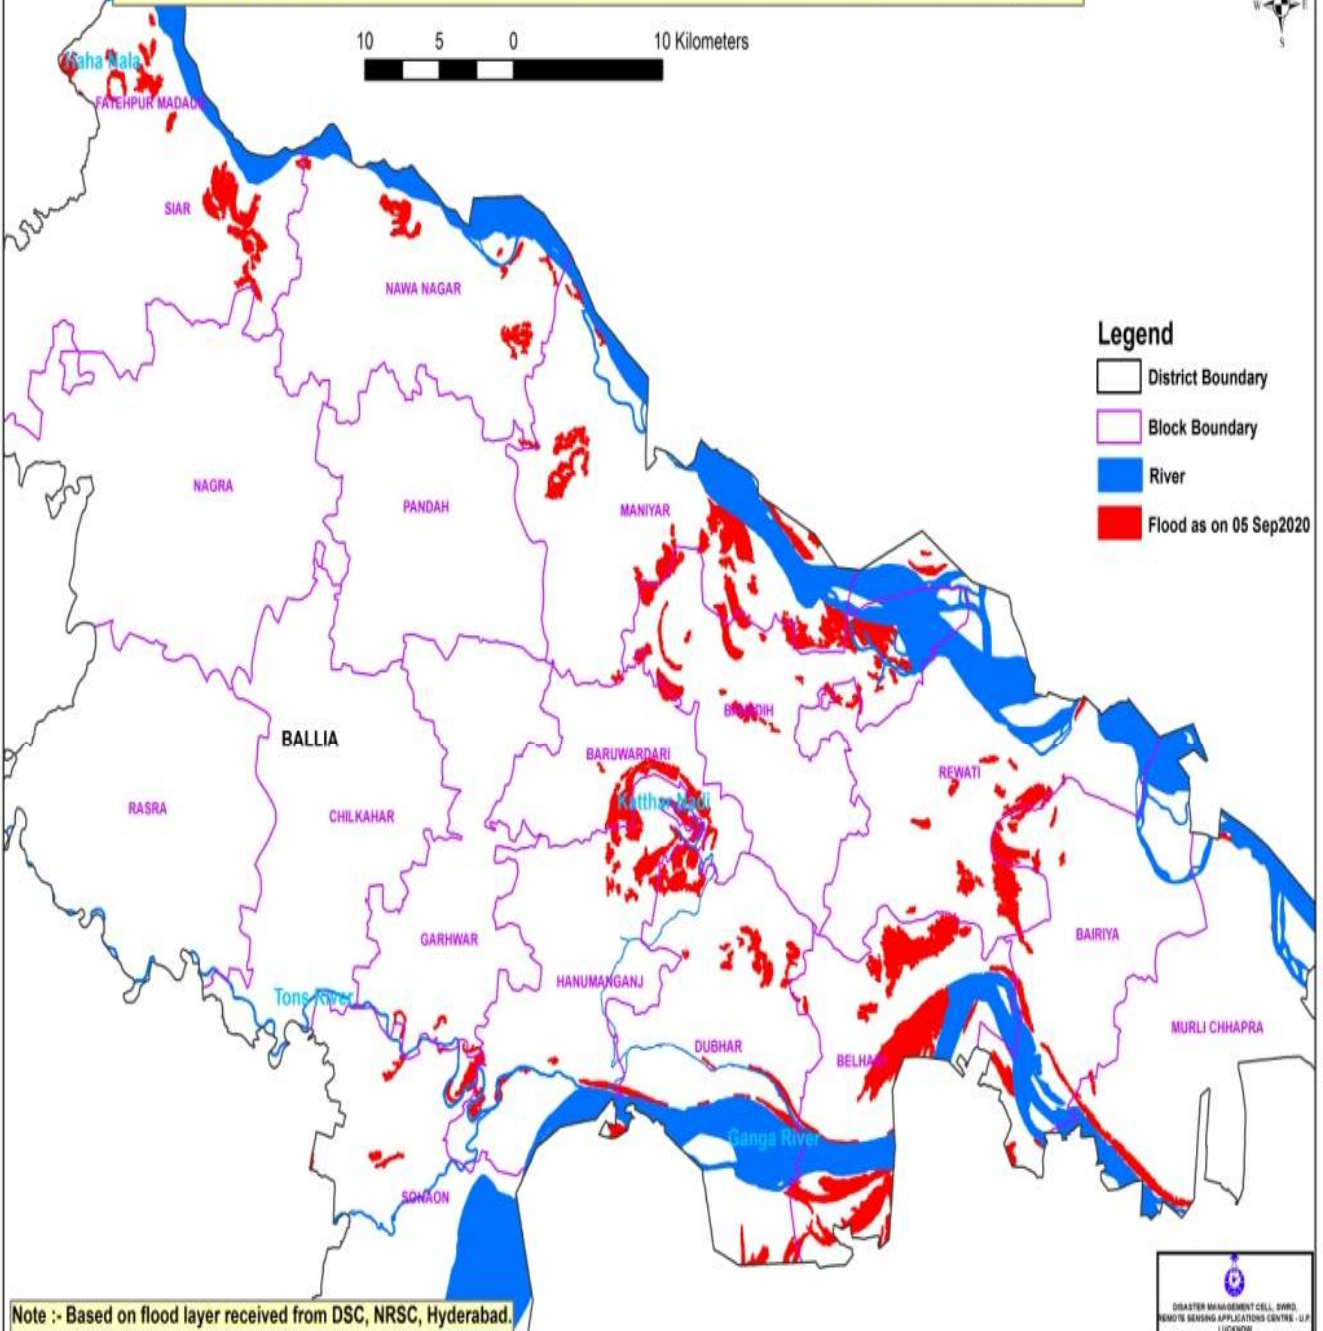

326			Banspar Bahorwa
327			Turtipar
328			Sonadih
329			Buddhipur
330			Gauri Lal Ghosa
331			Autroul Chak Milkan
332			Bhind Kund
333			Tenduhari
334			Doth
335			Shahunpur
336			Ubhanv
337			Piprouli
338			Shekhpur
339			Kunwarpur
340			Shahpur Afga
341			Bhantpur
342			Telma Jamaluddinpur
343			Chandadih
344			Mahendua
345		SOHAON	Tete Dad
346			Pipra Khurd
347			Sahas Pur
348			Vsaratpur
349			Tikari
350			Chitbara Gaon (NP)
351			Bankata Pashchim
352			Sateh Ezra
353			Basdewa
354			Babhnauli
355			Turkpura Urf Bishunpura
356			Bharat Chak
357			Tal Pundaha
358			Talkarauti
359			Karown

FLOOD AFFECTED AND WATERLOGGED AREA ALONG GHAGHRA RIVER IN BALLIA DISTRICT, U.P.

Legend

- District Boundary
- Block Boundary
- River
- Flood as on 05 Sep2020

Note :- Based on flood layer received from DSC, NRSC, Hyderabad.