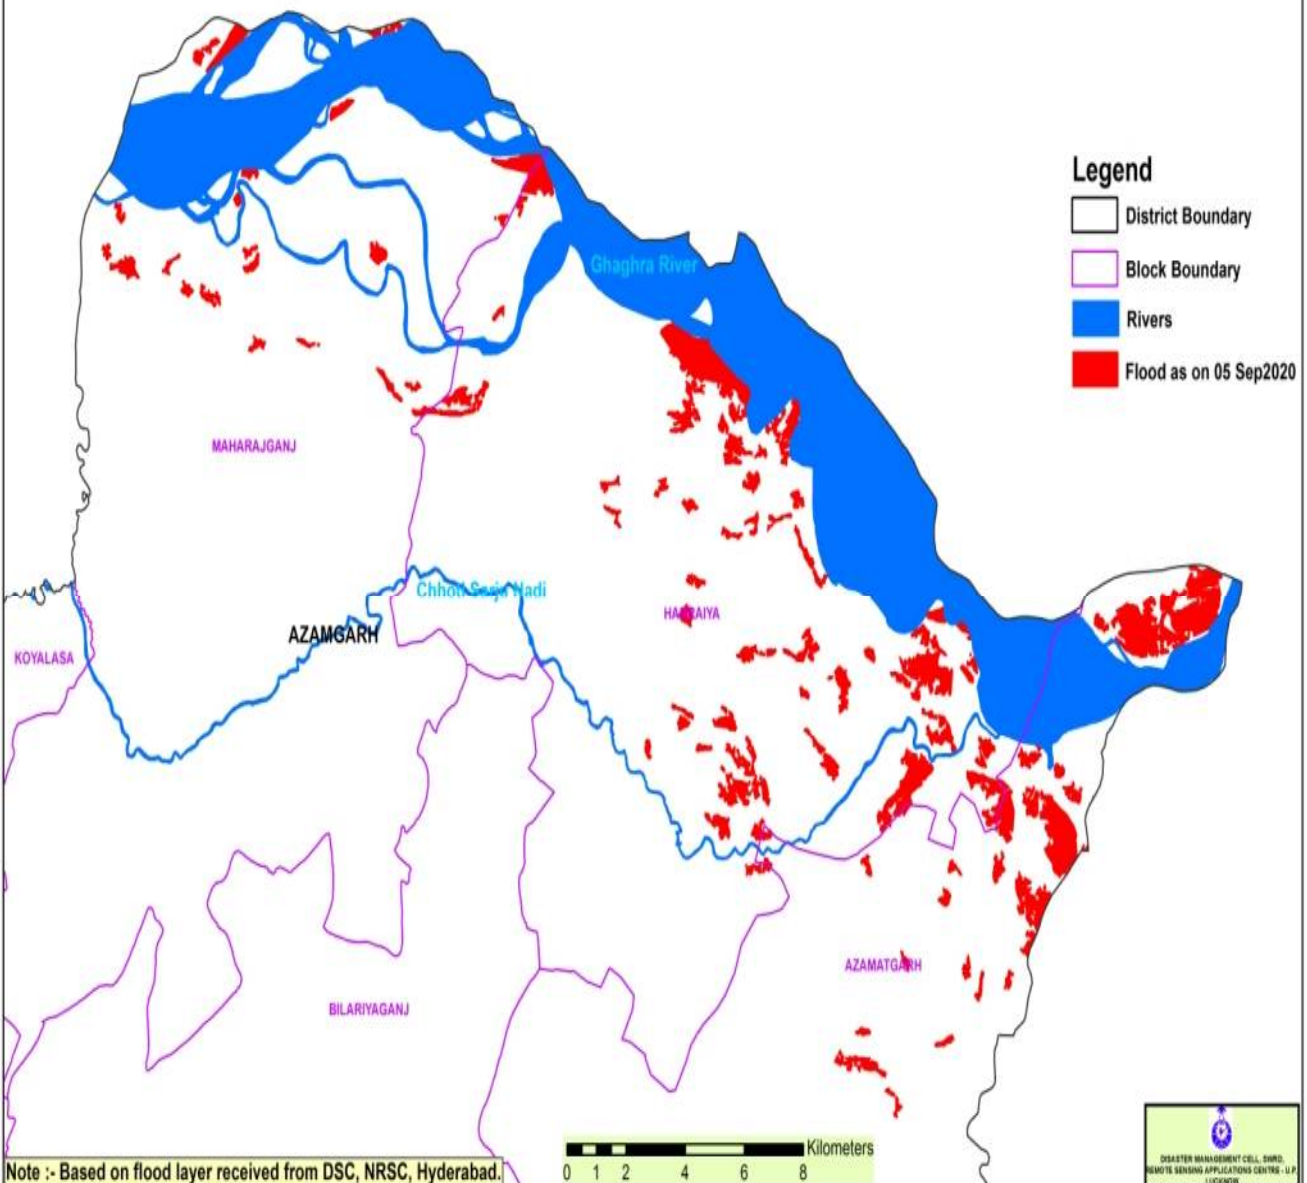

**List of flood affected near by villages in Azamgarh District (U.P.) as on 5th Sep 2020**

**Flood affected blockS=03**

**Flood affected villages=131**

<b>S.N.</b>	<b>DISTRICT</b>	<b>BLOCK</b>	<b>VILLAGE</b>
1	<b>AZAMGARH</b>	<b>AZAMATGARH</b>	Barahpur
2			Dewara Mahula
3			Sonradih
4			Baramadpur
5			Mahula
6			Tekanpur
7			Sahaspur
8			Dam Mahula
9			Chhapiya
10			Kankhbhar
11			Sohra Bhar Lagri
12			Dadra
13			Jiya Patti Adai
14			Piprahi
15			Sohra Bhar Kankh Bhar
16			Bankatiya
17			Mujar
18			Suraina
19			Lat Ghat
20			Majhaura
21			Mochipur
22			Khand
23			Jiyapatti Mafi
24			Dalpatpur
25			Gaidapur
26			Bairidand
27			Pipri
28			Baluwa
29			Mahmadpur
30			Jamin Harkhori
31			Chauko Bujurg
32			Dighwaniya Kaji
33			Chauko Khurd
34			Minjumla Kodara
35			Talsalona
36			Balpur
37			Pandeypur
38		<b>HARRAIYA</b>	Dewara Hinduroy
39			Dewara Khasraja
40			Chakki Hajipur
41			Burhan Patti
42			Banka
43			Shahdih

44			Bhadora Taluka Nainijor
45			Bhadaura Makrand
46			Sarai Chauhan
47			Sahbadiya Sultanpur
48			Arazi Navbarar Karkhiya K
49			Dewara Shiv Vansh Dubey
50			Dewara Girdhari Das
51			Karim Ganj
52			Haidrabad
53			Arazi Navbarar Devara Kar
54			Arazi Dewara Karkhiya
55			Arazi Ajgara Magarvi
56			Ajgara Magarvi
57			Arazi Dewara Nainijor
58			Dewara Garib Dubey
59			Arazi Ajgara Mashrki
60			Abbhan Patti
61			Ajgara Mashrki
62			Mukhlis Patti
63			Mansuriyapur
64			Guddanpur
65			Son Bujurg
66			Chakki Gangepur
67			Patna
68			Khetapur
69			Gangepur
70			Odra Salempur
71			Raichan Patti
72			Balajani
73			Pokhra
74			Badhawar
75			Baijavari
76			Sethakoli
77			Tulapur
78			Siwan
79			Bardiha
80			Sapha Chand
81			Parasrampur
82			Parsiya
83			Sapaha Pathak
84			Parewa Rudrapur
85			Baniyapar
86			Sankarpur
87			Tilvikrampur
88			Paharpur
89			Rasulpur
90			Jamin Belkunda

FLOOD AFFECTED AND WATERLOGGED AREA ALONG GHAGHRA & OTHER RIVERS IN AZAMGARH DISTRICT, U.P.

Note :- Based on flood layer received from DSC, NRSC, Hyderabad.

0 1 2 4 6 8 Kilometers