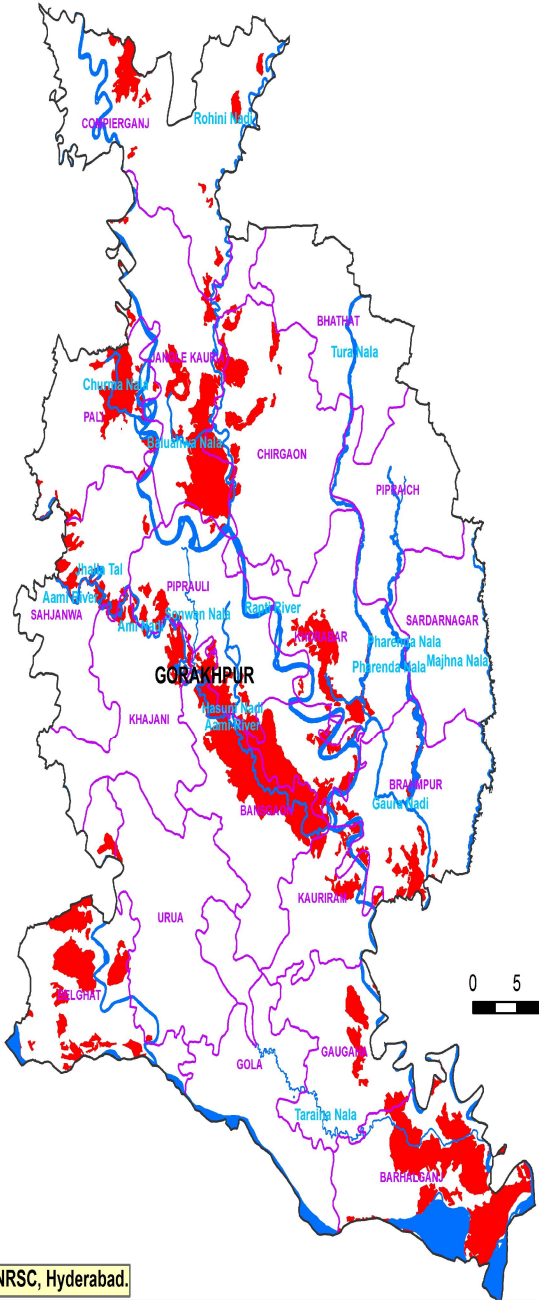

561			Bharsar
562			Khiridand
563			Kuwal Khurd
564			Katai Tikar Khas
565			Chak Chohra
566			Pharsa Dand
567			Rampur Garthauli
568			Telia Dih
569			Barouli
570			Sihawro
571			Domandand
572			Ranipur
573			Raghunathpur
574			Kuwal Kala
575			Chhajania
576			Darghat
577			Jigina
578			Jagal Aual
579			Siswa
580			Jabraila Bibikhore
581			Hardi
582			Gahira
583		URUA	Kaithi Bujurg

FLOOD AFFECTED AND WATERLOGGED AREA ALONG MAJOR RIVER IN GORAKHPUR DISTRICT, U.P.

Legend

- District Boundary
- Block Boundary
- River
- Flood as on 27 aug 2020

Note :- Based on flood layer received from DSC, NRSC, Hyderabad.