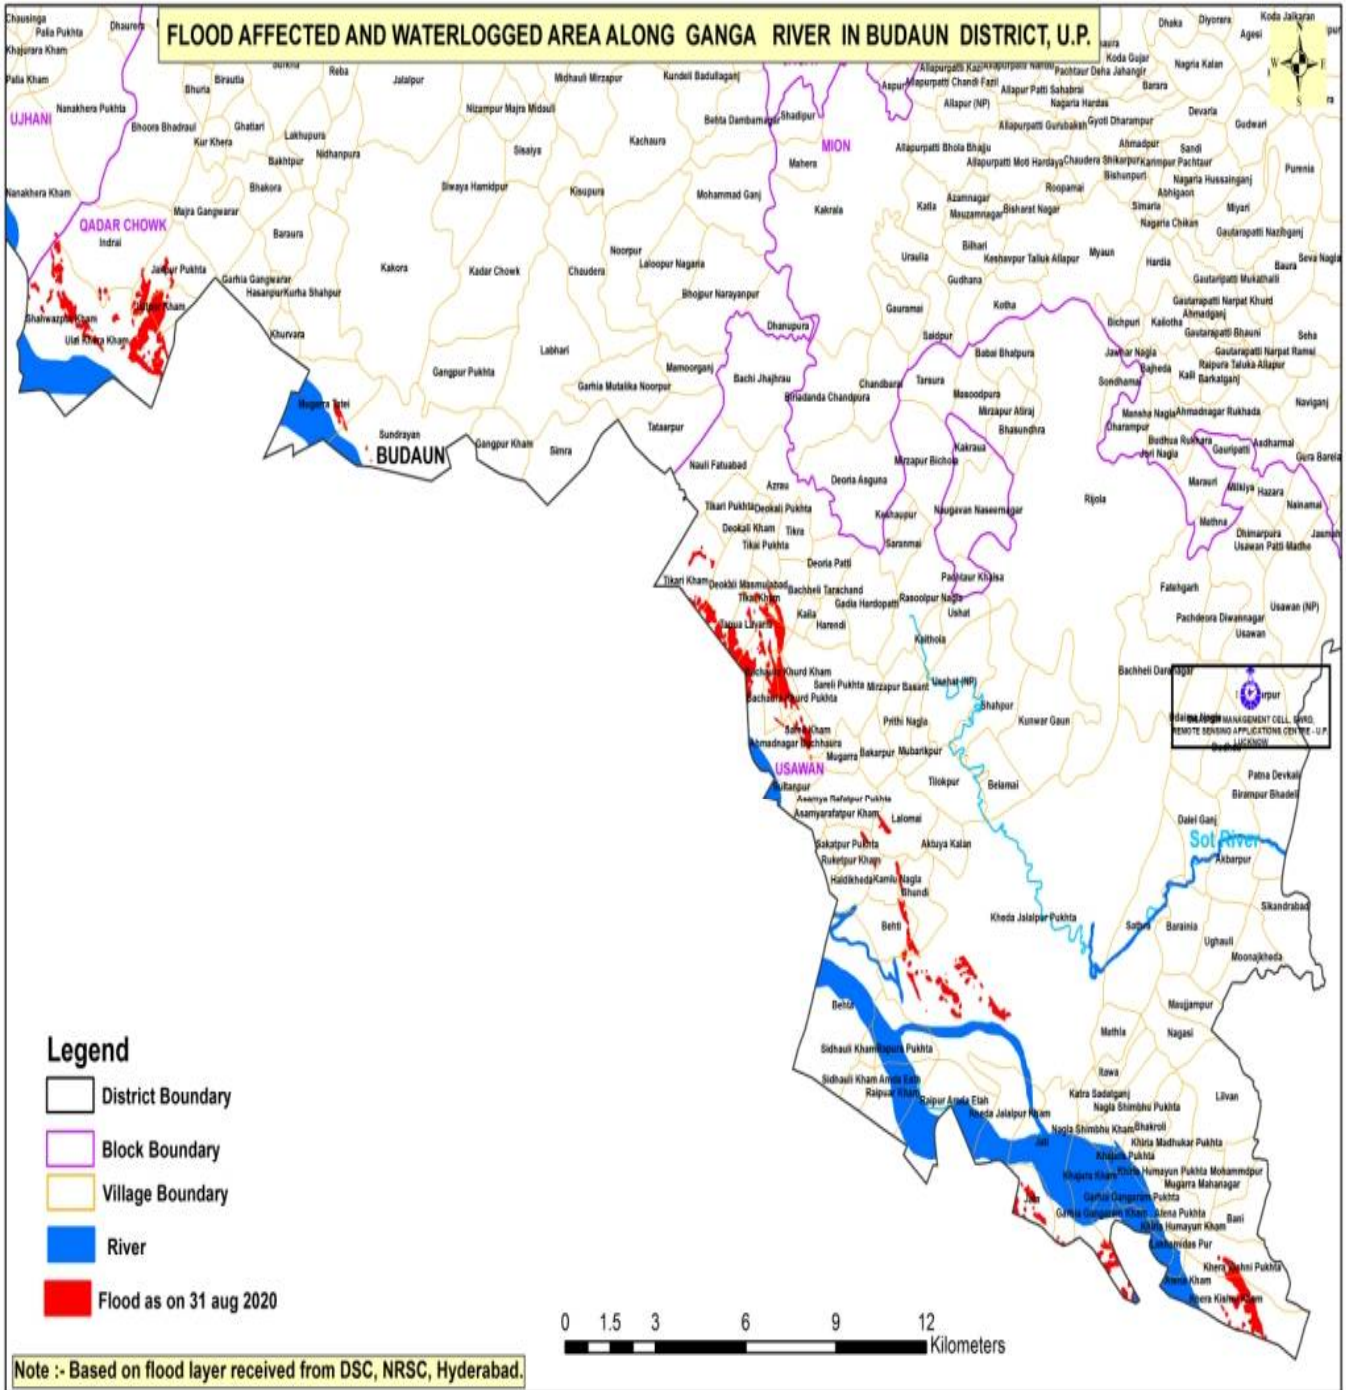

List of flood affected near by villages in Budaun District U.P. as on 31st August 2020**Flood affected blocks=03****Flood affected villages=31**

S.N.	DISTRICT	BLOCK	VILLAGE
1	BUDAUN	QADAR CHOWK	Ulai Khera Kham
2			Indrai
3			Jaitpur Pukhta
4			Jaitpur Kham
5			Mugarra Tatei
6			Sundrayan
7		UJHANI	Nanakhera Kham
8		USAWAN	Tapua Lavaris
9			Tikari Kham
10			Deokali Masmulabad
11			Bachheli Tarachand
12			Tikai Kham
13			Ahmadnagar Bachhaura
14			Bachaura Khurd Kham
15			Bachaura Khurd Pukhta
16			Sareli Kham
17			Mugarra
18			Lalomai
19			Sakatpur Pukhta
20			Haldikheda
21			Bhundi
22			Kamlu Nagla
23			Behti
24			Kheda Jalalpur Pukhta
25			Jati
26			Garhia Gangaram Kham
27			Khera Kishni Pukhta
28			Jata
29			Khiria Humayun Kham
30			Khajura Kham
31			Khera Kishni Kham

FLOOD AFFECTED AND WATERLOGGED AREA ALONG GANGA RIVER IN BUDAUN DISTRICT, U.P.

- Legend**
- District Boundary
 - Block Boundary
 - Village Boundary
 - River
 - Flood as on 31 aug 2020

Note :- Based on flood layer received from DSC, NRSC, Hyderabad.