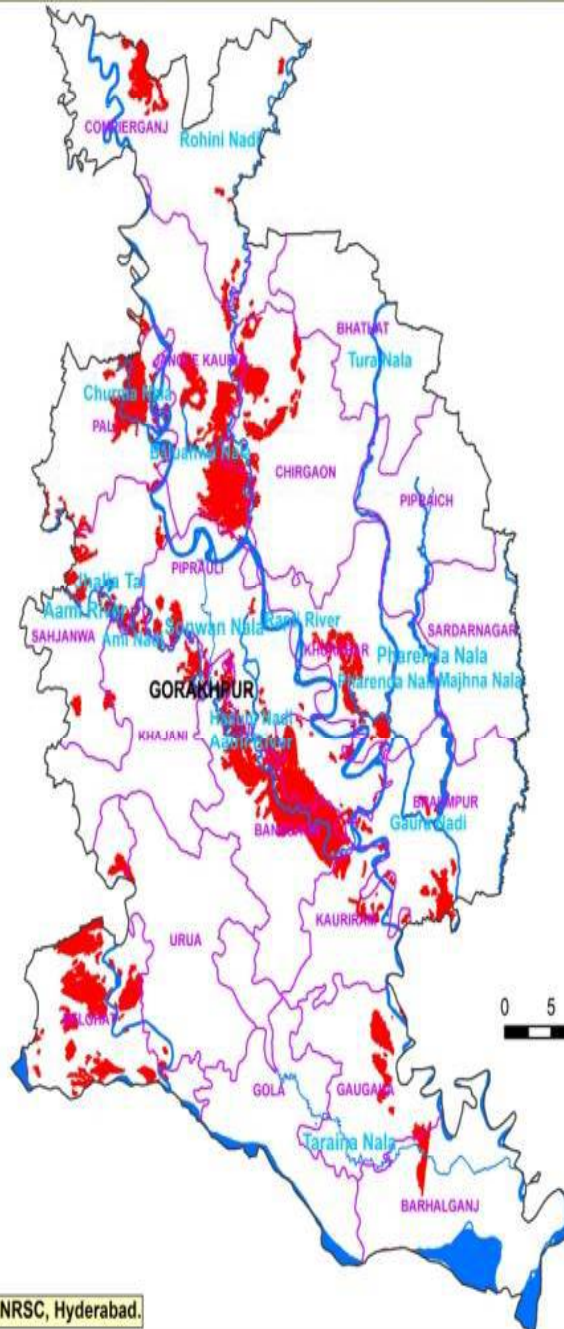

561			Bhaghura	
562			Bharsar	
563			Bhedarahe	
564			Bhiti Rawot	
565			Chak Chohra	
566			Chhajania	
567			Darghat	
568			Domandand	
569			Gahira	
570			Hardi	
571			Jigina	
572			Jurian Khas	
573			Katai Tikar Khas	
574			Khiridand	
575			Kodari Khurd	
576			Kodri Kala	
577			Kuwal Kala	
578			Kuwal Khurd	
579			Miya Pakadi	
580			Pachowree	
581			Pharsa Dand	
582			Pokhare	
583			Raghunathpur	
584			Rampur Garthauli	
585			Ranipur	
586			Raniydeeh	
587			Sahjanwa (NP)	
588			Saira	
589			Samooda	
590			Sihawro	
591			Subhani	
592			Suresa	
593			Tarwa Mafi	
594			Telia Dih	
595		SARDARNAGAR	Ram Pur	
596		URUA	Balua Urf Balusar	
597			Bankati Khurd	
598			Chak Khajirkhijir	
599			Chakia	
600			Darji Chak	
601			Dhebra Bujurg	
602			Goura	
603			Kaithi Bujurg	
604			Marar	
605			Pakari	
606			Pipari Bujurg	

FLOOD AFFECTED AND WATERLOGGED AREA ALONG MAJOR RIVER IN GORAKHPUR DISTRICT, U.P.

Legend

- District Boundary
- Block Boundary
- River
- Flood as on 29 aug 2020

Note :- Based on flood layer received from DSC, NRSC, Hyderabad.