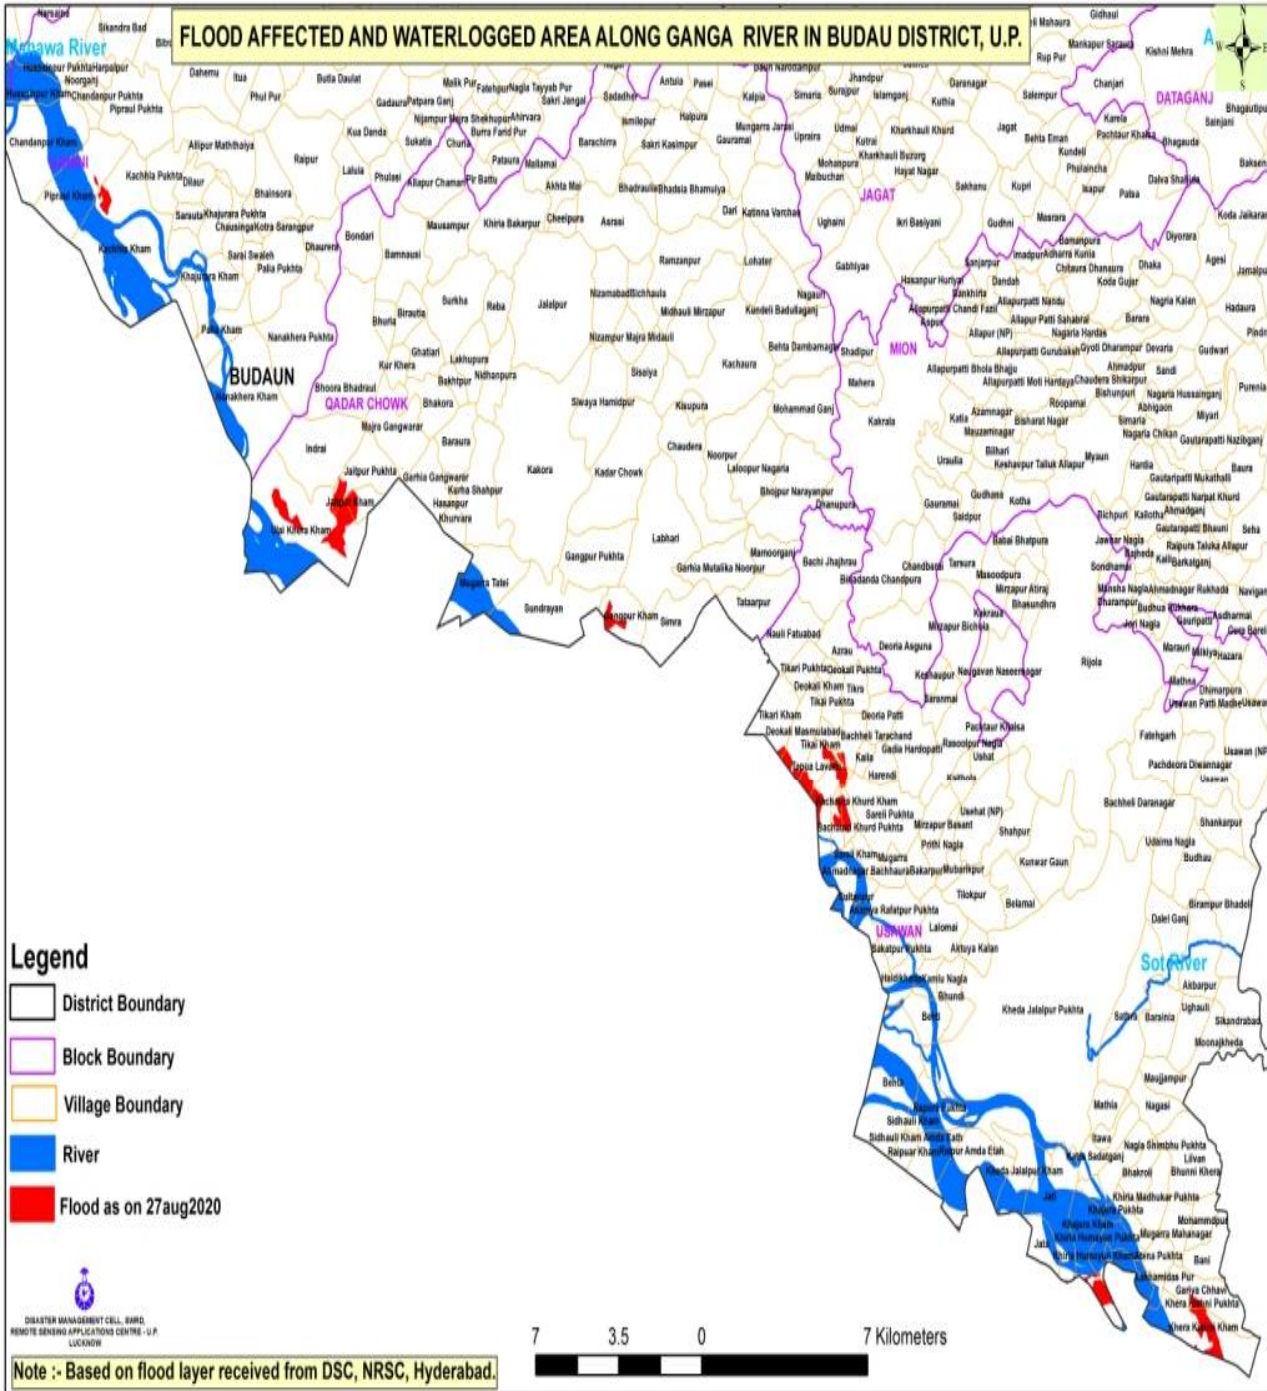

**List of flood affected near by villages in Budaun District (U.P.) as on 27 August 2020****Flood affected blockS=04****Flood affected villages=27**

<b>S.N.</b>	<b>DISTRICT</b>	<b>BLOCK</b>	<b>VILLAGE</b>
1	<b>BUDAUN</b>	<b>MION</b>	Sherpur
2			Gadhaula Urf Jartoli
3			Chakwa
4			Harmipur
5		<b>QADAR CHOWK</b>	Ulai Khera Kham
6			Indrai
7			Jaitpur Pukhta
8			Jaitpur Kham
9			Tataarpur
10			Simra
11			Gangpur Kham
12		<b>UJHANI</b>	Kachhla Kham
13			Pipraul Kham
14		<b>USAWAN</b>	Tapua Lavaris
15			Tikari Kham
16			Deokali Masmulabad
17			Bachheli Tarachand
18			Tikai Kham
19			Ahmadnagar Bachhaura
20			Bachaura Khurd Kham
21			Bachaura Khurd Pukhta
22			Jati
23			Garhia Gangaram Kham
24			Khera Kishni Pukhta
25			Raipur Amda Etah
26			Khajura Kham
27			Khera Kishni Kham

# FLOOD AFFECTED AND WATERLOGGED AREA ALONG GANGA RIVER IN BUDAUN DISTRICT, U.P.

DISASTER MANAGEMENT CELL, BARDI  
REMOTE SENSING APPLICATIONS CENTRE - U.P.  
LUCKNOW