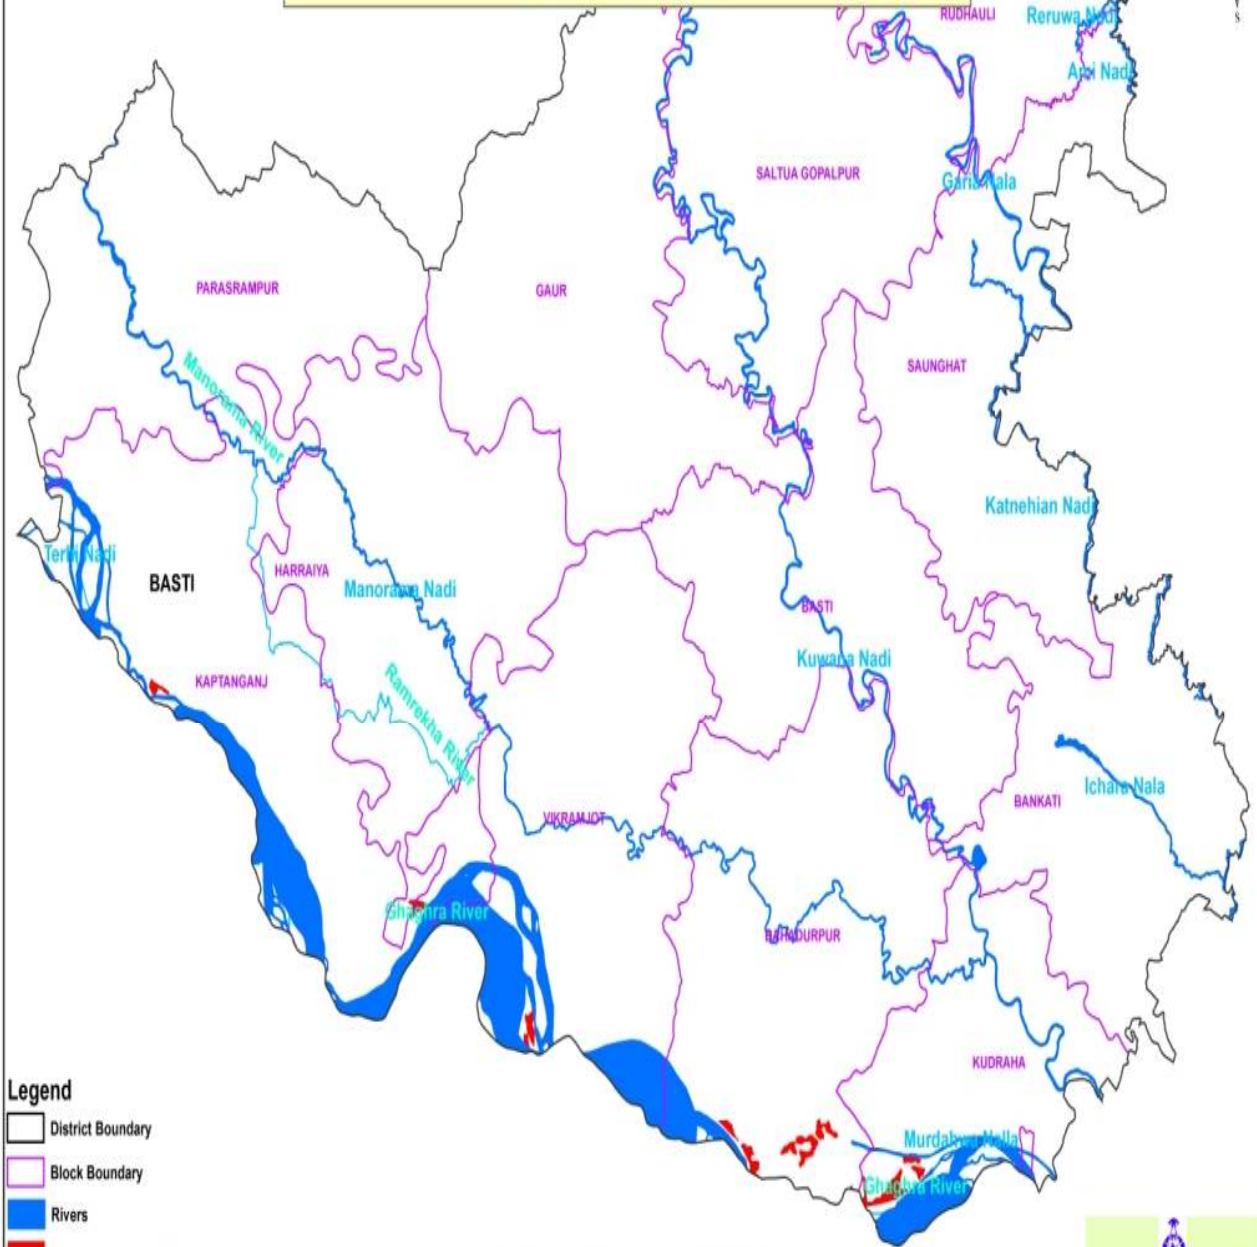

**List of flood affected near by villages in Basti District (U.P.) as on 27 August 2020****Flood affected blockS=05****Flood affected villages=36**

<b>S.N.</b>	<b>DISTRICT</b>	<b>BLOCK</b>	<b>VILLAGE</b>
1	<b>BASTI</b>	<b>BAHADURPUR</b>	Lutfabad
2			Dakhi
3			Baukha
4			Pakardan
5			Gharkaila
6			Gangapur
7			Bhagawantpur
8			Jituapur
9			Aeelaha
10		<b>HARRAIYA</b>	Barsav
11			Pure Ori Raya
12		<b>KAPTANGANJ</b>	Mirjapur
13			Chhitauna
14			Khemrajpur
15			Pure Sangram
16			Shambhupur
17			Gokul
18			Bhat Purva
19			Narsinghpur
20			Kakari Panday
21			Kuraniya
22			Pure Palai
23			Araji Duhi Jagwarpur Pure
24			Katariya
25			Puresoni
26			Pure Keshavdas
27			Pure Prahlad
28			Araji Duhi Pure Pali
29			Sakhiyapur
30		<b>KUDRAHA</b>	Bherwa
31			Chilwaniya
32			Bairari Ahatmali
33			Mahuapar Khurd
34			Mahuwapur Kalan
35		<b>VIKRAMJOT</b>	Aji Ahamat Mali
36			Dasharathpur

**FLOOD AFFECTED AND WATERLOGGED AREAS ALONG GHAGHRA RIVERS  
IN BASTI DISTRICT, U.P.**

**Legend**

- District Boundary
- Block Boundary
- Rivers
- Flood as on 27aug2020

Note :- Based on flood layer received from DSC, NRSC, Hyderabad.