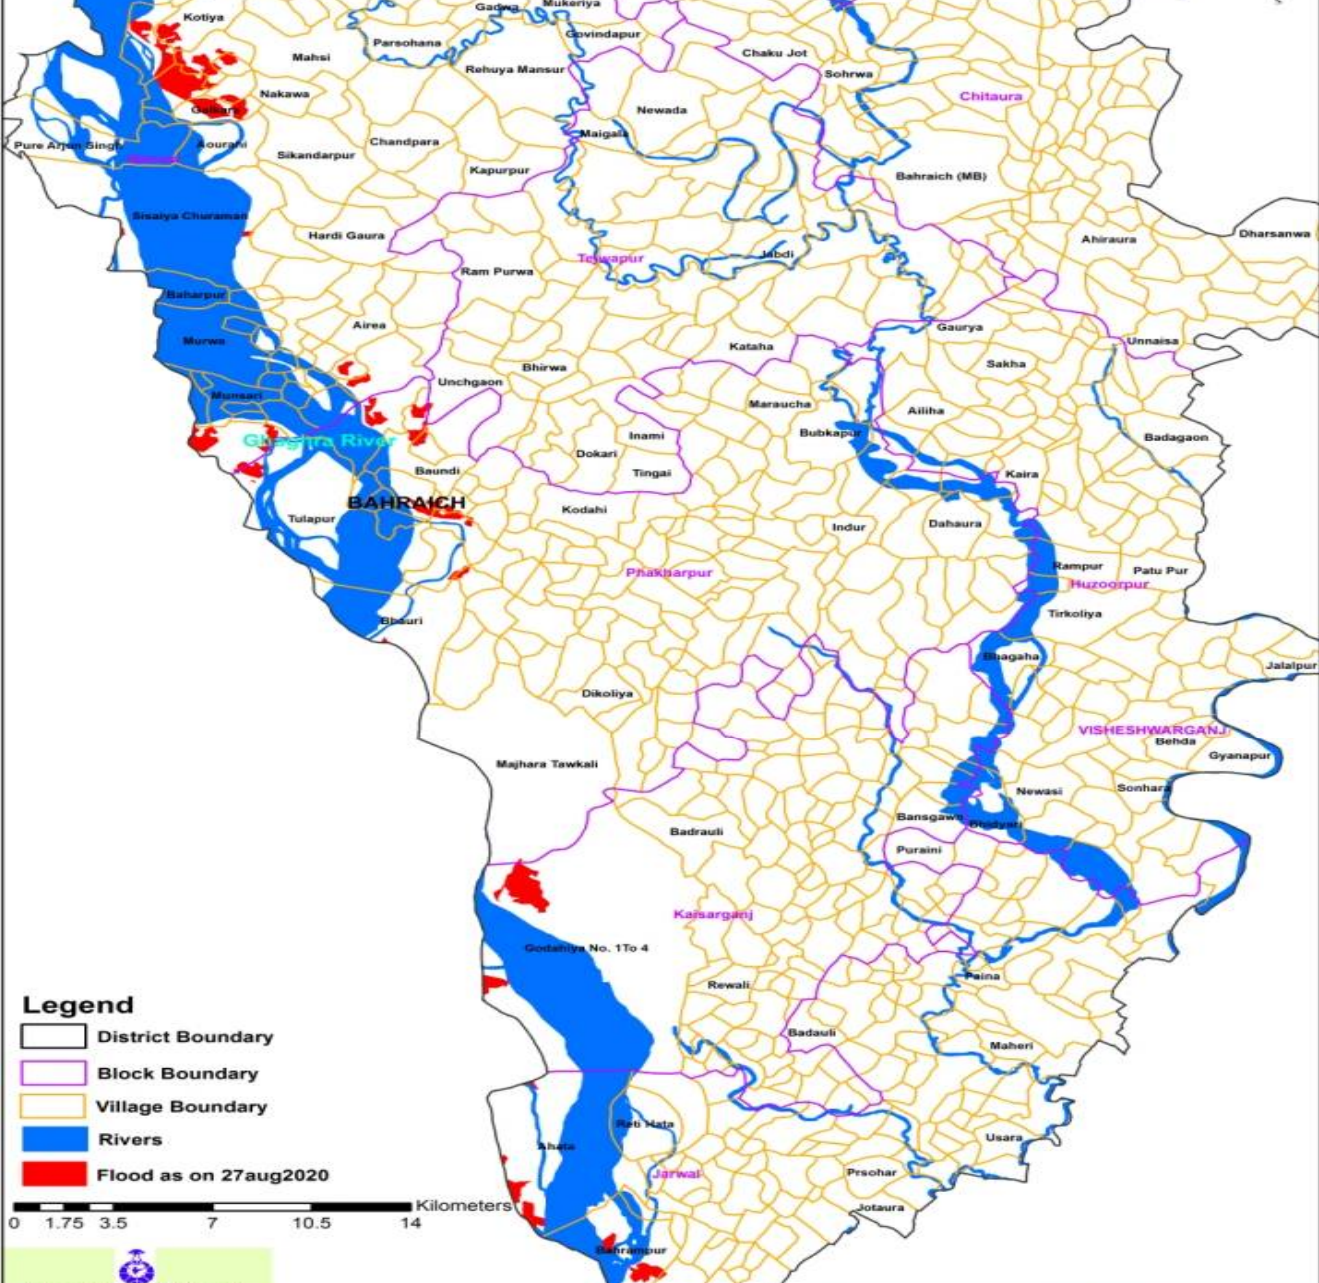

List of flood affected near by villages in Bahraich District (U.P.) as on 27 August 2020**Flood affected blockS=05****Flood affected villages=33**

S.N.	DISTRICT	BLOCK	VILLAGE
1	BAHRAICH	Jarwal	Bahrampur
2			Ahata
3			Tappe Sipah
4		Kaisarganj	Godahiya No. 1To 4
5		Mahasi	Kotiya
6			Agraura Dubaha
7			Garethi Gurudatta Sing
8			Pure Basti Gaderiya
9			Pure Deldar Singh
10			Pure Prasad Singh
11			Pure Sita Ram
12			Galkara
13			Sisaiya Churaman
14			Bamabhauri
15			Babhnauti Sankarpur
16			Gauriya
17			Umriya
18			Munsari
19			Badwa Behra
20		Phakharpur	Babhnauti Urf Shahar G
21			Rahuwa Khas
22			Baundi
23			Ratanpur
24			Silauta
25			Dharehara Nakdilpur
26			Behata Churamane
27			Atodar
28			Naubasta
29			Tulapur
30			Ghureharipur
31			Bhauri
32			Majhara Tawkali
33		Tejwapur	Unchgaon

FLOOD AFFECTED AND WATERLOGGED AREA ALONG GHAGHRA RIVER IN BAHRACH DISTRICT, U.P.

Legend

- District Boundary
- Block Boundary
- Village Boundary
- Rivers
- Flood as on 27aug2020

0 1.75 3.5 7 10.5 14 Kilometers

Note :- Based on flood layer received from DSC, NRSC, Hyderabad.