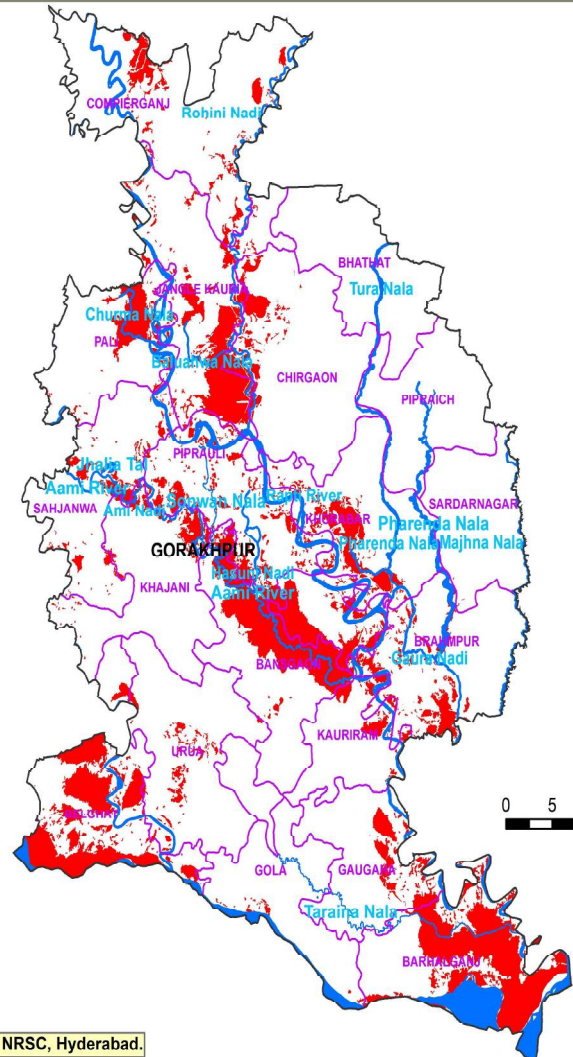

1266			Lohara Fattu
1267			Dughara
1268			Rampur
1269			Belsar
1270			Pipranandu
1271			Khowabipur
1272			Mohanpur
1273			Rampur
1274			Pakari
1275			Darji Chak
1276			Pipari Khurd
1277			Bhawanpur
1278			Goura
1279			Marar
1280			Pipari Bujurg
1281			Chak Khajirkhijir
1282			Parhati
1283			Chakia

FLOOD AFFECTED AND WATERLOGGED AREA ALONG MAJOR RIVER IN GORAKHPUR DISTRICT, U.P.

Legend

- District Boundary
- Block Boundary
- River
- Flood as on 24 aug 2020

Note :- Based on flood layer received from DSC, NRSC, Hyderabad.