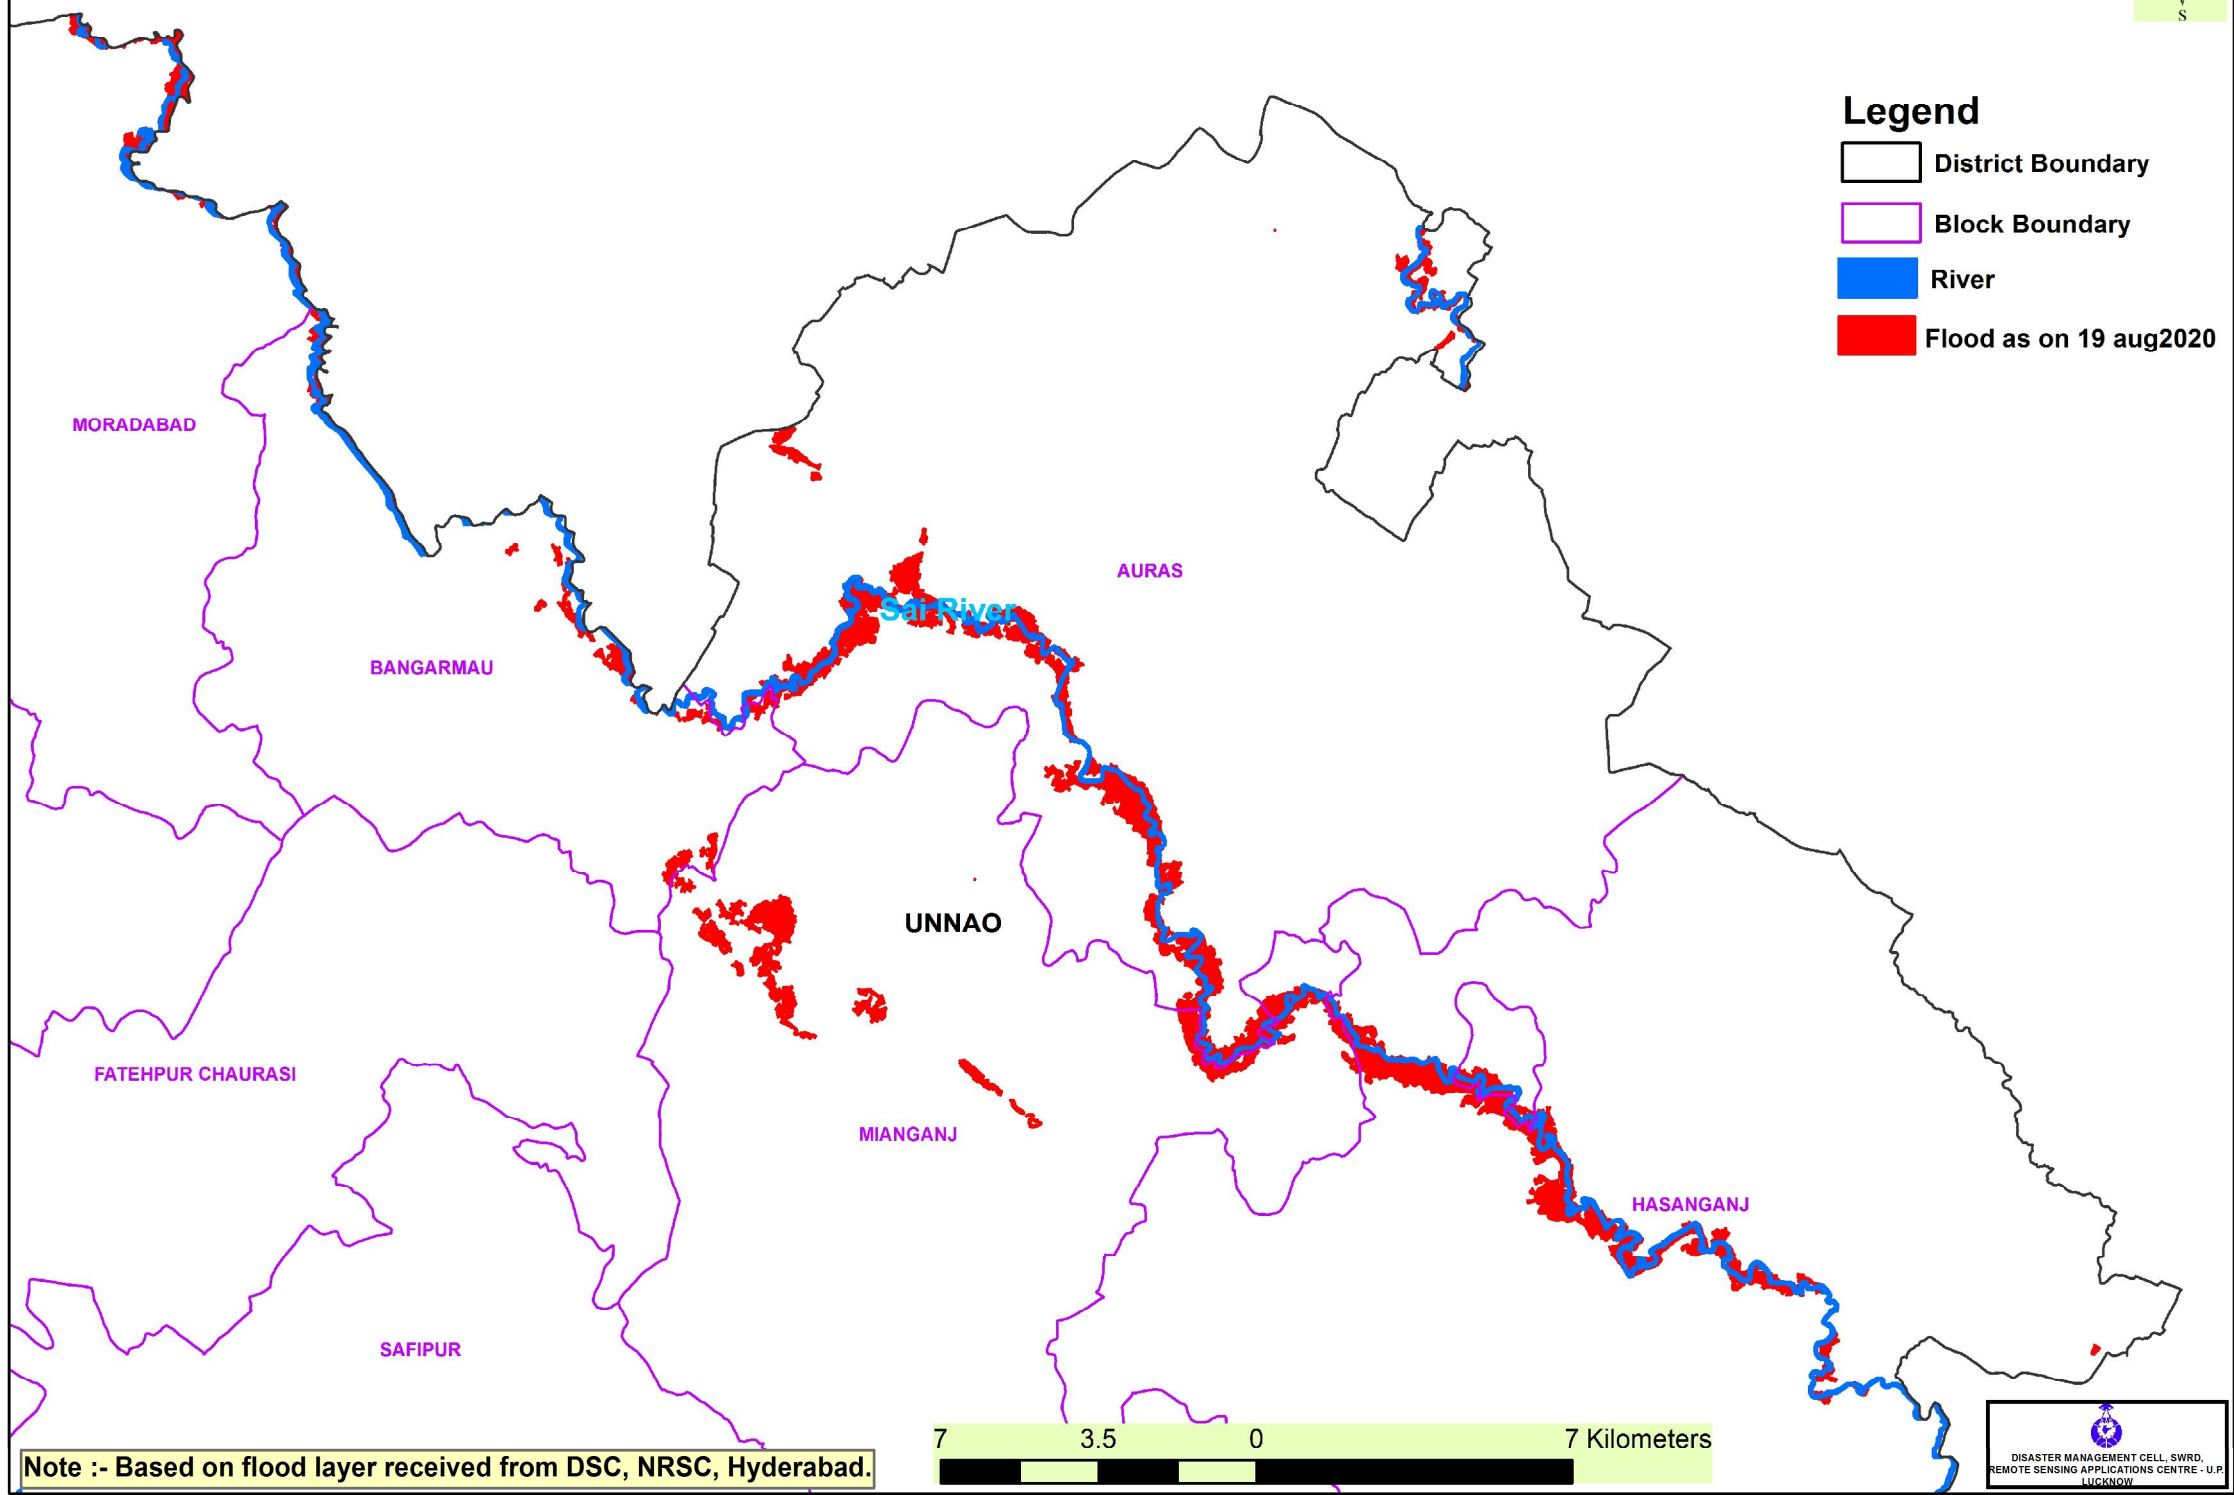

List of flood affected near by villages in Unnao District U.P. as on 19th August 2020**Flood affected blocks=06****Flood affected villages=86**

S.N.	DISTRICT	BLOCK	VILLAGE
1	UNNAO	AURAS	Saraibatree
2			Adaora
3			Aoras
4			Nasirpur Nimaicha
5			Katra Aoras
6			Saraond
7			Dhanmoo Chharehati
8			Mirjapur Ajanaw
9			Kabroee
10			Lodha Teekur
11			Bhatpurwa
12			Atiya
13			Inayatpur Varra
14			Utra Dhukaoli
15			Katra Tiraona
16			Kothali
17			Dipwal
18			Saidapur
19			Newra Ghat
20			Adampur Fajjula Nagar
21			Panapur
22			Jhabra
23			Rampur Rai
24			Alipur Michlaola
25			Mahraonda
26			Badhwa Kola
27			Newra Udai
28		BANGARMAU	Argu Pur
29			Gaoria Kalan
30			Ganni Pur
31			Tamoria Khurd
32			Dholwa
33			Kursath Rural
34			Sikander Pur
35		HASANGANJ	Rasulpur Bakiya
36			Chilaola
37			Khapra Bhat
38			Rafigadhi
39			Chhrehra
40			Bibipur Chiryari
41			Unach Gaon
42			Nindemau
43			Mohan (NP)

44			Mirjapur
45			Ranikhera Khalsa
46			Sahjanhar
47			Hasanganj
48			Maolbi Khera
49			Fattahpur
50			Nasratpur Jangalmau
51			Hardhaormau
52			Jalalabad
53			Bhogla
54			Bachharamag
55			Mohan Khurd Jageer
56			Bara Khera
57		MIANGANJ	Udhranmau
58			Chhitepur
59			Darihat
60			Basorwa Mohmmdpur
61			Ahamadpur Takroli
62			Nepalpur
63			Pathakpur
64			Rajapur
65			Beejeemau
66			Kulha Ataora
67			Kanigaon
68			Mujaffarpur Sarra
69			Gorakala
70			Jalalabad
71			Khanpur Peer Ali
72			Murbbatpur
73			Haiderabad
74			Khairanpur Gawasa
75			Parasaifpur
76			Miyanganj
77			Barha Kalan
78			Fakhruddeenmau
79		MORADABAD	Roshanabad
80			Ramcote
81			Bevl Islamabad
82			Kaitholi
83			Khambha Mao
84			Behtamujawer
85			Sirdharpur Ahatmali
86		SIKANDARPUR SARAUSI	Gangaghat (MB)

FLOOD AFFECTED AND WATERLOGGED AREA ALONG GANGA IN UNNAO DISTRICT, U.P.

Legend

-  District Boundary
-  Block Boundary
-  River
-  Flood as on 19 aug2020

Note :- Based on flood layer received from DSC, NRSC, Hyderabad.