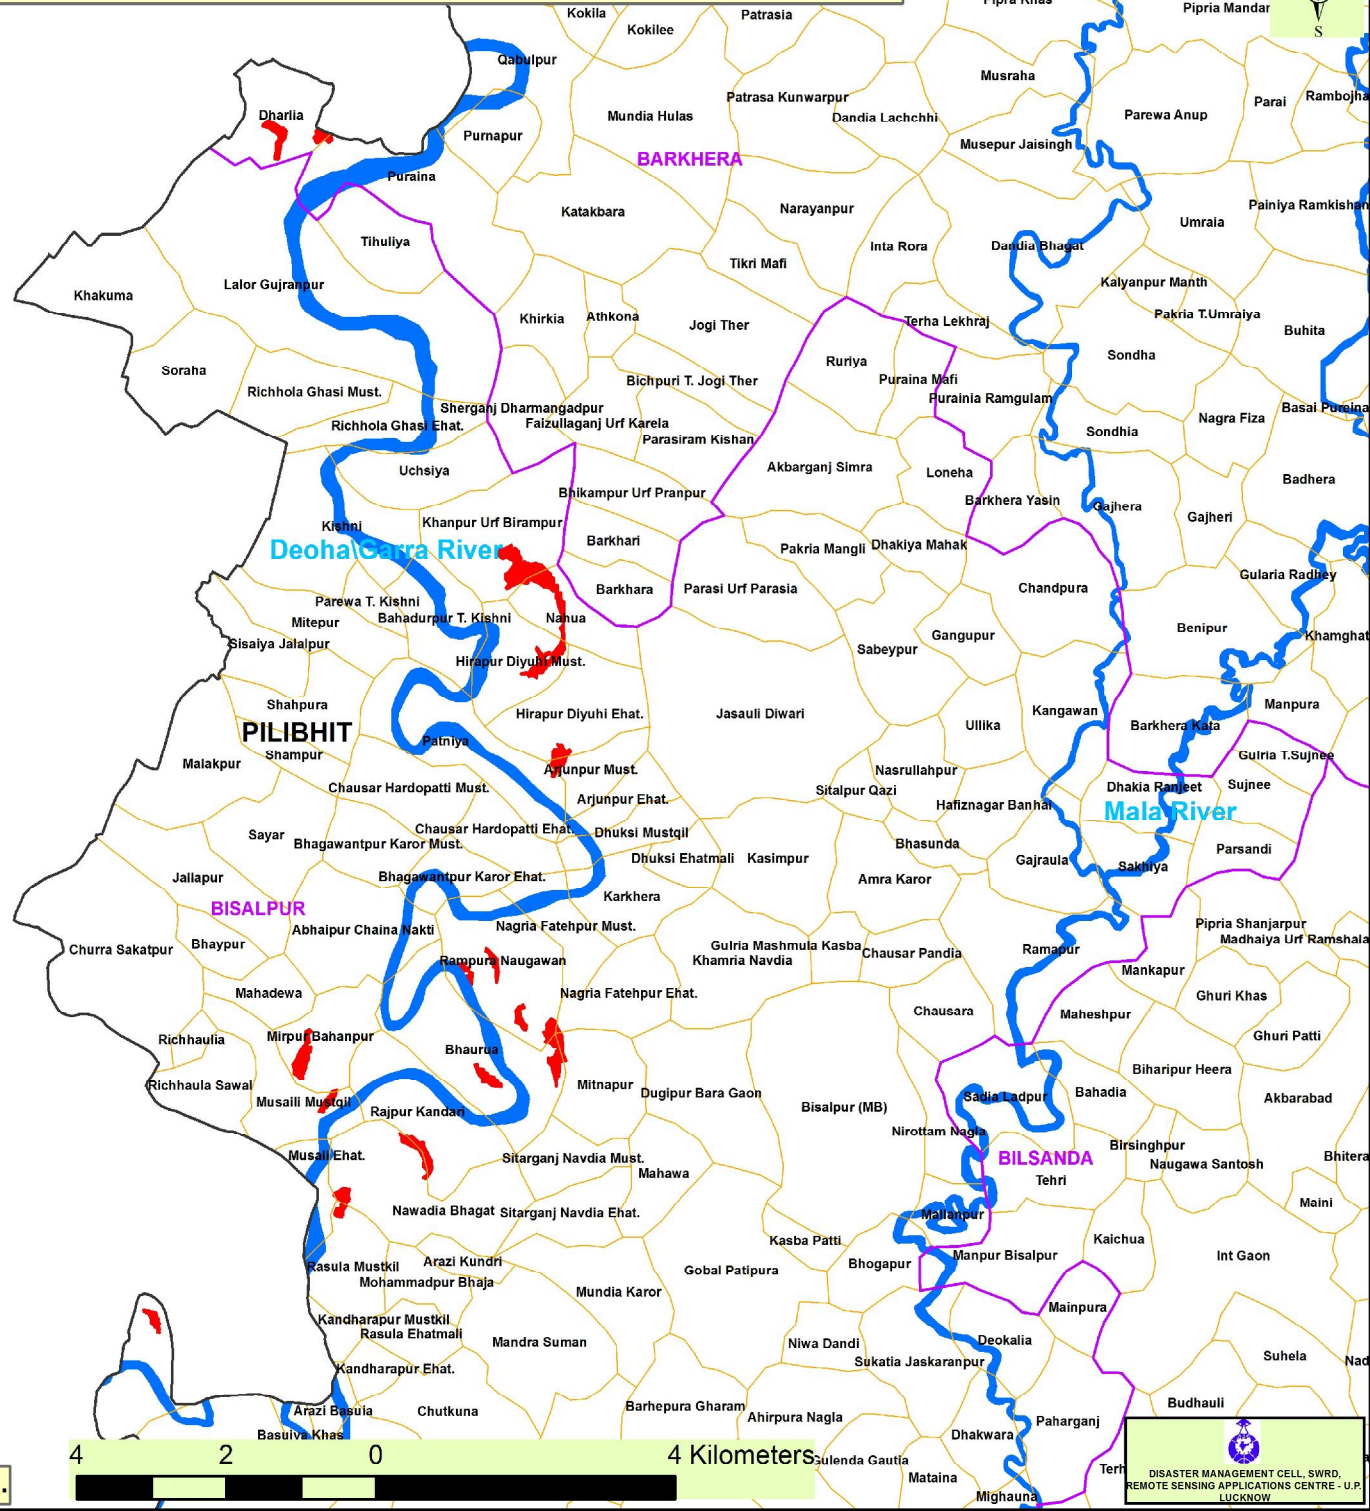

List of flood affected near by villages in Pilibhit District U.P. as on 19th August 2020**Flood affected blocks=02****Flood affected villages=21**

S.N.	DISTRICT	BLOCK	VILLAGE
1	PILIBHIT	BILSANDA	Kuraiya Kalan
2			Tilsanda Hansua
3			Isapur
4			Chaprua Kuiya
5			Sand Deo
6			Kalyanpur T. Kareli
7			Tulapur
8			Iradatpur Pagar
9			Rampura Naugawan
10			Nagria Fatehpur Ehat.
11			Bhaurua
12			Mirpur Bahanpur
13			Musaili Mustqil
14			Mitnapur
15			Bhaista Jalalpur
16			Ahirwara Must.
17		PURANPUR	Ramnagra
18			Singhara Urf Tatarganj
19			Sampurna Nagar Range
20			Birkhera T. Maharajpur
21			Bailaha

FLOOD AFFECTED AND WATERLOGGED AREA ALONG GANGA IN PILIBHIT DISTRICT, U.P.

- Legend**
- District Boundary
 - Village Boundary
 - Block Boundary
 - River
 - Flood as on 19 aug2020

Note :- Based on flood layer received from DSC, NRSC, Hyderabad.