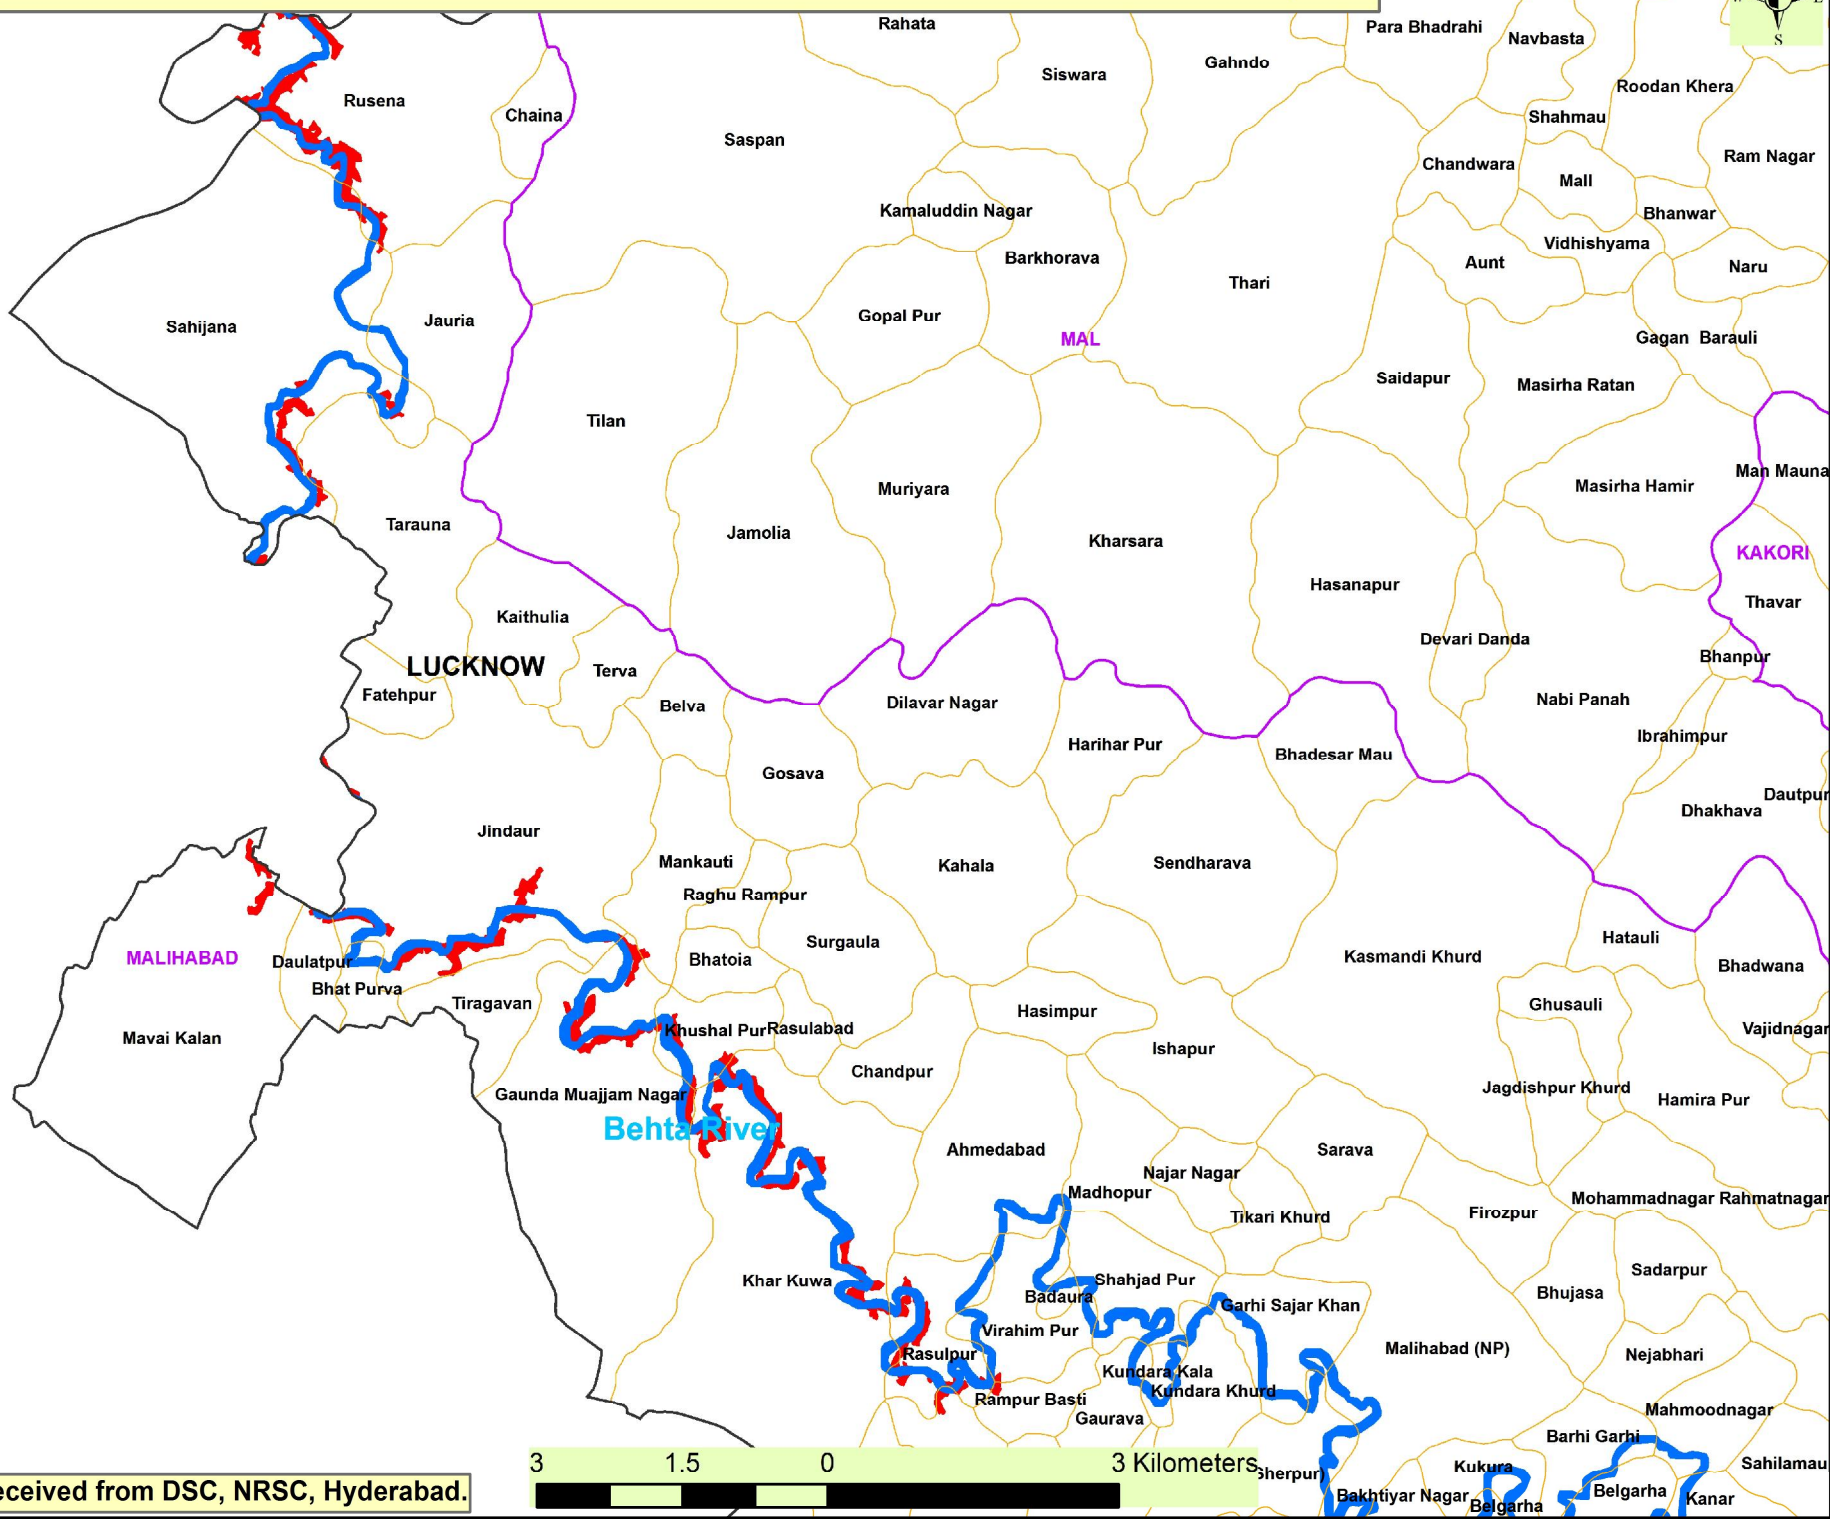

**List of flood affected near by villages in Lucknow District U.P. as on 19th August 2020****Flood affected block=01****Flood affected villages=18**

<b>S.N.</b>	<b>DISTRICT</b>	<b>BLOCK</b>	<b>VILLAGE</b>
1	<b>LUCKNOW</b>	<b>MALIHABAD</b>	Rusena
2			Sahijana
3			Tarauna
4			Mankauti
5			Khushal Pur
6			Ahmedabad
7			Madhopur
8			Shahjad Pur
9			Virahim Pur
10			Rasulpur
11			Rampur Basti
12			Ataura
13			Daulatpur
14			Jindaur
15			Mavai Kalan
16			Gaunda Muajjam Nagar
17			Tiragavan
18			Khar Kuwa

# FLOOD AFFECTED AND WATERLOGGED AREA ALONG GANGA IN LUCKNOW DISTRICT, U.P.

- Legend**
- District Boundary
  - Block Boundary
  - Village Boundary
  - River
  - Flood as on 19 aug2020

DISASTER MANAGEMENT CELL, SWRD,  
REMOTE SENSING APPLICATIONS CENTRE - U.P.  
LUCKNOW

Note :- Based on flood layer received from DSC, NRSC, Hyderabad.