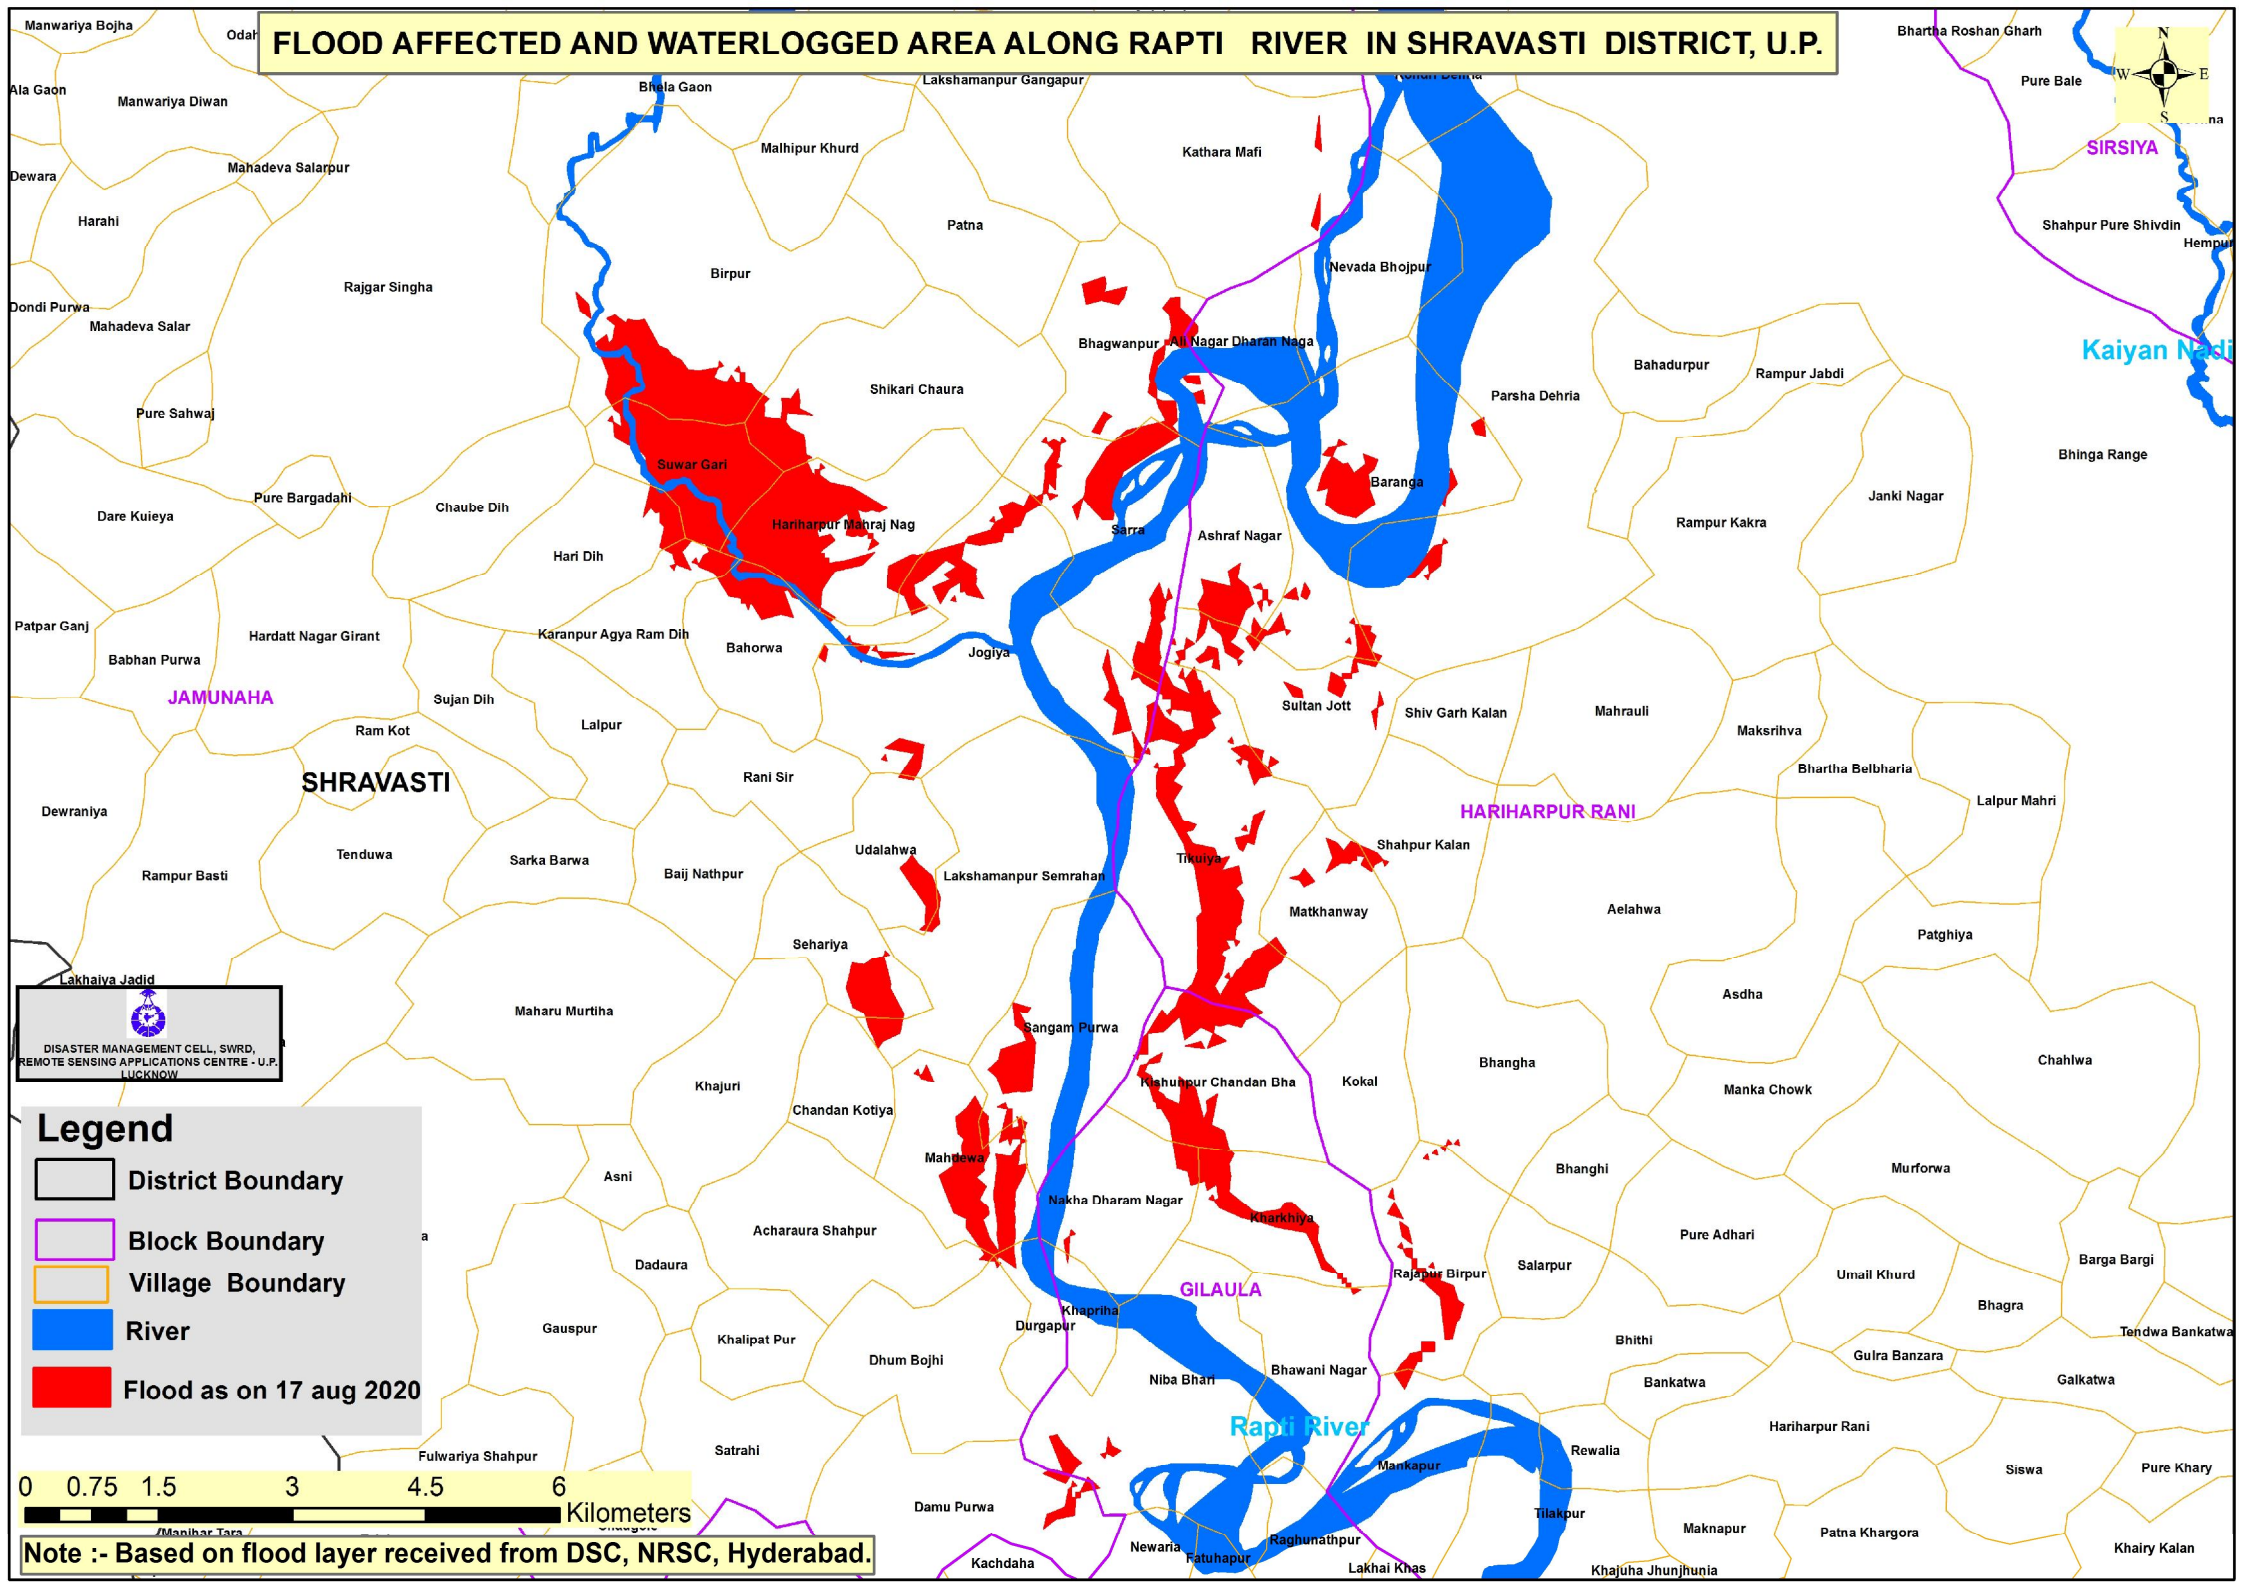

List of flood affected near by villages in Shravasti as on 17th August 2020**Flood affected blocks=03****Flood affected villages=37**

S.N.	DISTRICT	BLOCK	VILLAGE	TOTAL AFFECTED VILLAGES
1	SHRAWASTI	GILAULA	Bhawani Nagar	37
2			Khapriha	
3			Kharkhiya	
4			Kishunpur Chandan Bha	
5			Nakha Dharam Nagar	
6			Niba Bhari	
7		HARIHARPUR RANI	Ali Nagar Dharan Naga	
8			Ashraf Nagar	
9			Baranga	
10			Bhangha	
11			Mankapur	
12			Matkhanway	
13			Parsha Dehria	
14			Rajapur Birpur	
15			Shahpur Kalan	
16			Sultan Jott	
17			Tikuiya	
18		JAMUNAHA	Acharaura Shahpur	
19			Bahorwa	
20			Bhagwanpur	
21			Birpur	
22			Damu Purwa	
23			Dhum Bojhi	
24			Durgapur	
25			Hari Dih	
26			Hariharpur Mahraj Nag	
27			Jogiya	
28			Karanpur Agya Ram Dih	
29			Kathara Mafi	
30			Lakshamanpur Semrahan	
31			Mahdewa	
32			Sangam Purwa	
33			Sarra	
34			Sehariya	
35			Shikari Chaura	
36			Suwar Gari	
37			Udalahwa	

FLOOD AFFECTED AND WATERLOGGED AREA ALONG RAPTI RIVER IN SHRAVASTI DISTRICT, U.P.

DISASTER MANAGEMENT CELL, SWRD,
REMOTE SENSING APPLICATIONS CENTRE - U.P.,
LUCKNOW

Legend

- District Boundary
- Block Boundary
- Village Boundary
- River
- Flood as on 17 aug 2020

Note :- Based on flood layer received from DSC, NRSC, Hyderabad.