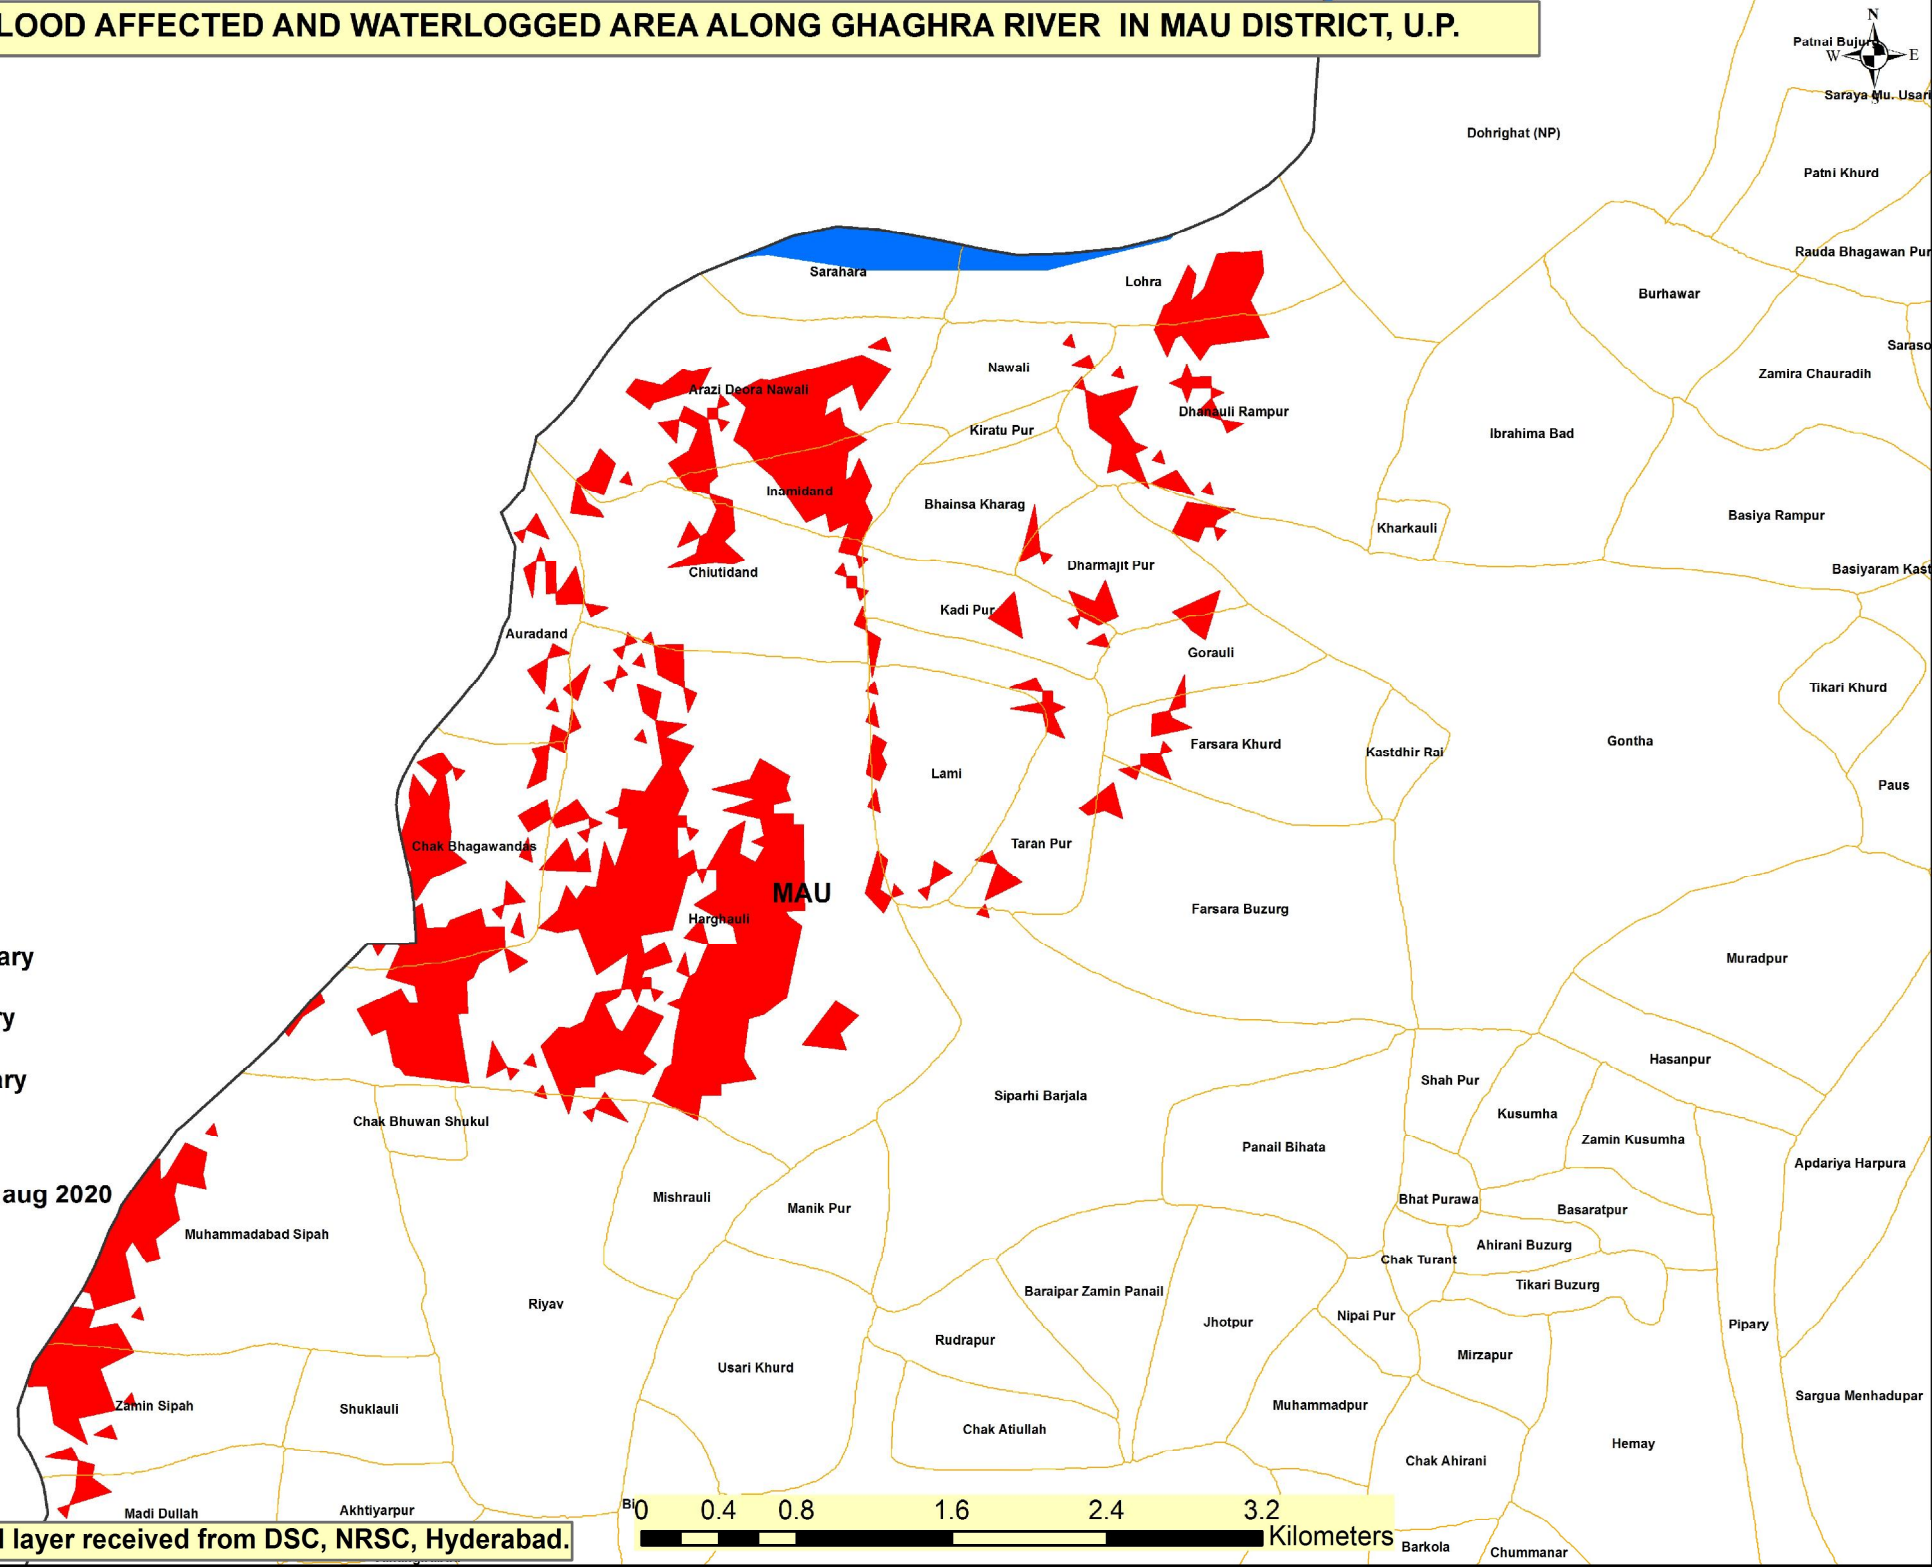

**List of flood affected near by villages in Mau as on 17th August 2020****Flood affected blocks=02****Flood affected villages=24**

S.N.	DISTRICT	BLOCK	VILLAGE	TOTAL AFFECTED VILLAGES
1	MAU	BADRAON	Auradand	24
2			Chak Bhagawandas	
3			Chiutidand	
4			Harghauri	
5			Inamidand	
6			Madi Dullah	
7			Mishrauli	
8			Muhammadabad Sipah	
9			Nawali	
10			Riyav	
11			Zamin Sipah	
12		DOHRI GHAT	Arazi Deora Nawali	
13			Bhainsa Kharag	
14			Dhanauli Rampur	
15			Dharmajit Pur	
16			Farsara Buzurg	
17			Farsara Khurd	
18			Gontha	
19			Gorauli	
20			Kadi Pur	
21			Lami	
22			Lohra	
23			Siparhi Barjala	
24			Taran Pur	

# FLOOD AFFECTED AND WATERLOGGED AREA ALONG GHAGHRA RIVER IN MAU DISTRICT, U.P.

- Legend**
- District Boundary
  - Block Boundary
  - Village Boundary
  - River
  - Flood as on 17 aug 2020

Note :- Based on flood layer received from DSC, NRSC, Hyderabad.