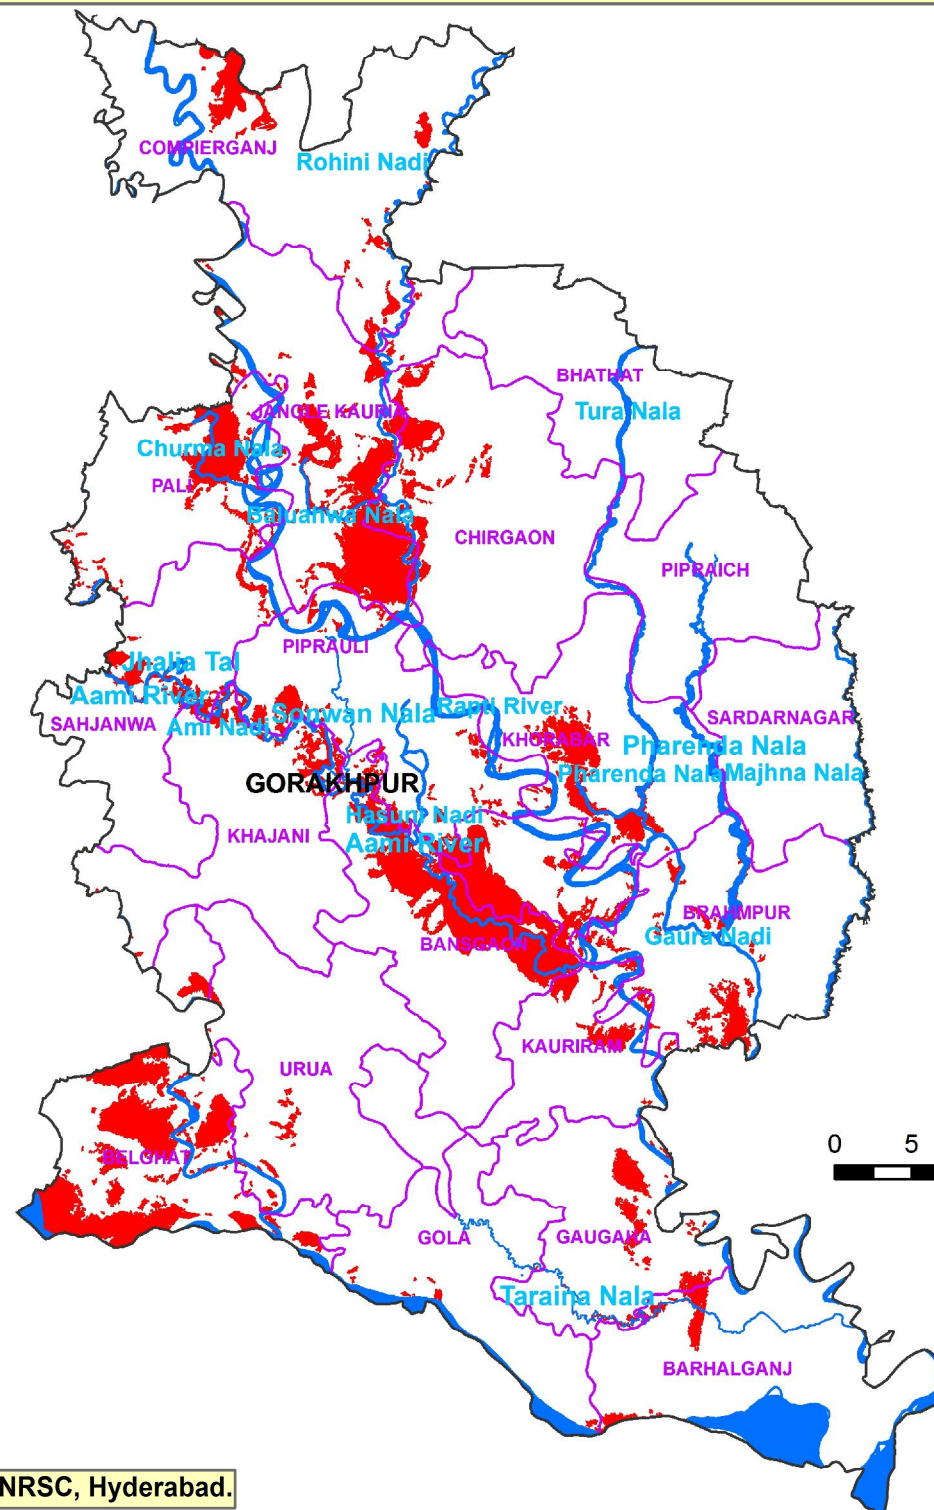

FLOOD AFFECTED AND WATERLOGGED AREA ALONG MAJOR RIVER IN GORAKHPUR DISTRICT, U.P.

Legend

- District Boundary
- Block Boundary
- River
- Flood as on 17 aug 2020

Note :- Based on flood layer received from DSC, NRSC, Hyderabad.