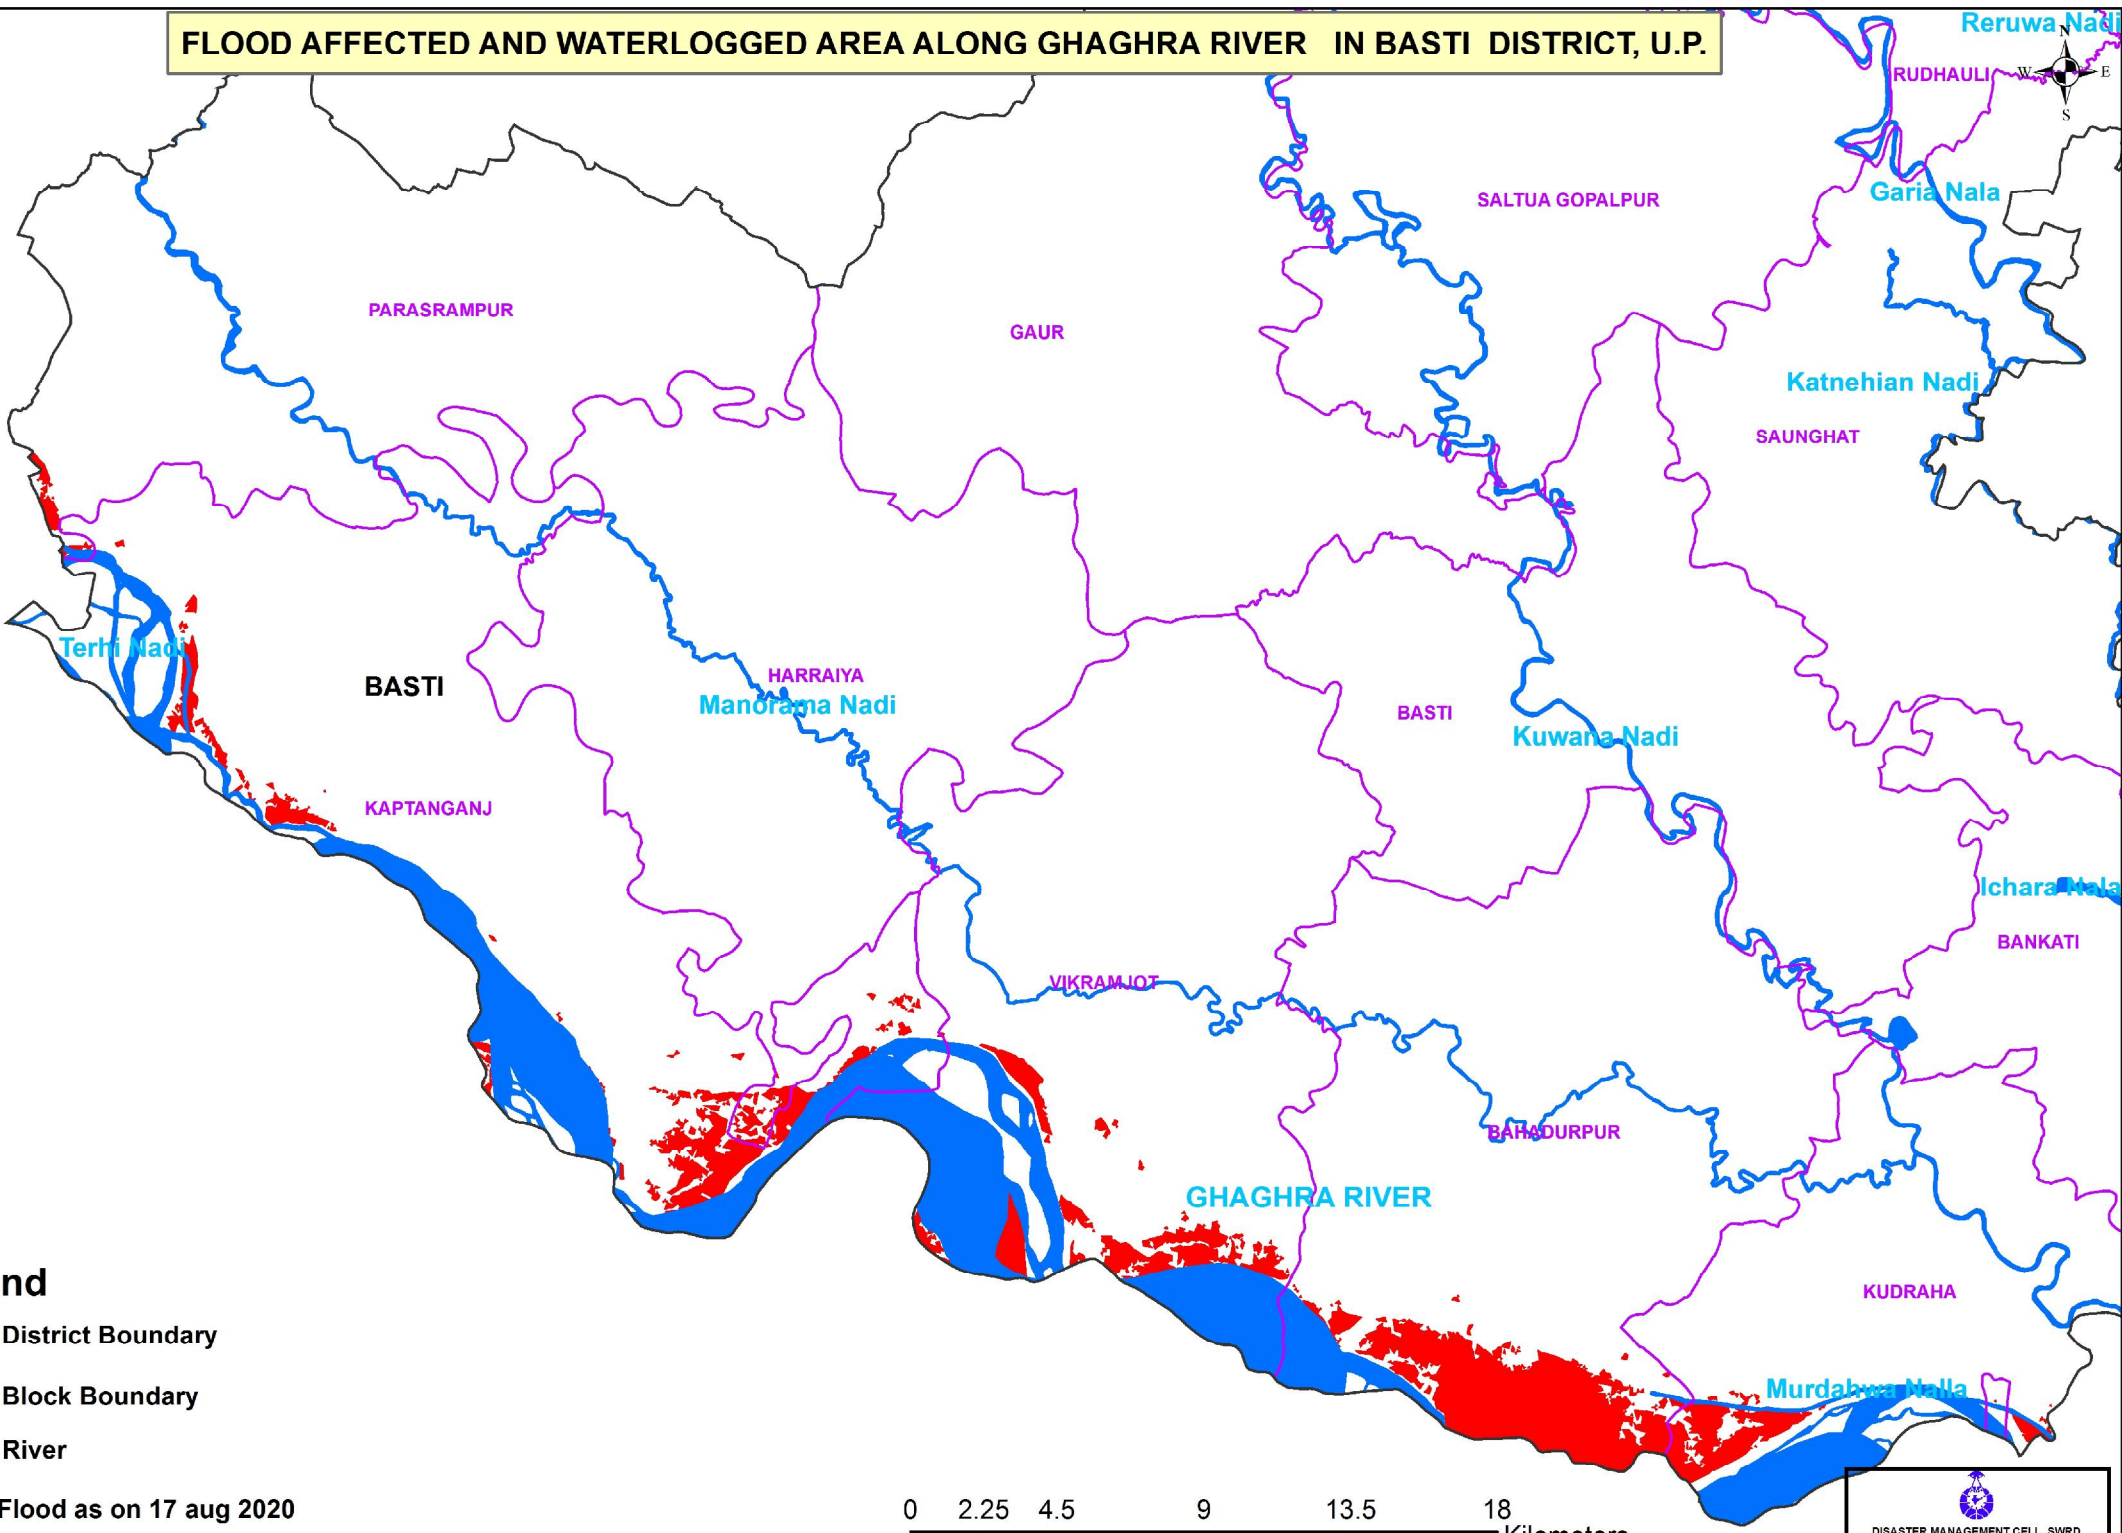

List of flood affected near by villages in Basati as on 17th August 2020

Flood affected blocks=05

Flood affected villages=162

S.N.	DISTRICT	BLOCK	VILLAGE	TOTAL AFFECTED VILLAGES
1	BASTI	BAHADURPUR	Aeelaha	162
2			Baisnopur	
3			Bashwa	
4			Baukha	
5			Bhagawantpur	
6			Bijoura	
7			Charauha	
8			Dakhi	
9			Dhobhat	
10			Dudhaura	
11			Foolpur	
12			Gangapur	
13			Gaura Khas	
14			Gharkaila	
15			Goriyajot	
16			Gosisipur	
17			Govindpur	
18			Jituapur	
19			Kalwari Ahtimali	
20			Kalwari Must	
21			Lutfabad	
22			Majha Khurd	
23			Malpur	
24			Mishroulia	
25			Pakardan	
26			Ram Nagar	
27			Rupaapur	
28			Saifabad	
29			Barsav	
30			Pure Ori Raya	
31			Tendhwa	
32		KAPTANGANJ	Aaliya Jugram	
33			Akhanpur	
34			Araji Duhi Jagwarpur Pure	
35			Araji Duhi Muntasil Pithi	
36			Araji Duhi Pure Pali	
37			Araji Mangla	
38			Arjunpur	
39			Ashaji Duhi Pure Chetan	
40			Ashokpur	
41			Bagh Makha	
42			Bagha Nala	
43			Baghmarwa	

44			Baidauliya	
45			Banipur	
46			Banjariya Subi	
47			Bardiya Kuwar	
48			Betavan	
49			Bharpapur Gairmustakham	
50			Bhat Purva	
51			Bhikhi Ban	
52			Bhuwaria	
53			Bisun Daspur	
54			Chakiya	
55			Chandawaliya	
56			Chapra	
57			Chhitauna	
58			Chirgahna	
59			Dubaulia Khas	
60			Gokul	
61			Hengapur	
62			Jagarnathpur	
63			Jaitapur	
64			Jajupur	
65			Jivpur	
66			Jogahta	
67			Kakari Panday	
68			Kalyanpur	
69			Katariya	
70			Keshawapur	
71			Khemrajpur	
72			Khushhal Ganj	
73			Kukraha	
74			Kuraniya	
75			Lakani Dubey	
76			Lalpur	
77			Majha Akhanpur	
78			Majha Begam Ganj	
79			Majha Dalpatpur	
80			Malachatiya	
81			Marthapur	
82			Mirjapur	
83			Narsinghpur	
84			Pakari Sangram	
85			Patkhapur	
86			Pipra Brijlal	
87			Pithiya Laskari	
88			Pure Damari	
89			Pure Keshavdas	
90			Pure Moti	

FLOOD AFFECTED AND WATERLOGGED AREA ALONG GHAGHRA RIVER IN BASTI DISTRICT, U.P.

Legend
District Boundary
Block Boundary
River
Flood as on 17 aug 2020

Note :- Based on flood layer received from DSC, NRSC, Hyderabad.