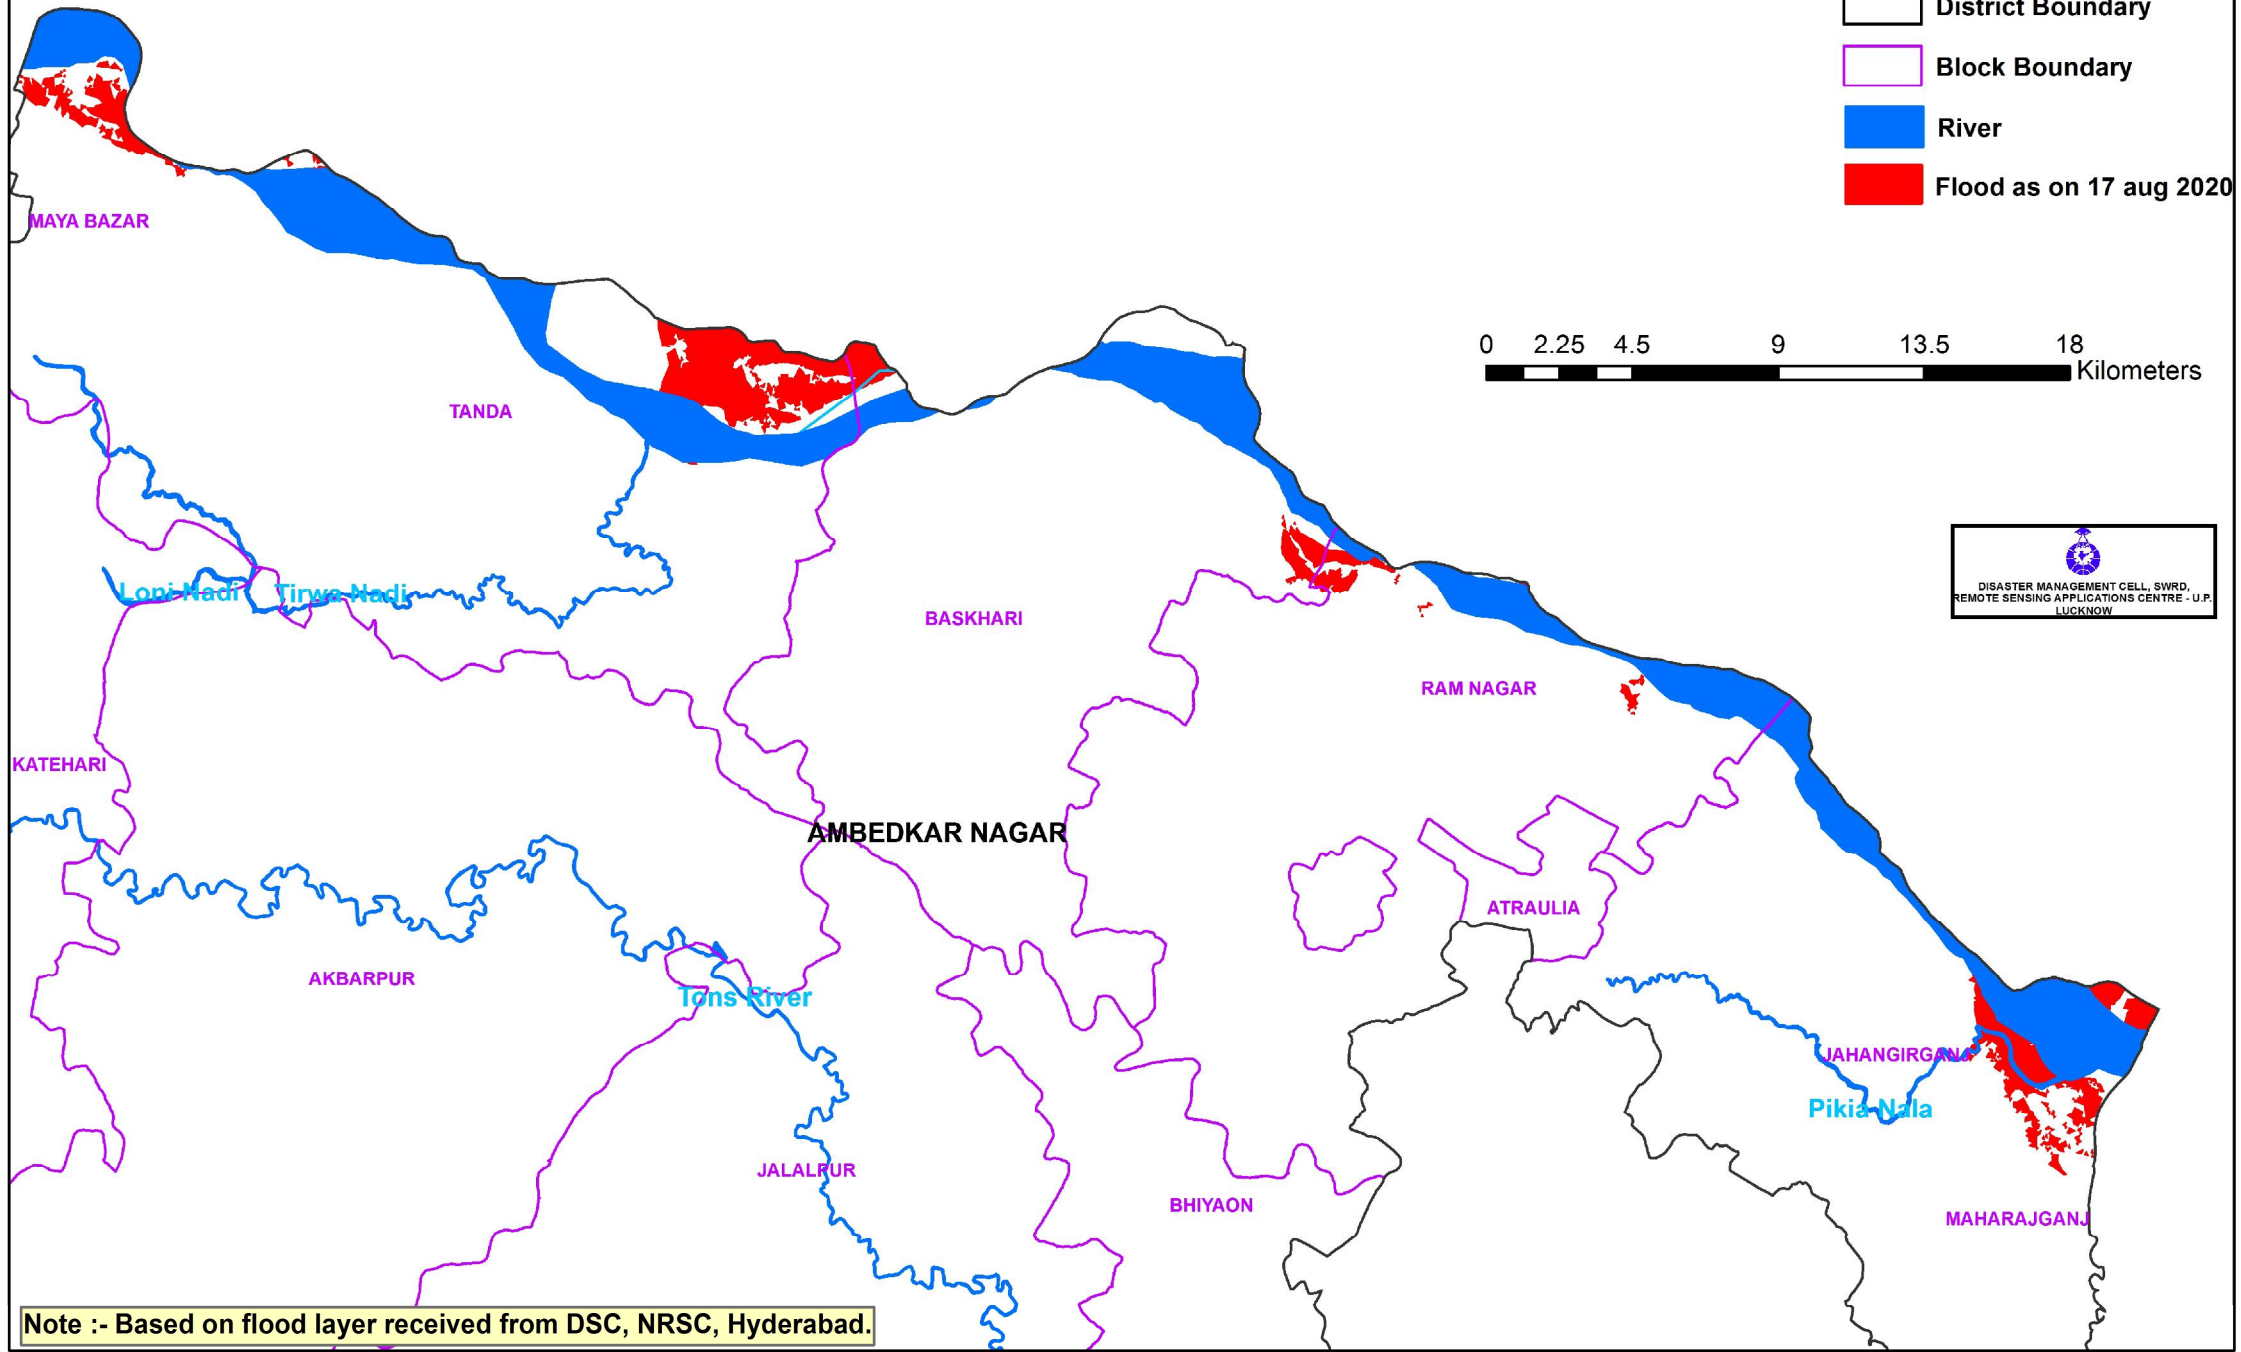

List of flood affected near by villages in Ambedkar Nagar as on 17th August 2020

Flood affected blocks=04

Flood affected villages=42

S.N.	DISTRICT	BLOCK	VILLAGE	TOTAL AFFECTED VILLAGES
1	AMBEDKAR NAGAR	BASKHARI	Kewtala	42
2			Majha Ajmeri Badshahp	
3			Majha Danjwal	
4			Majha Gannpur	
5			Majha Kewtala	
6			Tandwa Purb	
7		JAHANGIRGANJ	Araji Debara	
8			Indorpur Urf Dhinhapu	
9			Kathmorwa	
10			Majha Kamhariya	
11			Majha Sultanpur Tappa	
12			Mubarak Pur Pikar	
13			Pikar	
14			Saray Hankar	
15		RAM NAGAR	Barye Pur	
16			Chahoda Shahpur	
17			Majha Baraipur	
18			Majha Chahora Shahpur	
19			Majha Nayagaon	
20			Majha Sarphuddinpur	
21			Mansur Ganj	
22			Mirjapur Indaipur	
23			Omajha Mirzapur Indep	
24			Sarphuddinpur	
25		TANDA	Majha Aasorpur	
26			Majha Arungabad	
27			Majha Ausanpur	
28			Majha Chintaura	
29			Majha Dhalmau	
30			Majha Gangapur	
31			Majha Kala	
32			Majha Karman Pur Bars	
33			Majha Katariya	
34			Majha Mahripur	
35			Majha Miranpur Babhan	
36			Majha Rasulpur	
37			Majha Salarpur	
38			Majha Salarpur Rajaur	
39			Majha Shahjaur	
40			Majha Tundiya	
41			Majha Ultahwa	
42			Majhnai Pura	

FLOOD AFFECTED AND WATERLOGGED AREA ALONG GHAGHRA RIVER IN AMBEDKAR NAGAR DISTRICT, U.P.

Legend

-  District Boundary
-  Block Boundary
-  River
-  Flood as on 17 aug 2020

Note :- Based on flood layer received from DSC, NRSC, Hyderabad.