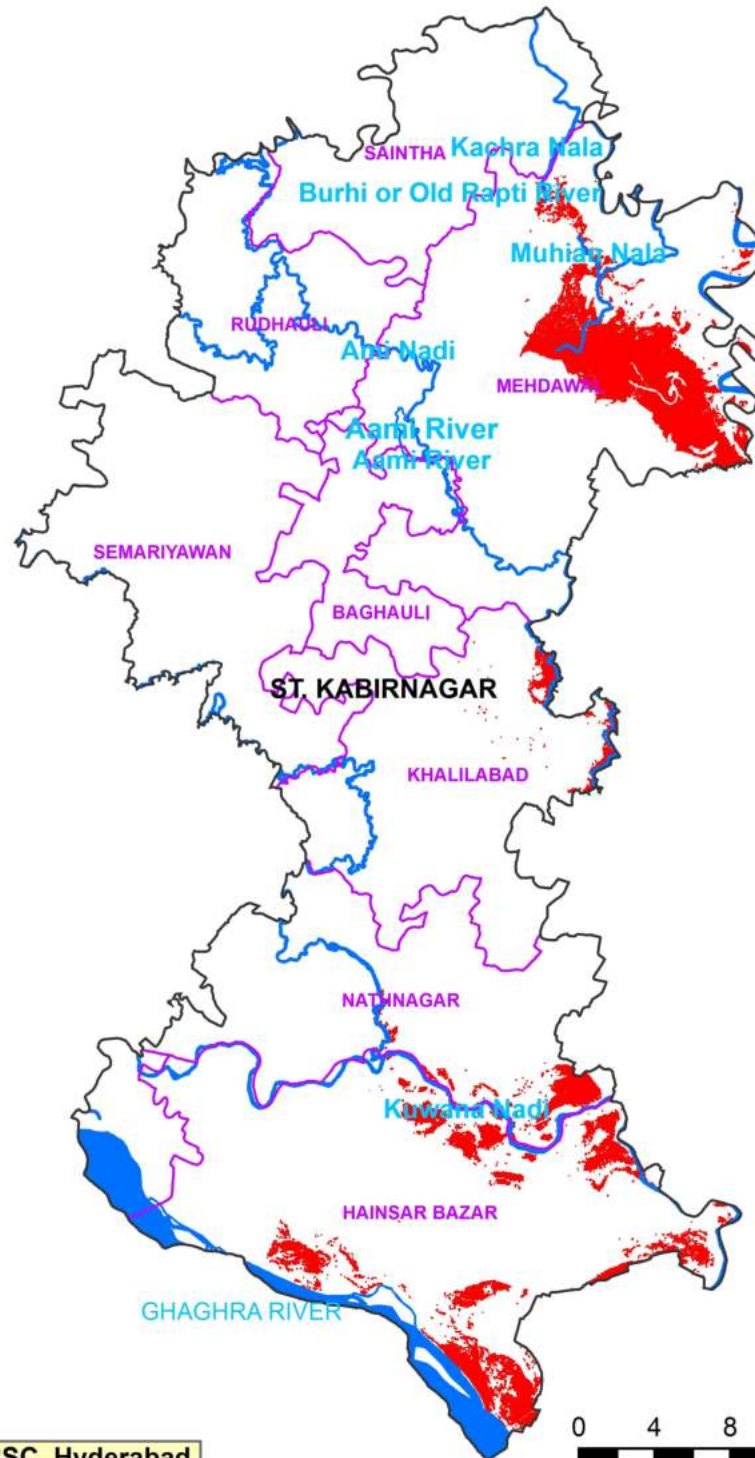

Legend

-  District Boundary
-  Block Boundary
-  River
-  Flood as on 16 aug 2020

Note :- Based on flood layer received from DSC, NRSC, Hyderabad.

List of flood affected near by villages in Azamgarh District as on 16th August 2020**Flood affected blocks=04****Flood affected villages=231**

44			Goi Basantpur	
45			Gopalpur	
46			Gopipur	
47			Gunwatia	
48			Haisheri	
49			Jagdeeshpur	
50			Jholwa	
51			Kanchanpur	
52			Karanpur	
53			Karanpur	
54			Katar Misir	
55			Kathha Khair Garha	
56			Kaulahi	
57			Khajur Teekara	
58			Kharagpur	
59			Kharwa	
60			Kodari	
61			Kotia	
62			Madhaupur	
63			Mahartal	
64			Malauli	
65			Manjharia	
66			Maur	
67			Misraulia	
68			Mundera	
69			Mundera	
70			Mundera Shukul	
71			Narainpur	
72			Natwabar	
73			Natwabar	
74			Niranjanpur	
75			Padari	
76			Padari	
77			Parjapatipur	
78			Parsa Khurd	
79			Parsahar	
80			Patkhauli	
81			Patkhauli	
82			Pattibargau Hissa Samoga	
83			Pauli	
84			Phului	
85			Rampur	
86			Rampur	
87			Rustampur	
88			Samogar	
89			Santhi	
90			Sarauna	

91			Sarraiya	
92			Sear Jot Bihari	
93			Searam Adhin Singh	
94			Semari	
95			Semari	
96			Shah Patti	
97			Siar Kalan	
98			Sidhaura	
99			Sigra Mau	
100			Sirsi Khas	
101			Suarha	
102			Tanda	
103			Tandwa	
104			Tighra	
105			Turkaulia Naik	
106			Vijai Basaratpur	
107		KHALILABAD	Asharfabad	
108			Belwania	
109			Chak Pihai	
110			Chhitauna	
111			Dhaurahara	
112			Ghanshympur	
113			Kajipur	
114			Magahar	
115			Maghar (NP)	
116			Mohammadpur Kathar	
117			Mohiuddinpur	
118			Rasoolabad	
119			Sarahi	
120		MEHDAWAL	Amar Dobha	
121			Amha	
122			Bairihwa	
123			Bankata	
124			Baraiepur	
125			Barakhal	
126			Barhow	
127			Barhuie	
128			Barhya	
129			Belauha	
130			Belauli	
131			Bhaluha	
132			Bharwalia Misir	
133			Bharwalia Pandey	
134			Boghra	
135			Chafabut	
136			Chainpur	
137			Chauferha	