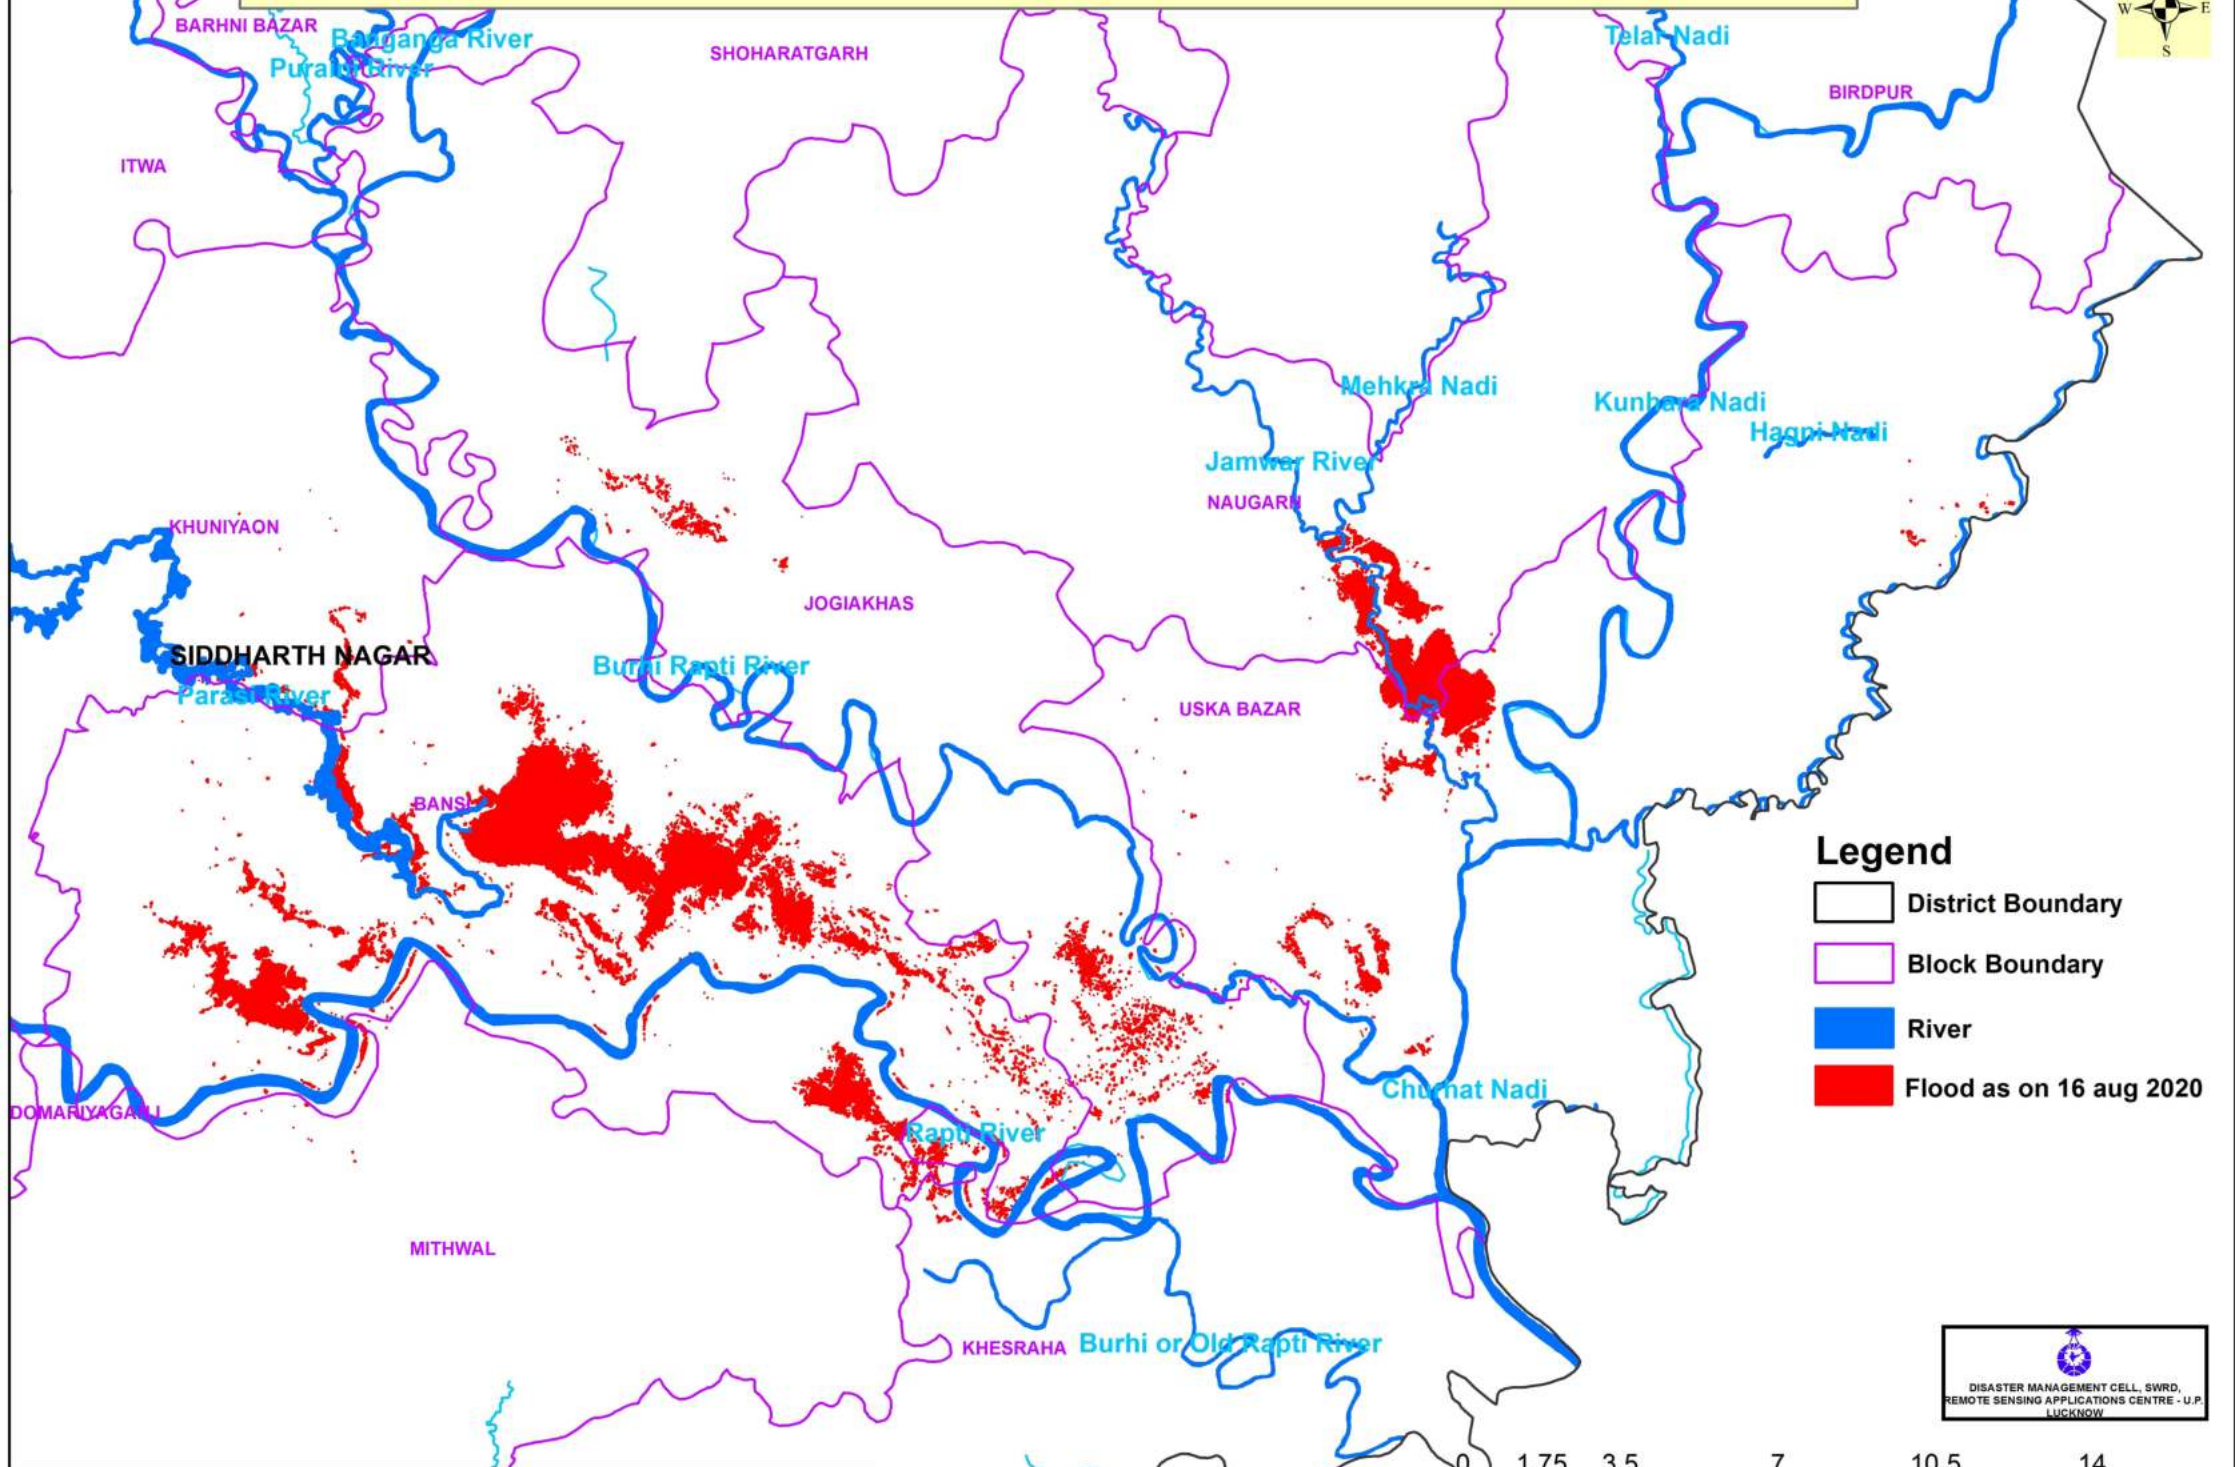

185			Mahariya	
186			Mahua	
187			Majigawa	
188			Muharaiya	
189			Sajani	
190			Sekhuiya	
191			Sohas Daramiyani	
192			Sohas Janubi	
193			Sukarauli	
194			Turakauliya	

FLOOD AFFECTED AND WATERLOGGED AREA ALONG RIVER IN SIDDHARTH NAGAR DISTRICT, U.P.

Kunhra Nadi

Legend

- District Boundary
- Block Boundary
- River
- Flood as on 16 aug 2020

Note :- Based on flood layer received from DSC, NRSC, Hyderabad.