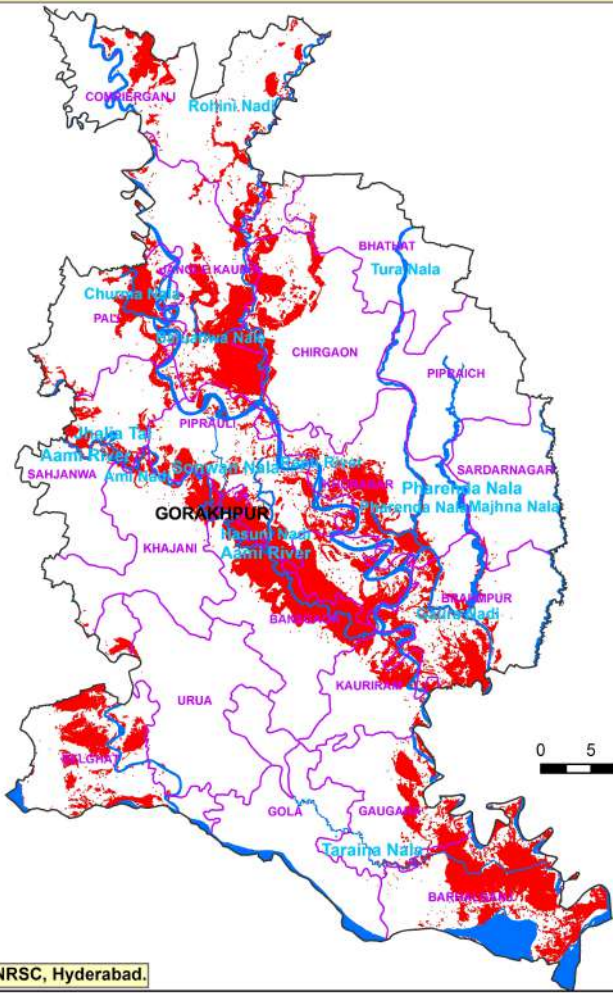

FLOOD AFFECTED AND WATERLOGGED AREA ALONG MAJOR RIVER IN GORAKHPUR DISTRICT, U.P.

1. **Legend**
2. District Boundary
   - Block Boundary
   - River
   - Flood as on 16 aug 2020

Note :- Based on flood layer received from DSC, NRSC, Hyderabad.