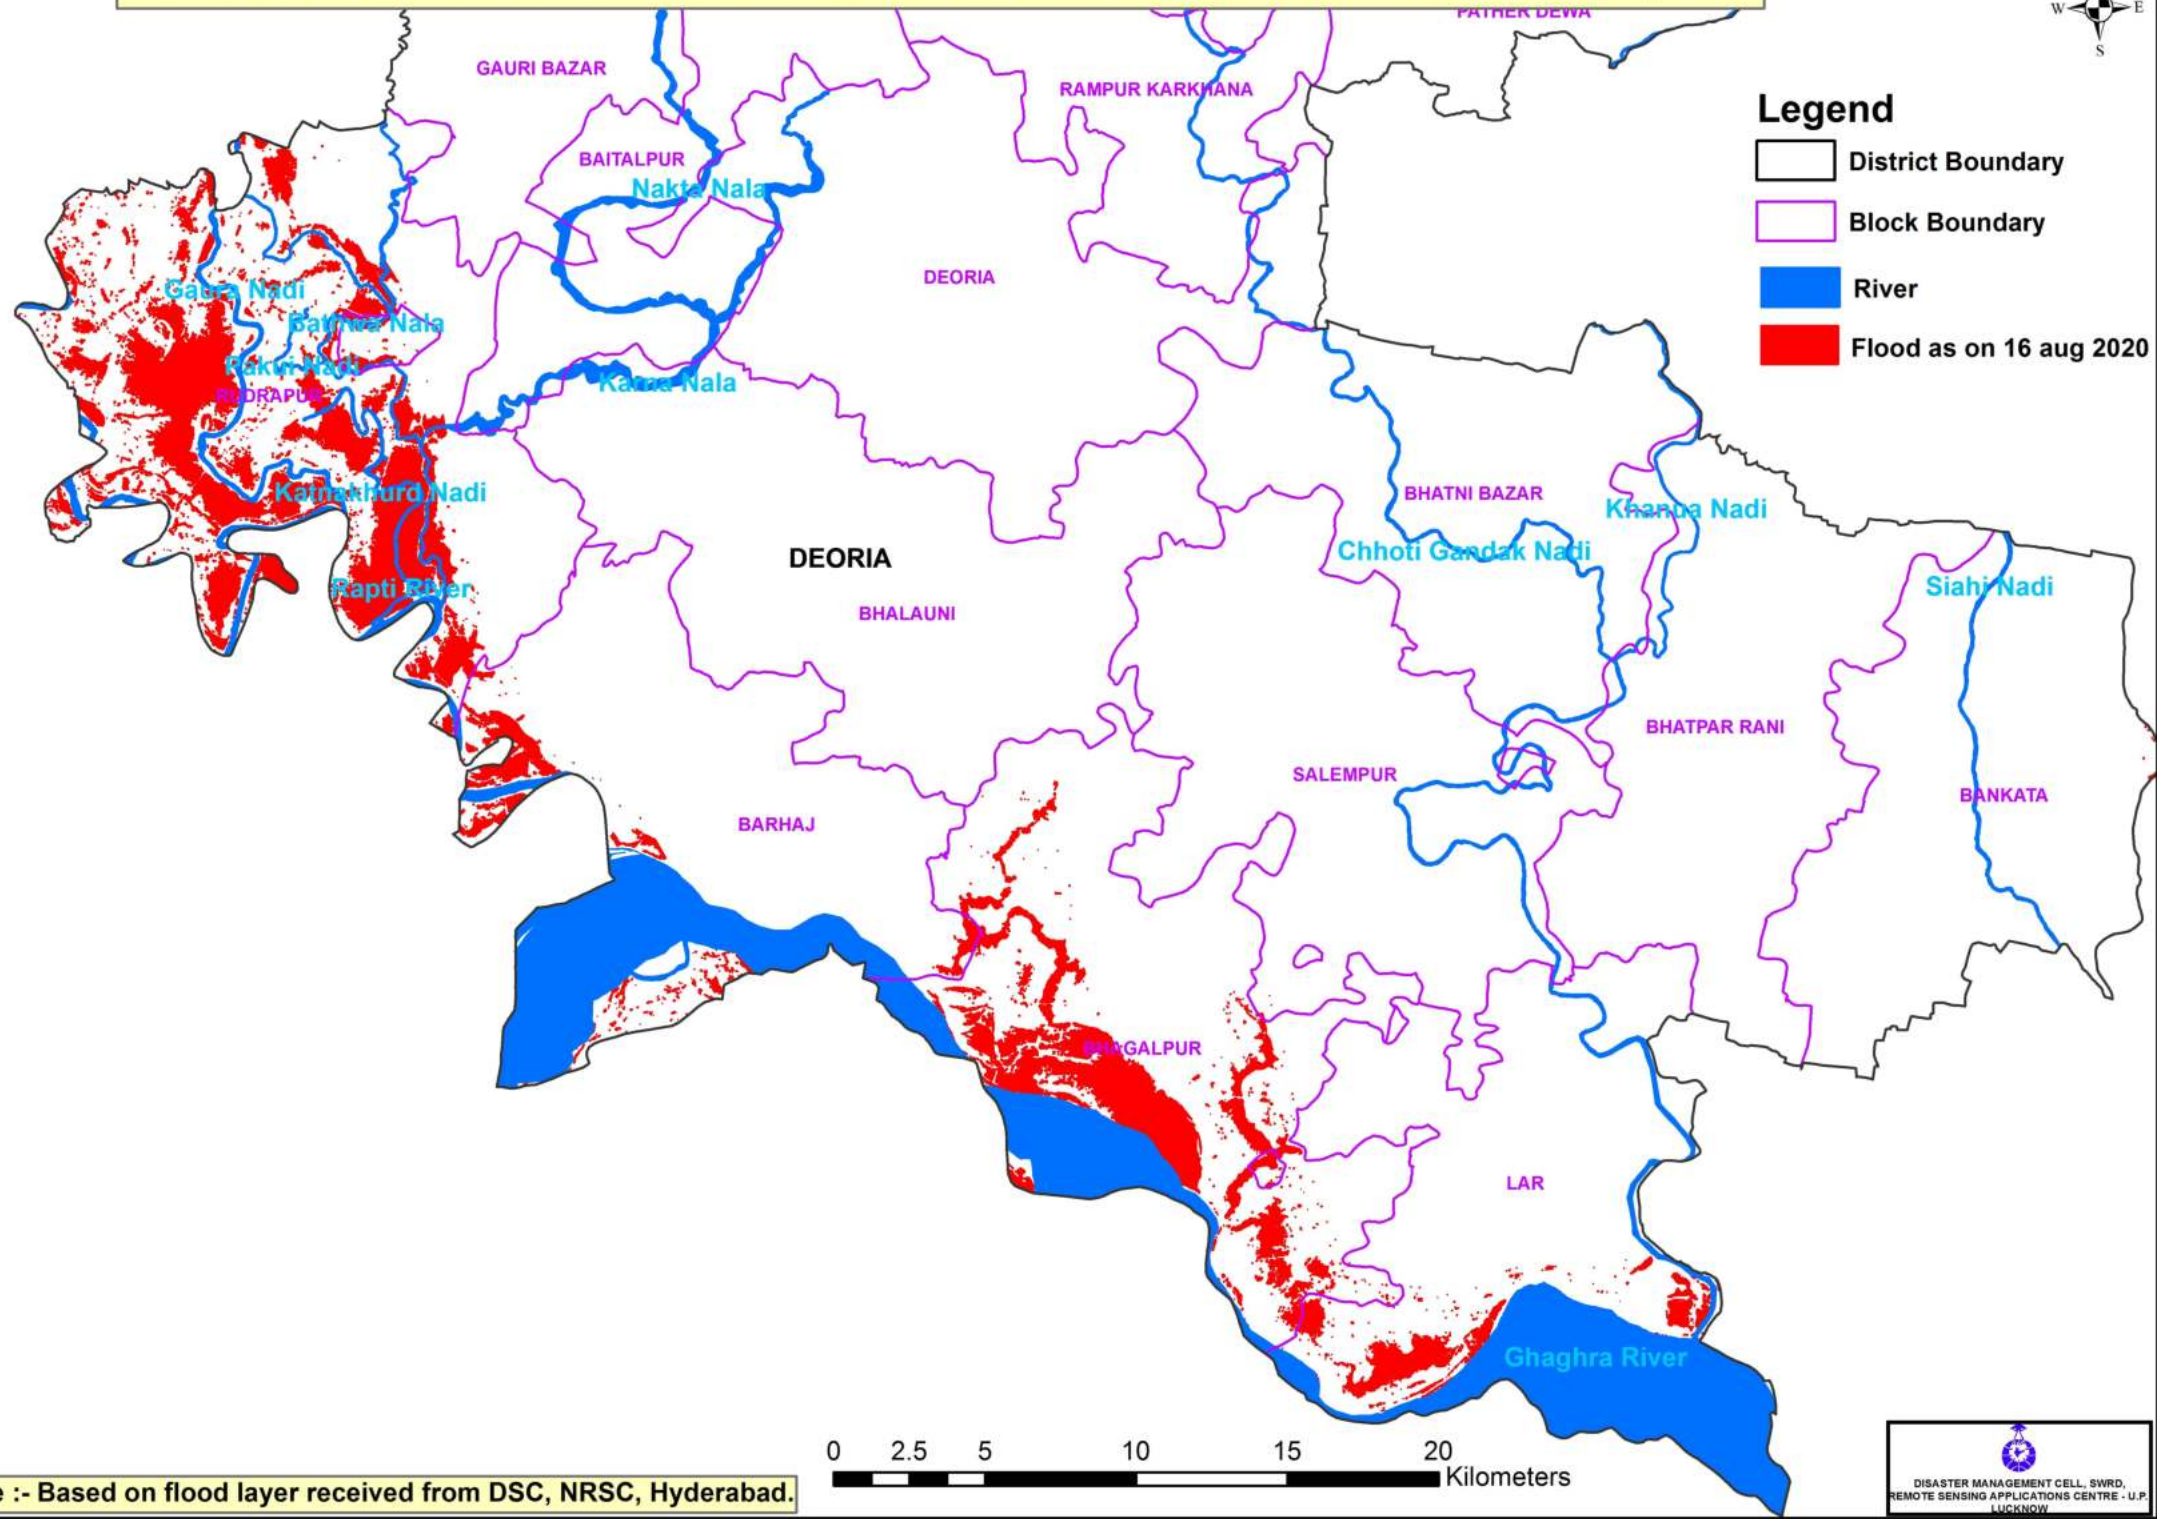

232			Pachrukha	
233			Palia	
234			Pandey Majha Rajghar	
235			Paras Khad	
236			Parauli	
237			Patwania	
238			Pidra	
239			Pidri	
240			Pipra Kachhar	
241			Pirhani	
242			Ram Purwa	
243			Rampur	
244			Ranipur	
245			Ratanpur	
246			Rudrapur (NP)	
247			Sachauli Patwaniya	
248			Samdhawa Ghat	
249			Sarao Buzurg	
250			Sarao Khurd	
251			Sarya	
252			Satkothwa	
253			Seetal Majha	
254			Sheonathpur	
255			Sikariya	
256			Silhata	
257			Sonbah	
258			Sonbarsa	
259			Srinagar Kolhua	
260			Sultani	
261			Tal Chanda	
262			Tal Kolhua	
263			Tighra Khairwa	
264			Vaniapar	
265			Vitthalpur	
266		SALEMPUR	Majhwalia	
267			Sarkara	

FLOOD AFFECTED AND WATERLOGGED AREA ALONG GHAGHRA RIVER IN DEORIA DISTRICT, U.P.

Legend

- District Boundary
- Block Boundary
- River
- Flood as on 16 aug 2020

Note :- Based on flood layer received from DSC, NRSC, Hyderabad.