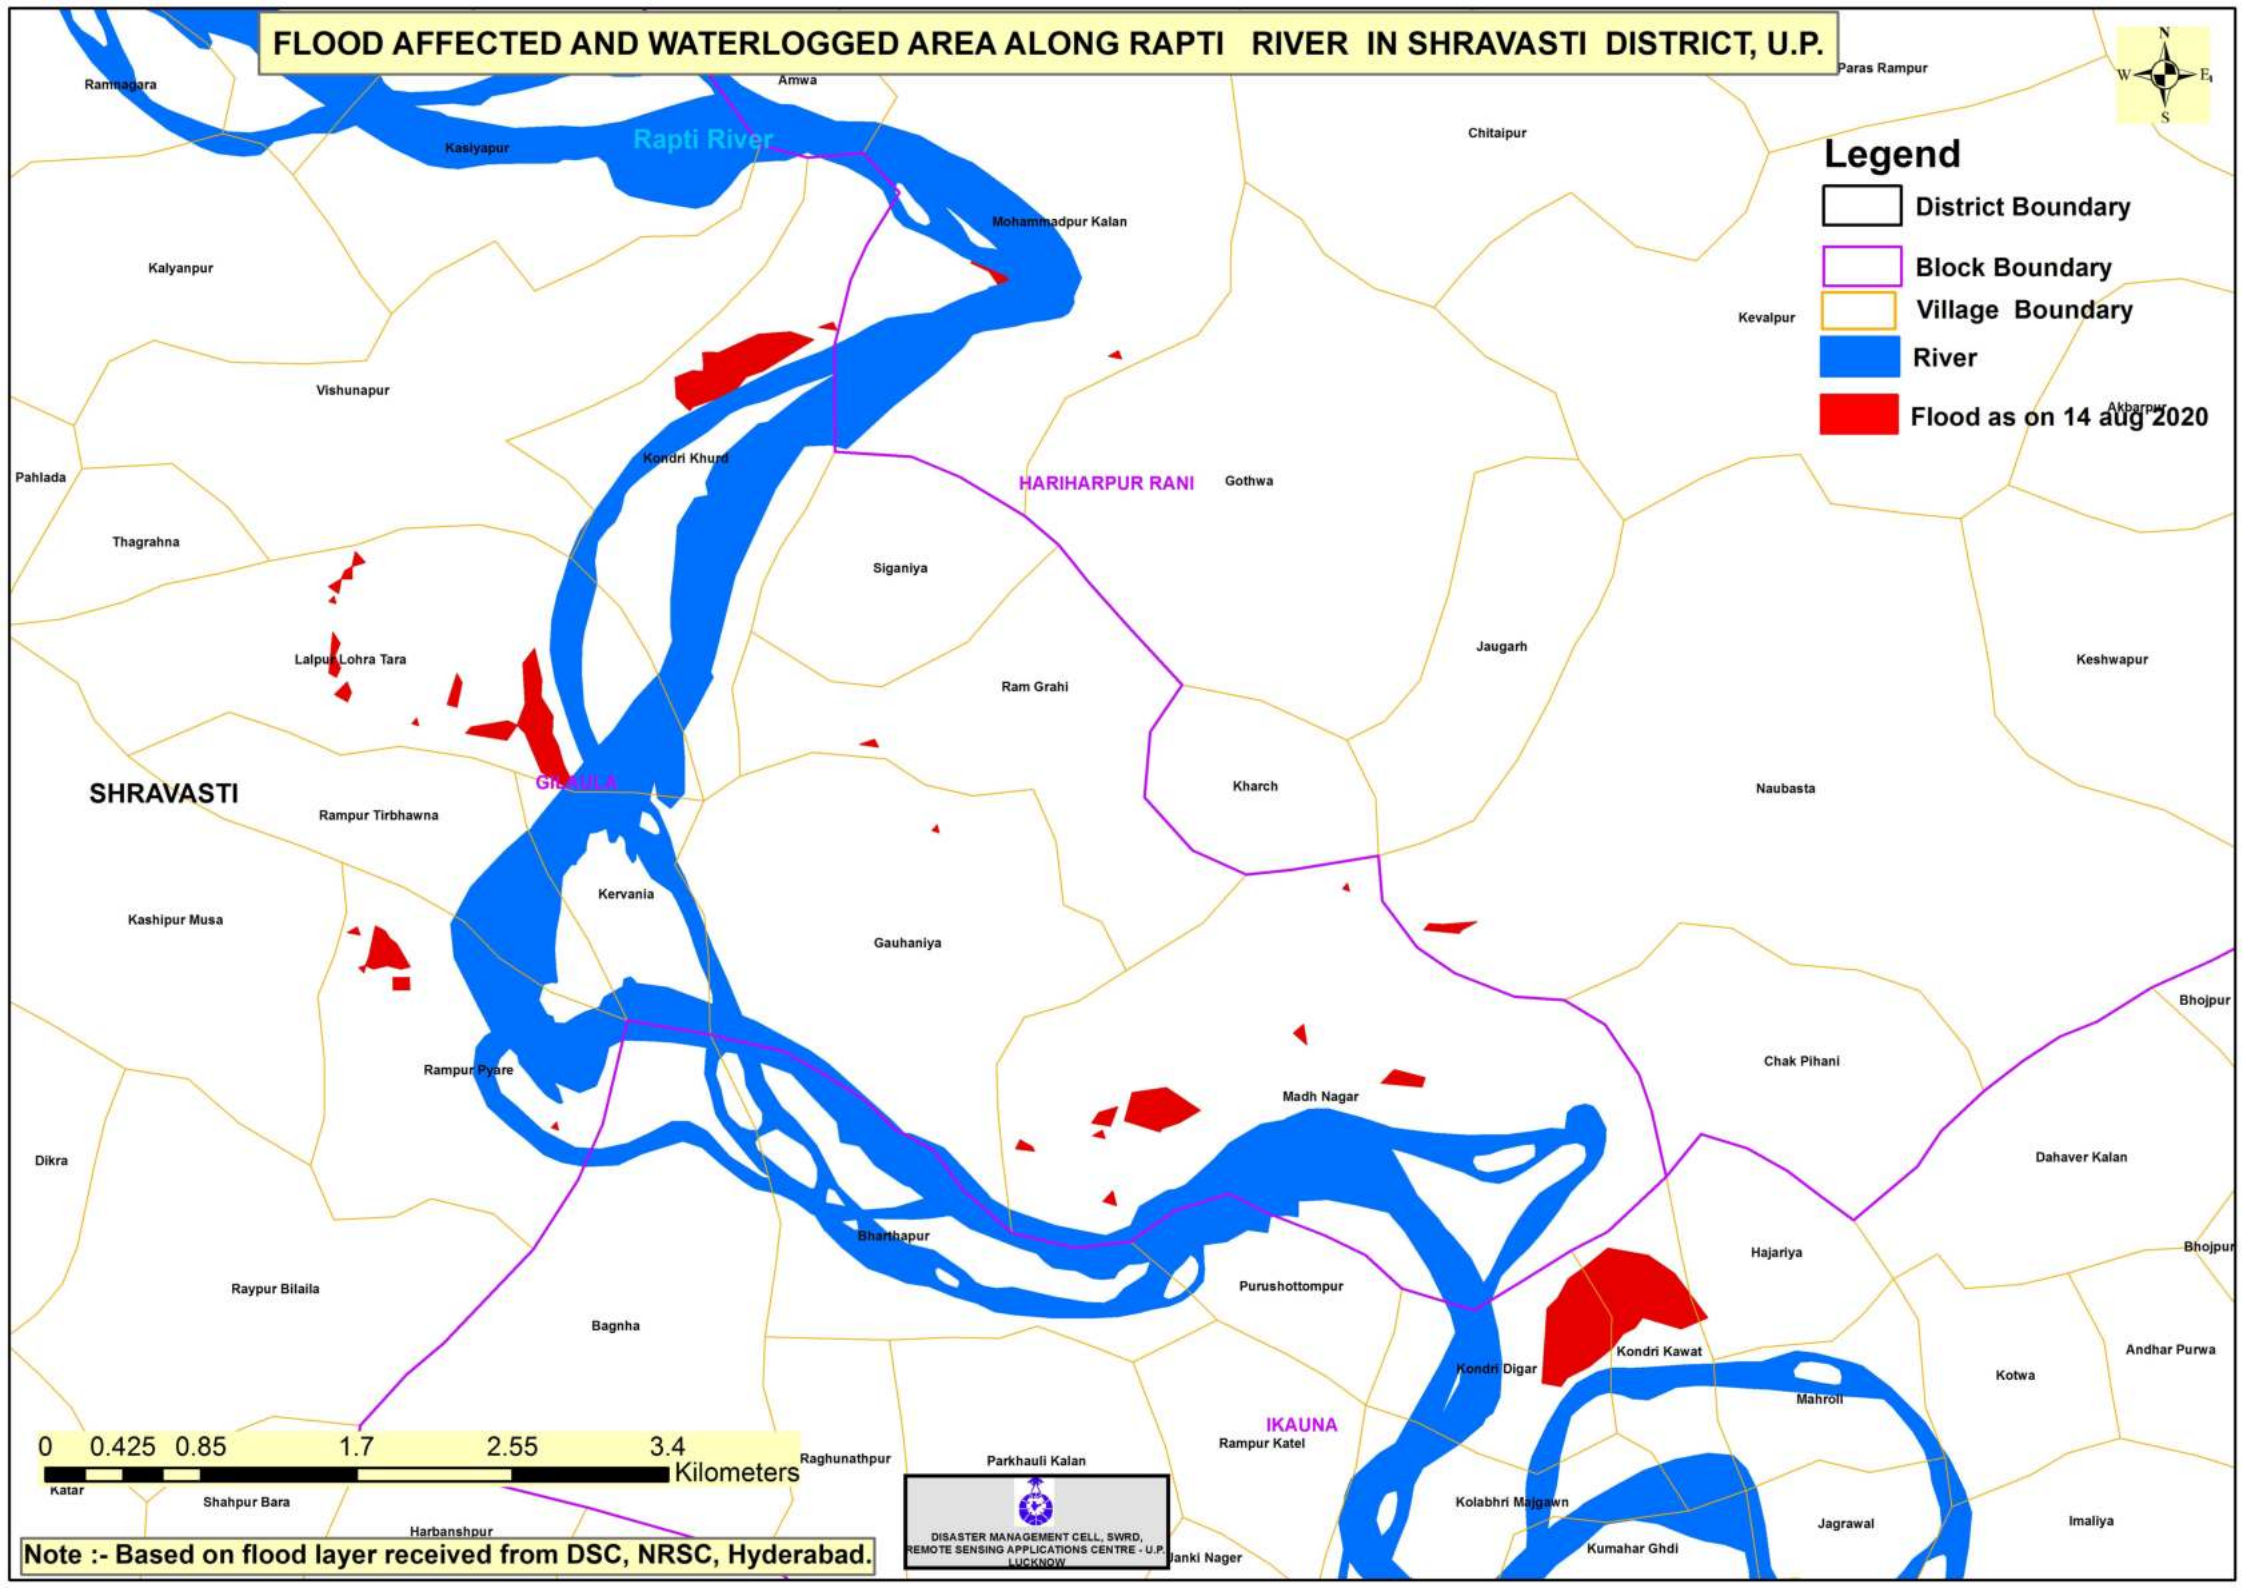

**List of flood affected near by villages in U.P. as on 14th August 2020****Flood affected blocks=02****Flood affected villages=13**

S.N.	DISTRICT	BLOCK	VILLAGE	TOTAL AFFECTED VILLAGES
1	SHRAWASTI	HARIHARPUR RAN	Mohammadpur Kalan	13
2		GILAULA	Kondri Khurd	
3			Naubasta	
4		IKAUNA	Hajariya	
5			Lalpur Lohra Tara	
6			Ram Grahi	
7			Gauhaniya	
8			Kervania	
9			Madh Nagar	
10			Rampur Pyare	
11			Kondri Kawat	
12			Kondri Digar	
13			Lohra Tara	

# FLOOD AFFECTED AND WATERLOGGED AREA ALONG RAPTI RIVER IN SHRAVASTI DISTRICT, U.P.

## Legend

- District Boundary
- Block Boundary
- Village Boundary
- River
- Flood as on 14 aug 2020

Note :- Based on flood layer received from DSC, NRSC, Hyderabad.