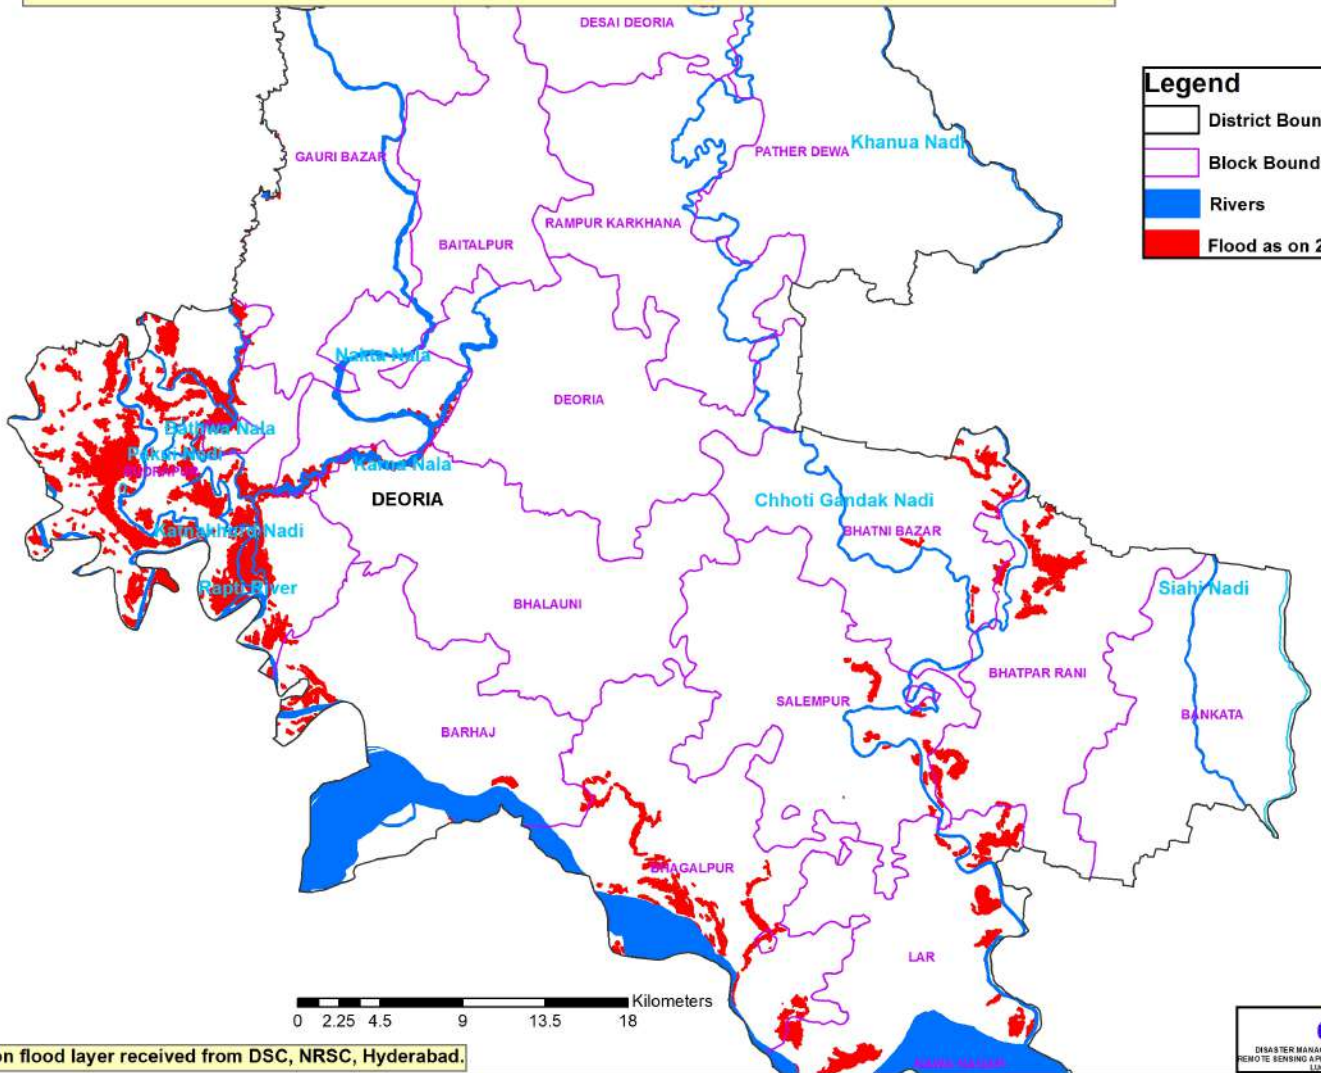

FLOOD AFFECTED AND WATERLOGGED AREAS ALONG MAJOR RIVERS IN DEORIA DISTRICT, U.P.

Legend

- District Boundary
- Block Boundary
- Rivers
- Flood as on 28 July 2020

Note :- Based on flood layer received from DSC, NRSC, Hyderabad.

DISASTER MANAGEMENT CELL, BWRD,
REMOTE SENSING APPLICATIONS CENTRE - U.P.,
LUCKNOW