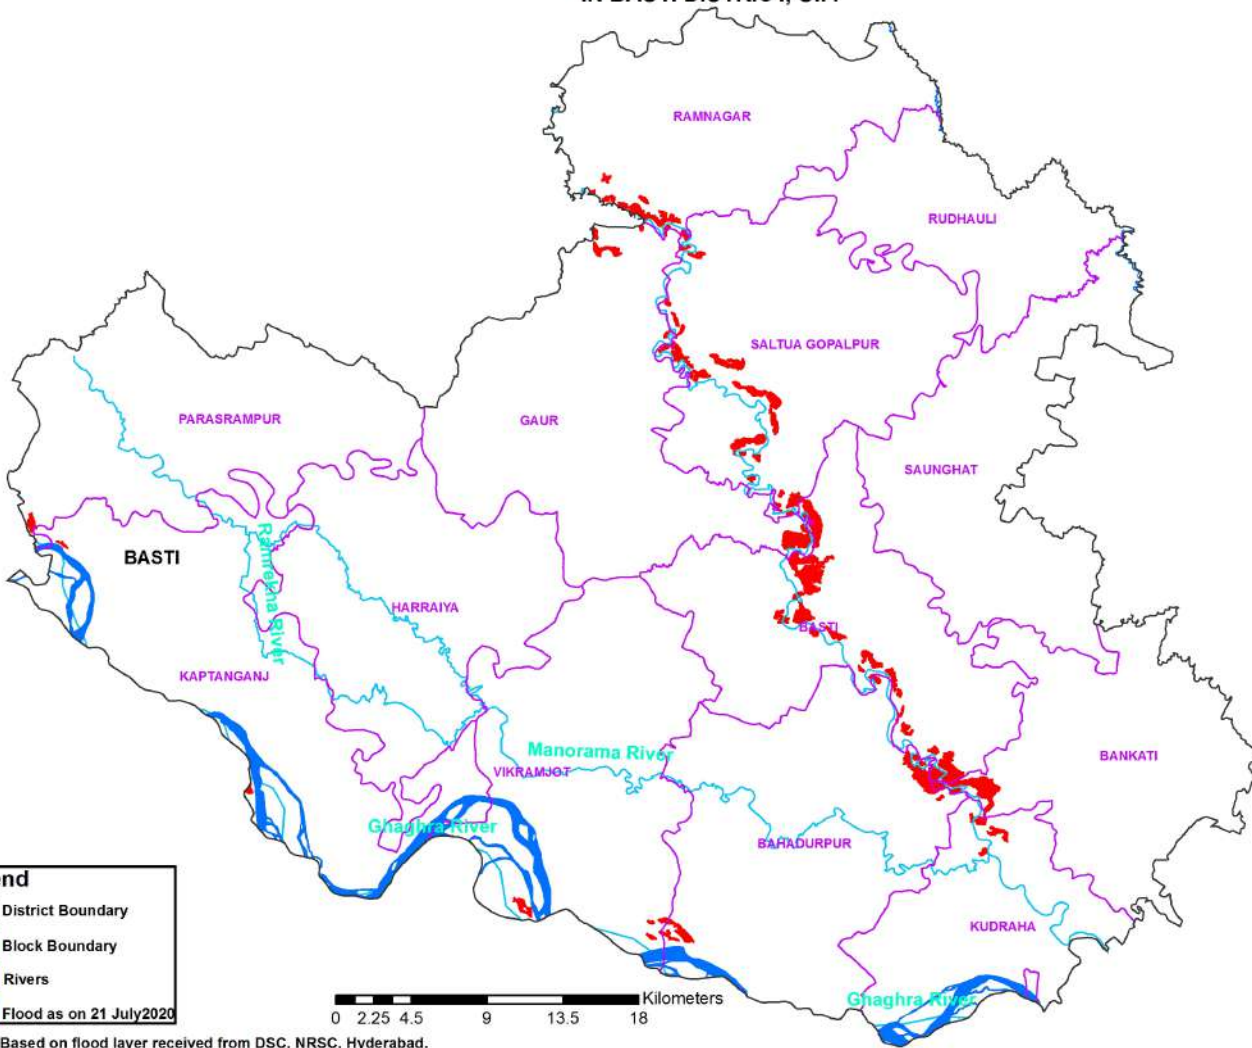

List of flood affected near by villages in Basti District (U.P.) as on 21 July 2020

Flood affected blocks=10

Flood affected villages=128

S.N.	DISTRICT	BLOCK	VILLAGE
1	BASTI	BAHADURPUR	Jogipur
2			Malhwara
3			Pipra Khash
4			Kohal
5			Baijipur
6			Bhaura Mala
7			Sahupal Urf Koharsa
8			Baluwa Urf Sukul Purwa
9			Raine
10			Majha Khurd
11		BANKATI	Muradpur Urf Belarai
12			Bharoohiya Joot
13			Semara
14			Gawada
15			Ramla Urf Natheepur
16			Sinhoori Joot
17			Dadawala Guni
18			Pidiya
19			Pura Bargoo
20		BASTI	Shripalpur
21			Chandokha
22			Charoha Sirapar
23			Ganeshpur
24			Dhorika
25			Bargadwa
26			Habeli Khas
27			Aaspur
28			Unchi Bhati
29			Deuri
30			Barar
31			Moor Ghat
32			Mer
33			Barana
34			Barban
35			Nauachh
36			Amhut
37			Ghodora Rehar Urf Gaya Gh
38			Hardiya Buzurg
39			Bankashi
40			Basti (MB)
41			Dari Deeha
42			Tongipara
43			Bhashiya

91			Tendua Asnahara
92			Parsa Khurd
93			Narkatha
94			Dhawai
95			Barahara Bujurg
96		SALTUA GOPALPUR	Shiwa Ghat
97			Amarauli Janubi
98			Majhava Khurd
99			Bhiria Jalim Singh
100			Jhalhania
101			Rehar Babu
102			Tarhauha
103			Bansapar
104			Darhia Khurd
105			Dano
106			Balui
107			Babhan Gawan Babu
108			Korhiyapur
109			Bhadana
110			Chaura
111			Katka
112			Aurh Jangal
113			Sekhui
114			Ajgaiba Jangal
115			Harriya
116			Konari
117			Bhawar Gara
118			Betahua
119			Suarihwa
120			Atara
121			Chamaruha
122			Sidhavni
123			Sakaraula
124			Baheria
125			Deo Rahara
126		VIKRAMJOT	Dingrapur Ahatmali
127			Devara Ganj Barar
128			Dasharathpur

**FLOOD AFFECTED AND WATERLOGGED AREA ALONG KUWANA AND GHAGHRA RIVER
IN BASTI DISTRICT, U.P.**

Legend

- District Boundary
- Block Boundary
- Rivers
- Flood as on 21 July 2020

Note :- Based on flood layer received from DSC, NRSC, Hyderabad.