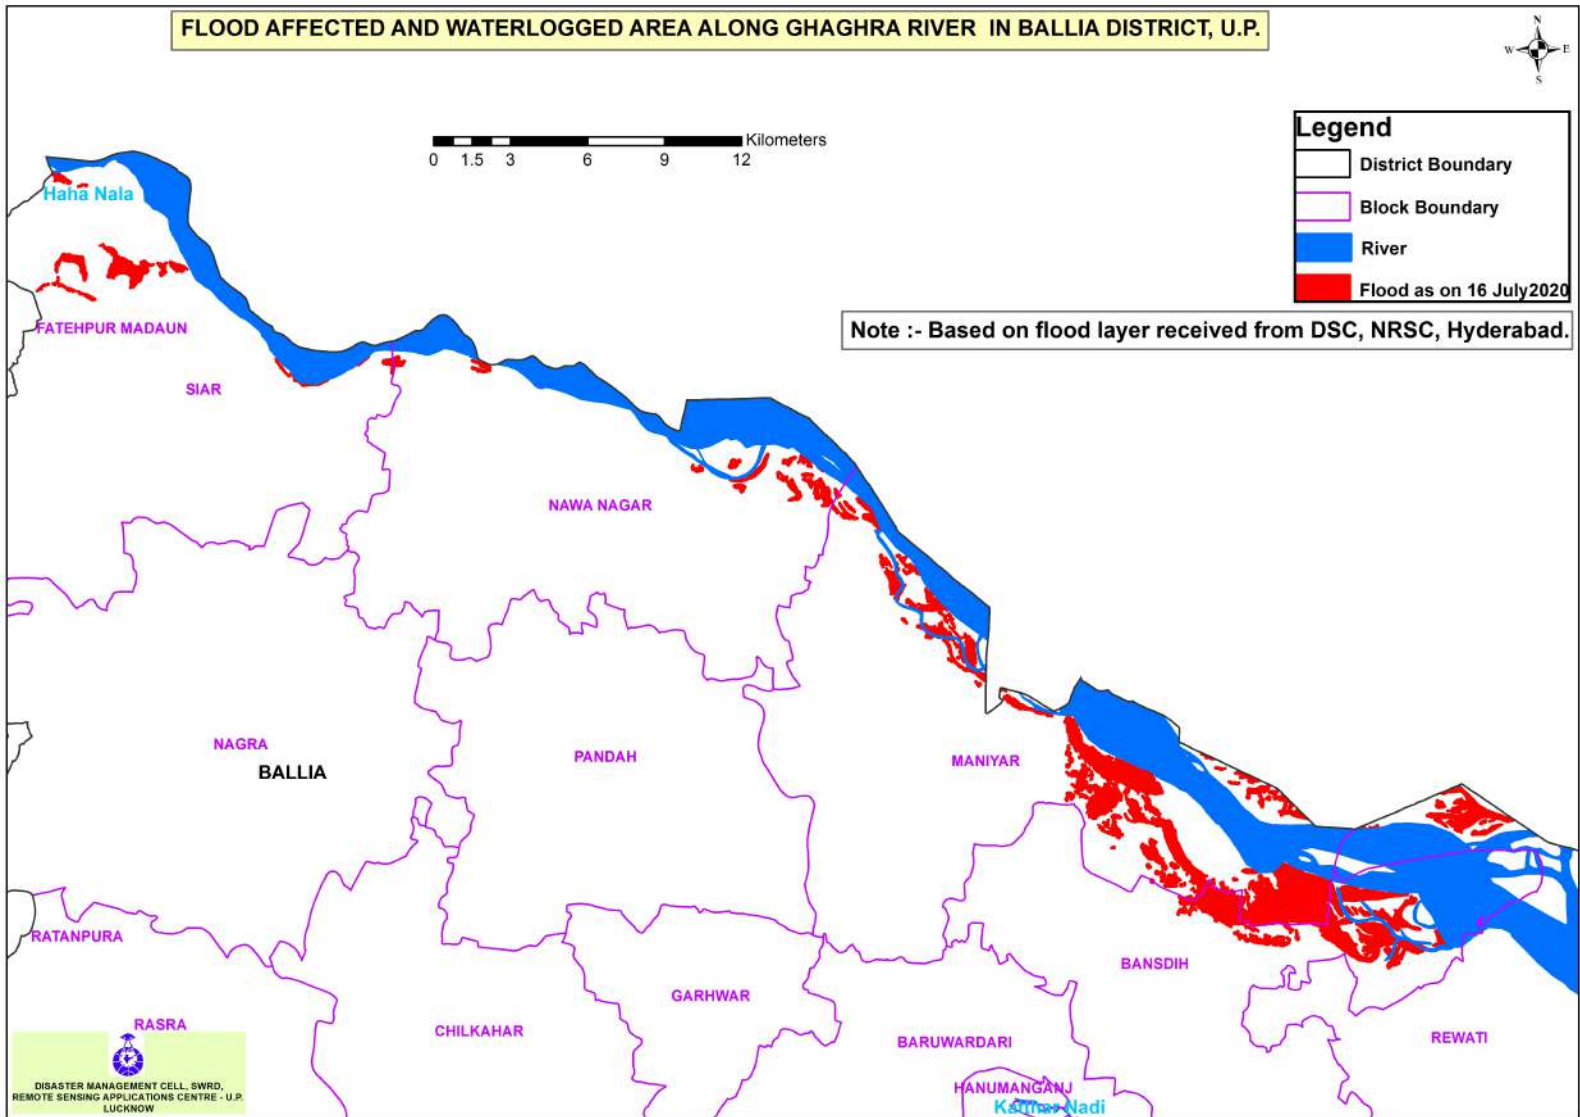

List of flood affected near by villages in Ballia District (U.P.) as on 16 July 2020

Flood affected blocks=6

Flood affected villages=61

S.N.	DISTRICT	BLOCK	VILLAGE
1	BALLIA	BAIRIYA	Chai Chhupra
2		BANSDIH	Marwattia Noubrar
3			Khiru Chhapra Nambari
4			Rampur Noubrar
5			Sarangpur
6			Marawattiya Nambari
7			Kirtupur
8			Khap Dhannantar
9			Khewsad
10			Rampur Nambari
11			Regha
12			Chitbiswa Kala
13			Kol Kala
14			Diyara Bhagar
15			Chak Bilium Saheb
16			Diyara Lakhmi Rai
17			Baghawan
18			Maharajpur
19			Kamalpur Taluka Kharouli
20			Chandpur
21		MANIYAR	Jildapur
22			Diyara Harana Tar
23			Diyara Mahaji Kashi Datt
24			Diyara Maniyar li
25			Kharid
26			Kakar Ghatta Khas
27			Rigawan
28			Diyara Maniyar
29			Fatehpur Noubrar
30			Nowat No. 2
31			Alasgarh Khas
32			Sangapur Taluka Maniyar
33			Godauli Khas
34			Patkhauri Purab
35			Chaturpur Taluka Maniyar
36			Manikpur
37			Kotwa
38			Khadipur
39			Malahi Chak
40			Sultanpur Taluka Bansdih
41			Bhoj Purwa
42			A. Khiruchapara Nobrar
43			Chakki Diyara Sultanpur

44		NAWA NAGAR	Duha Bihra
45			Sisotar Diyara
46			Diyara Amarpur
47			Lilkar
48			Diyara Karmaha
49		REWATI	Diara Gangapur
50		SIAR	Haldi Rampur
51			Arazi Guloura
52			Tangunia
53			Diyara Sir Sarkar
54			Indauli Zamin Indalli
55			Sikroor Chandour
56			Mubarakpur
57			Turtipar
58			Gauri Lal Ghosa
59			Autroul Chak Milkan
60			Bhind Kund
61			Tenduhari

FLOOD AFFECTED AND WATERLOGGED AREA ALONG GHAGHRA RIVER IN BALLIA DISTRICT, U.P.

Legend

- District Boundary
- Block Boundary
- River
- Flood as on 16 July 2020

Note :- Based on flood layer received from DSC, NRSC, Hyderabad.