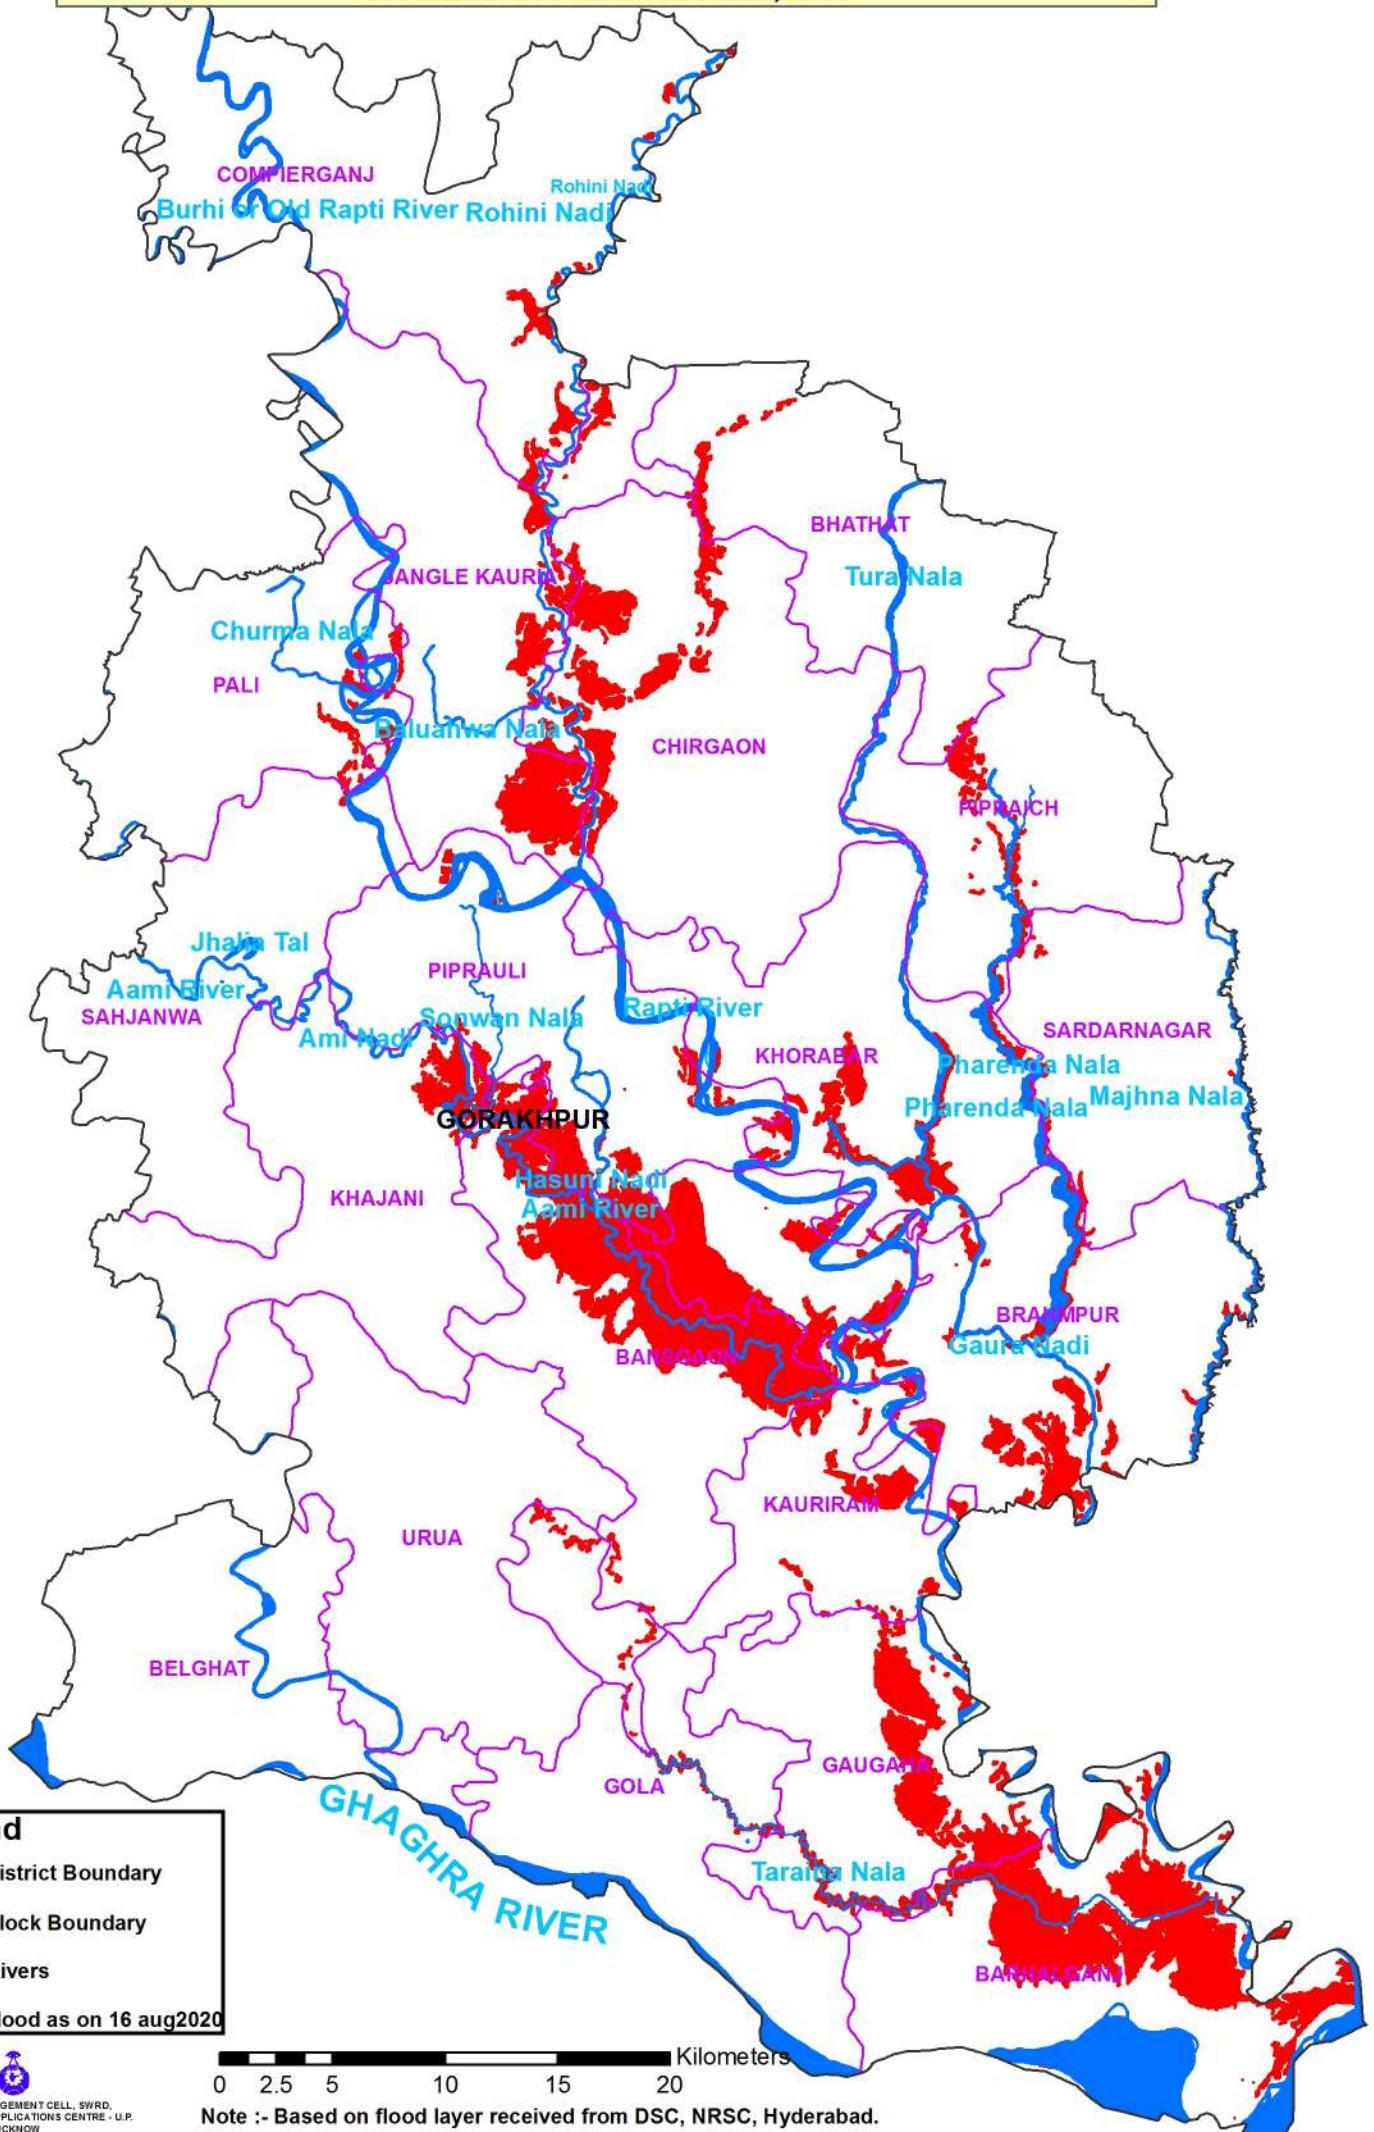

608			Tal Nadaur
609			Jotsarharee
610			Semarakol
611			Jot Bagahee
612			Tal Nagari
613		SAHJANWA	Sahjanwa (NP)
614			Belhar Mafi
615		SARDARNAGAR	Malmaliya
616			Ebrahimpur
617			Jain Pur
618			Kushuli
619			Awadha Pur
620			Devi Pur
621			Devi Tarkulha
622			Gaonar
623			Mohamd Pur
624			Sonbarsa Bujurg
625			Chhavaila
626			Mathia Khurd
627			Bharat Pur
628			Lakshman Pur
629			Chaori
630			Ram Pur
631			Shiva Pur
632		URUA	Besahani
633			Harizanpur

FLOOD AFFECTED AND WATERLOGGED AREA ALONG MAJOR RIVER IN GORAKHPUR DISTRICT, U.P.

Legend

- District Boundary
- Block Boundary
- Rivers
- Flood as on 16 aug 2020

Note :- Based on flood layer received from DSC, NRSC, Hyderabad.