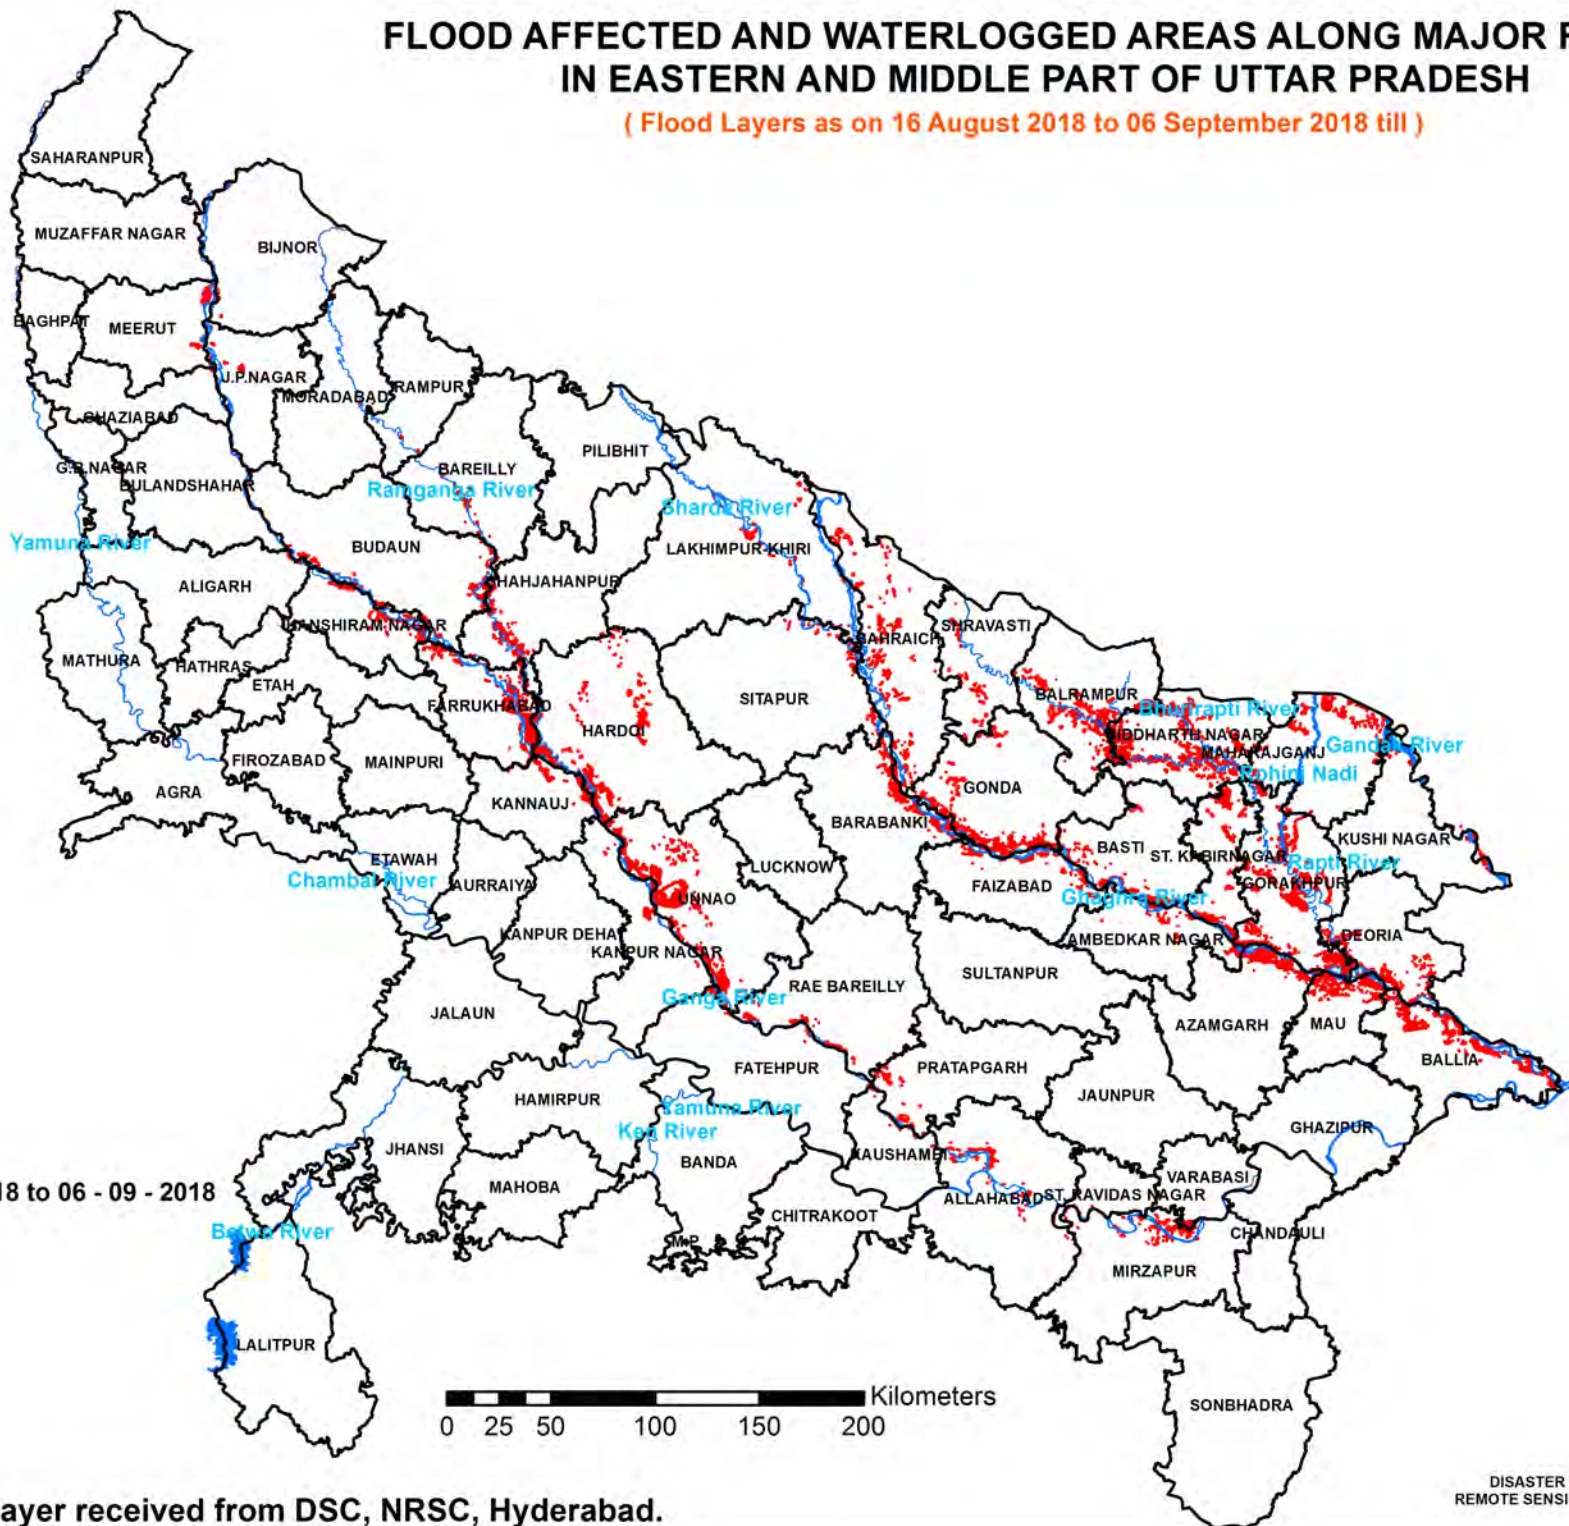

# FLOOD AFFECTED AND WATERLOGGED AREAS ALONG MAJOR RIVERS IN EASTERN AND MIDDLE PART OF UTTAR PRADESH

( Flood Layers as on 16 August 2018 to 06 September 2018 till )

## Legend

- District Boundary
- Rivers 2017
- Flood as on 16 Aug 2018 to 06 - 09 - 2018

Note :- Based on flood layer received from DSC, NRSC, Hyderabad.