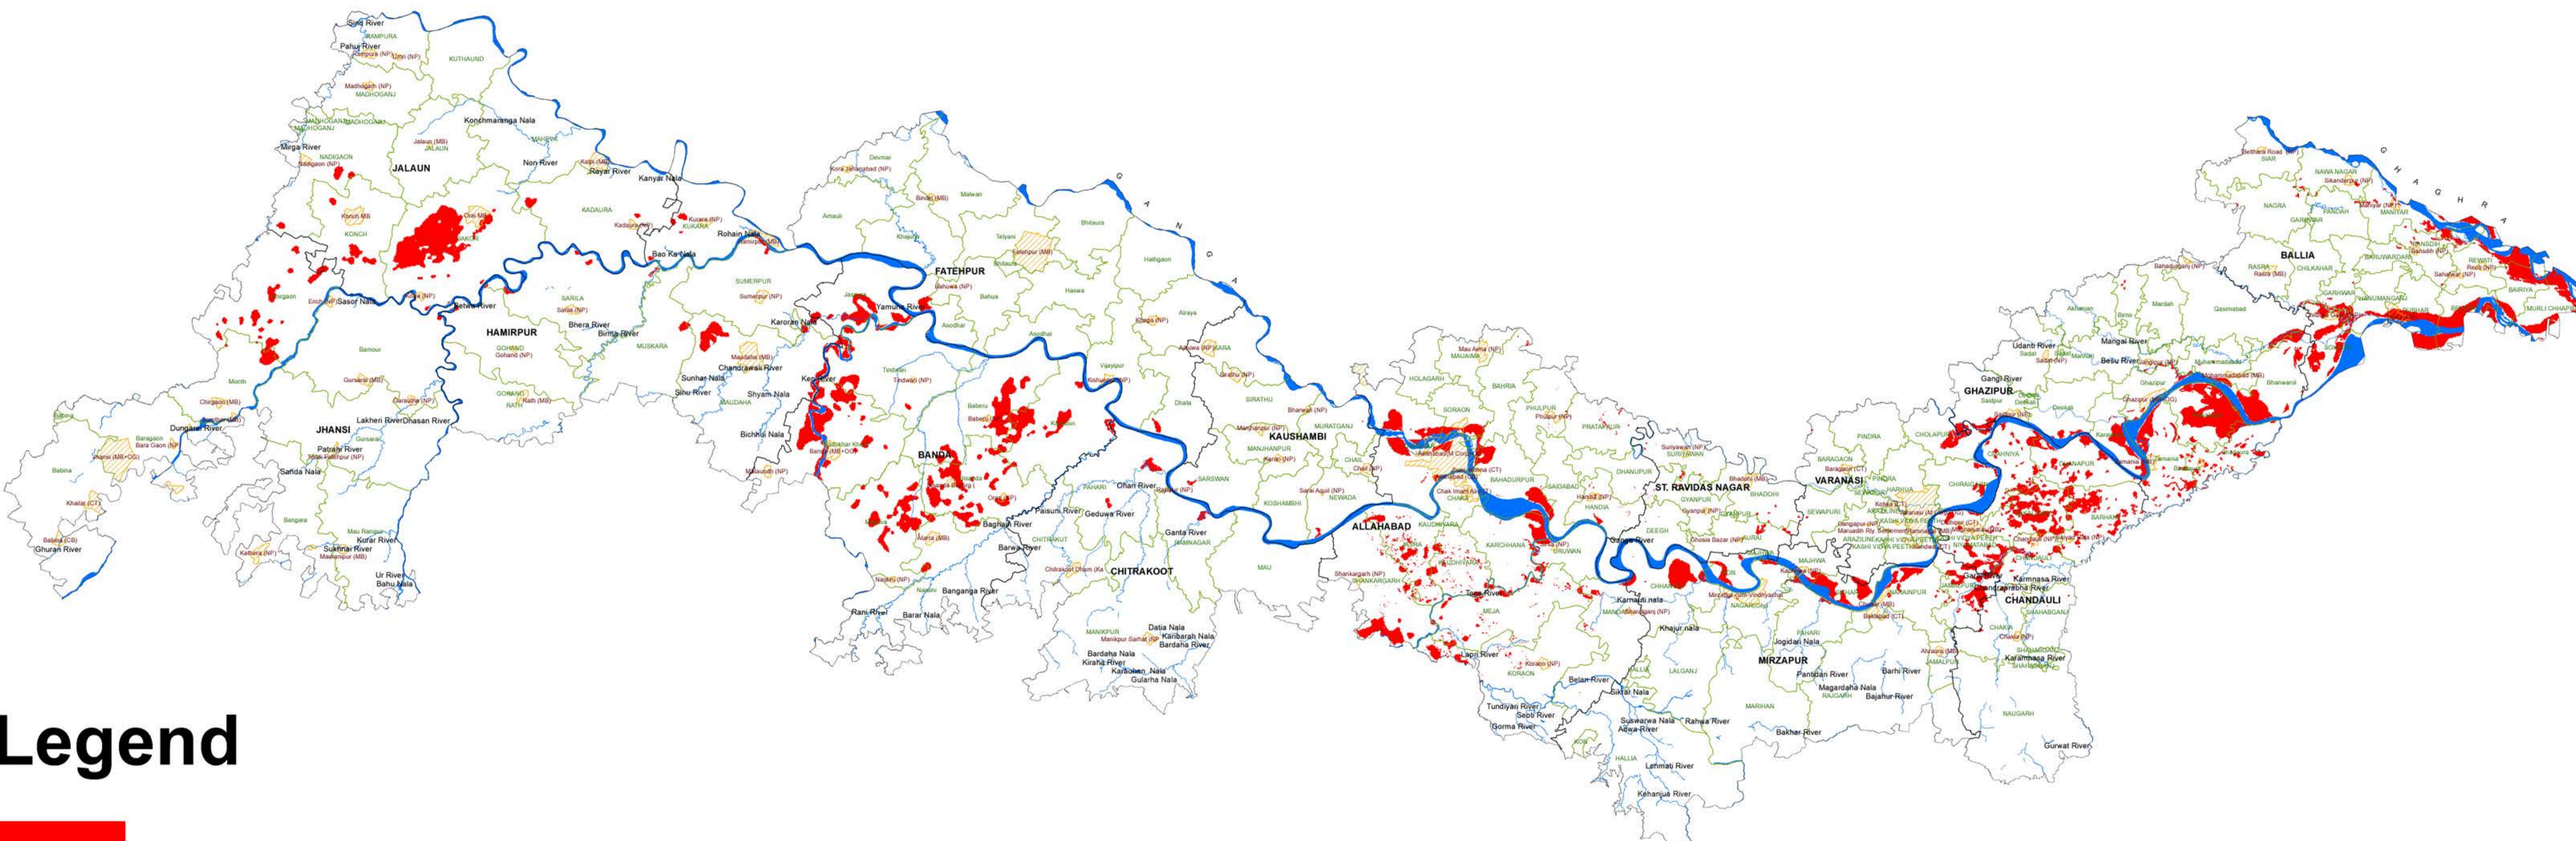

# MAP SHOWING FLOOD INUNDATED AND WATERLOGGED AREAS OF UTTAR PRADESH AS ON 19/8/2016 & 21/8/2016

ALLUP

LIST OF NEAR BY VILLAGES IN FLOOD AND WATERLOGGED AFFECTED AREAS IN UTTAR PRADESH AS ON 19 & 21 AUGUST 2016			
TOTAL DISTRICTS=18			
TOTAL BLOCK=119			
TOTAL VILLAGES=2629			
SR.NO.	DISTRICT	BLOCK	VILLAGE
1	ALLAHABAD	BAHADURPUR	Aklaspur Gair Abad
2			Aswan Mazra Soni
3			Badra
4			Bahadurpur Ta.Ibrahimpur
5			Bhoja Patti
6			Chak Kashaw Urf Lapetuwa
7			Chand Gair Abad
8			Chaq Fatma Jaminsher Deeh
9			Chaq Jamal Gair Abad
10			Dasu Patti
11			Dhanaechaatter Sueya Malk
12			Dhokari Kachar Gair Abad
13			Dhokariuperhar
14			Fatehpur Gair Abad
15			Gadraha Gair Abad
16			Gosammal Patti Gair Abad
17			Herju Patti Gair Abad
18			Ibrahimpur Kachar Gair Ab
19			Ibrahimpur Uperhar
20			Jait Patti Gair Abad
21			Jirat Mungari Gair Abad
22			Kaithwal
23			Katwarupur
24			Kotari
25			Lilapur Kla
26			Lotar Gair Abad
27			Mai
28			Makari Khoh Gair Abad
29			Malawan Bujurg
30			Malawan Khurd
31			Mudallepur
32			Nawa Kachar Gair Abad
33			Poore Suradas
34			Rasulpur Kachar Gair Abad
35			Rasulpur Uperhar Gair Aba
36			Samda Gair Abad
37			Sherdeeh
38			Sonauti
39		BAHRIA	Awraha Kachar Gair Abad
40			Awrahauperhar Gair Abad
41			Bela Shailabi Gair Abad
42			Dharampur Urf Dhurwa
43			Paigamberpur
44			Sihori Kachar Gair Abad
45			Sihori Uperhar
46		HANDIA	Bijhauri
47			Gondari
48			Jarahi
49			Kandala Kasaudhan
50			Kasodhan Urf Lakchha Grah
51		JASRA	Antarsuiya
52			Antri Alaph
53			Asarwai
54			Baghola
55			Bara Khas
56			Barathia
57			Barna
58			Belamundi
59			Bundwan
60			Chak Antri Pachwar
61			Chamu
62			Chhatahara Ghureha
63			Gadaiya Kalan
64			Ghuri
65			Ghurmi
66			Gojhwar
67			Hardi
68			Jari
69			Kanti
70			Khauria
71			Kherhat Khurd
72			Khutaria
73			Kundi
74			Lotarh
75			Mahera
76			Majhiari Amad Chail
77			Majra Chaube
78			Naganpur