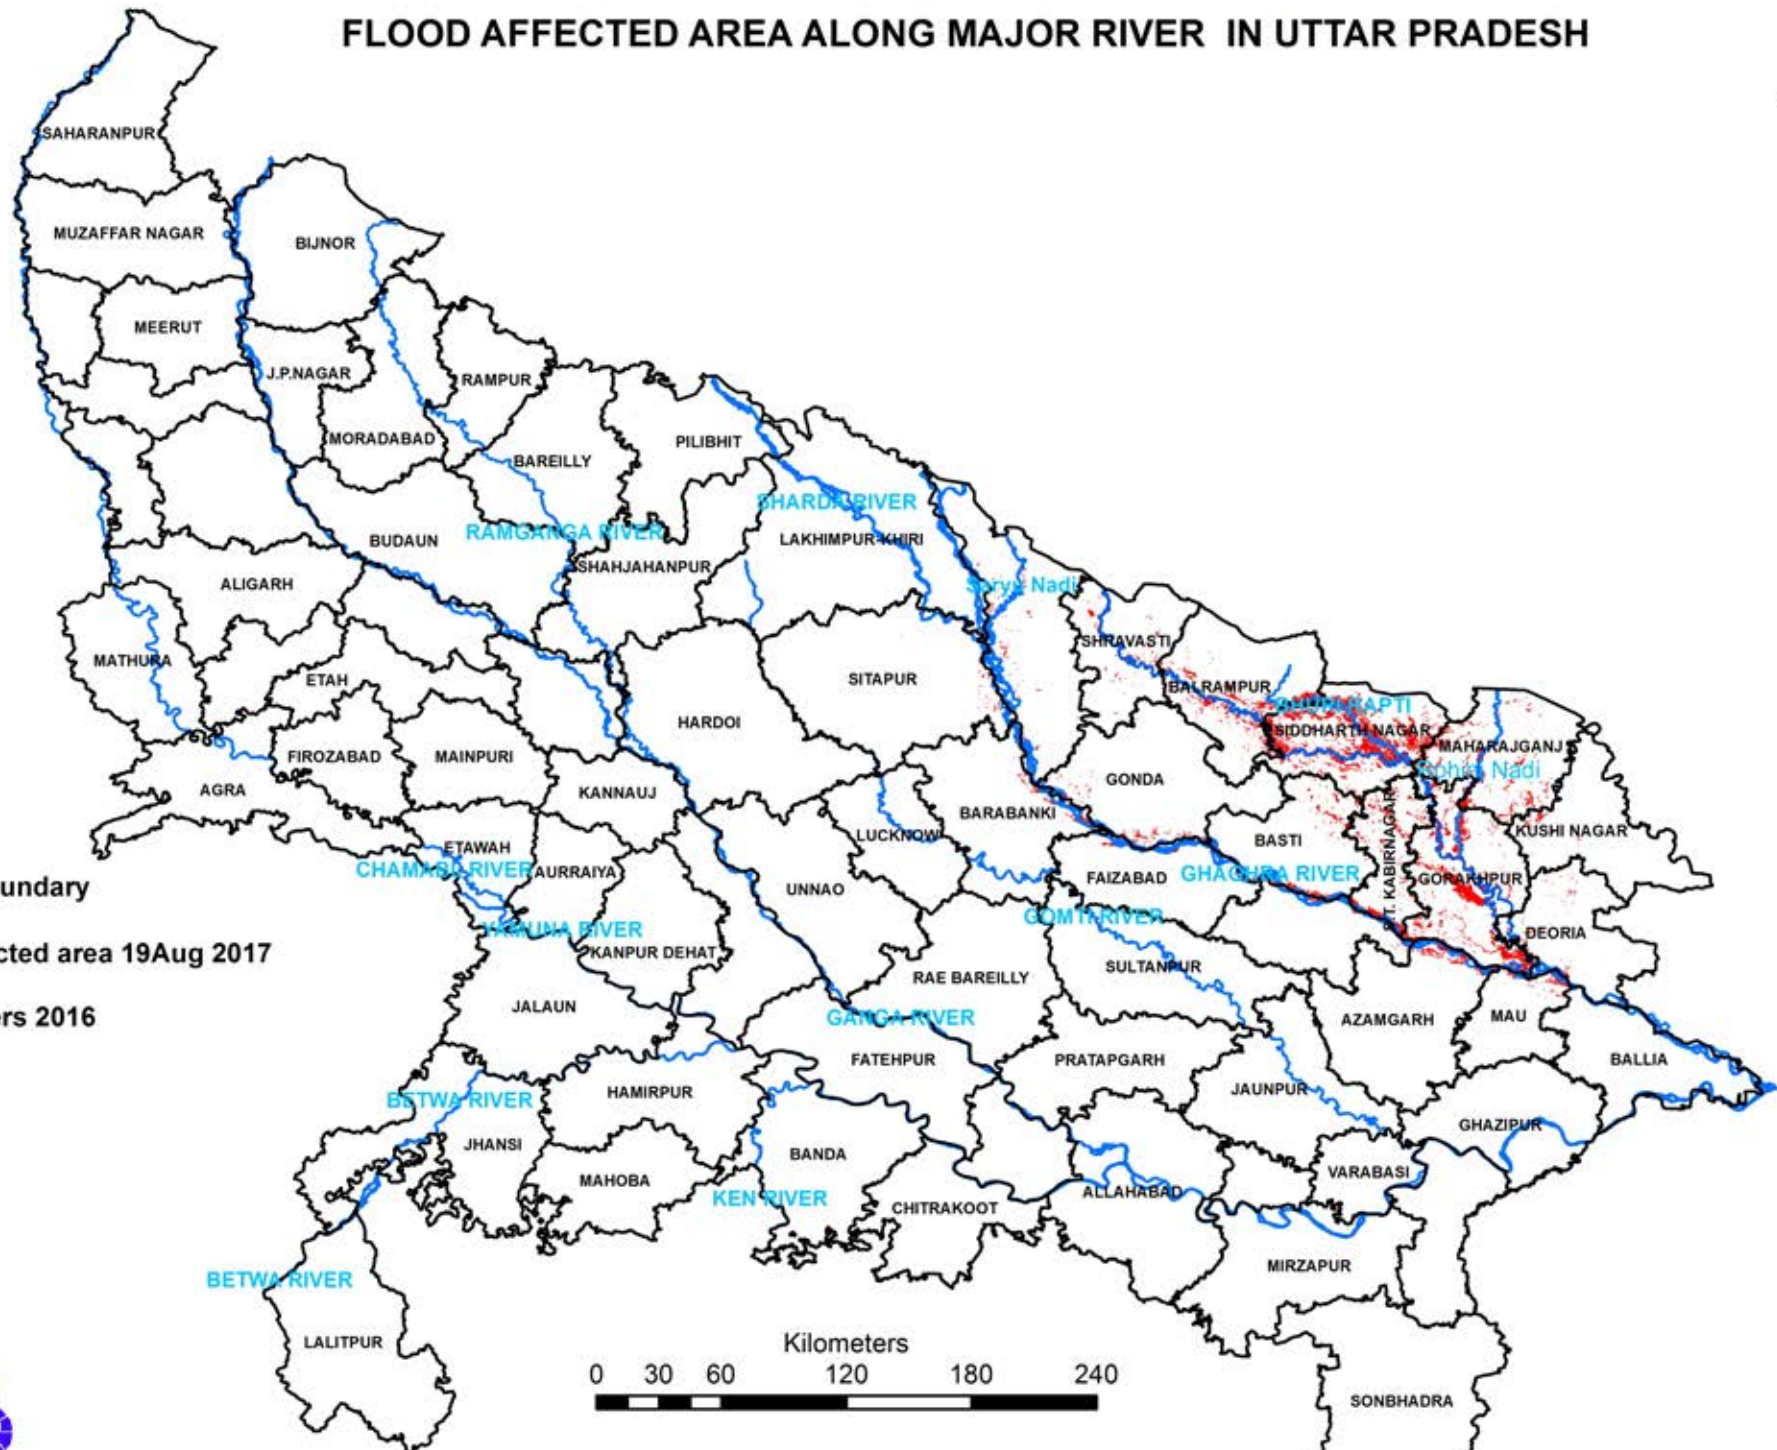

FLOOD AFFECTED AREA ALONG MAJOR RIVER IN UTTAR PRADESH

Legend

-  District Boundary
-  Flood Affected area 19Aug 2017
-  Major Rivers 2016

Note :- Based on flood layer received from DSC, NRSC, Hyderabad.