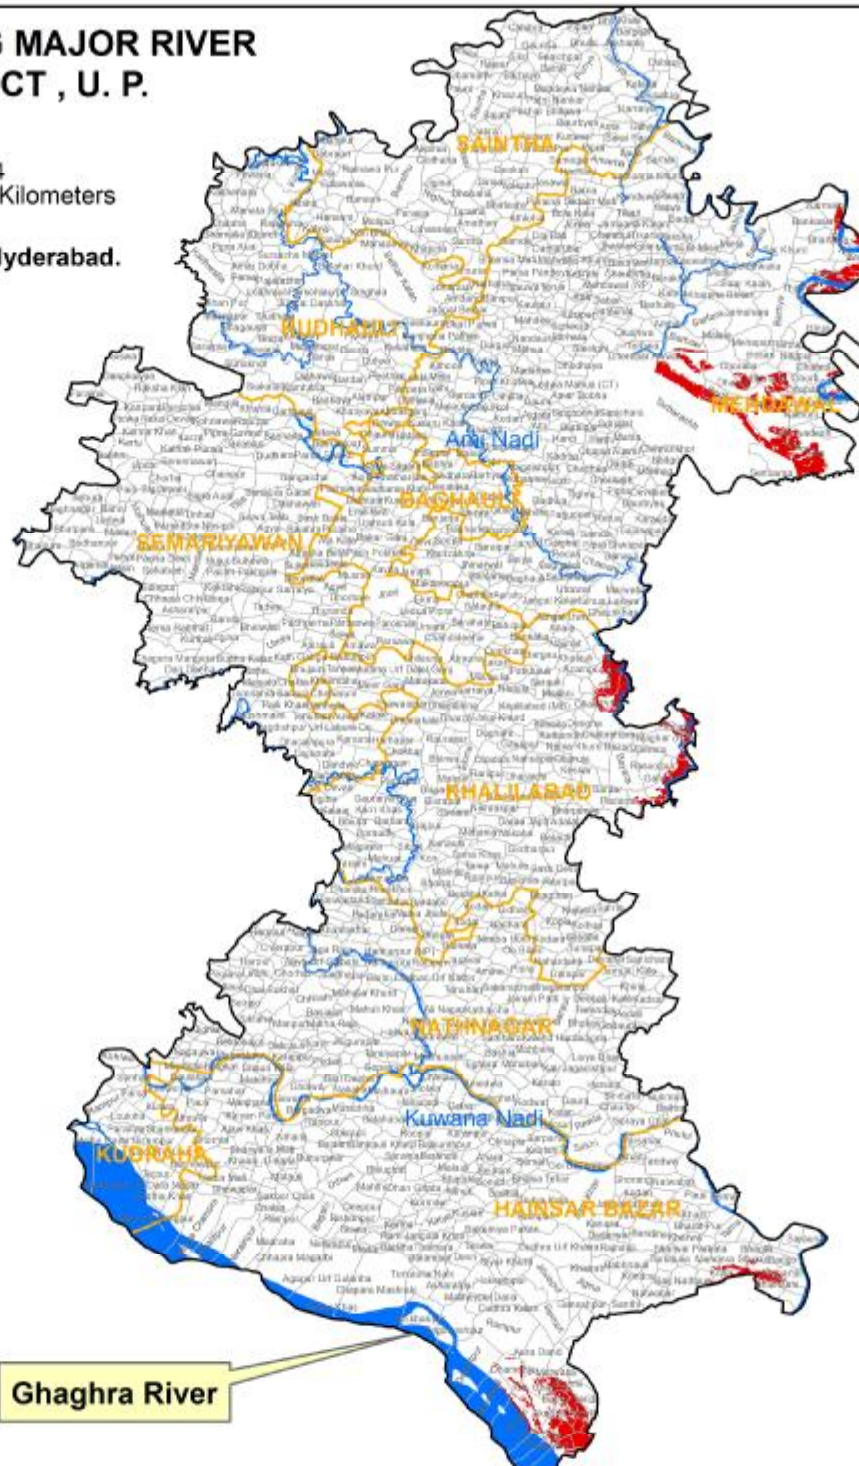

FLOOD AFFECTED AREA ALONG MAJOR RIVER IN St.KABIRNAGR DISTRICT , U. P.

Note :- Based on flood layer received from DSC, NRSC, Hyderabad.

Legend

-  District Boundary
-  Block Boundary
-  Village Boundary
-  Flood Affected area 28th Aug 2017
-  River 2016

Ghaghra River