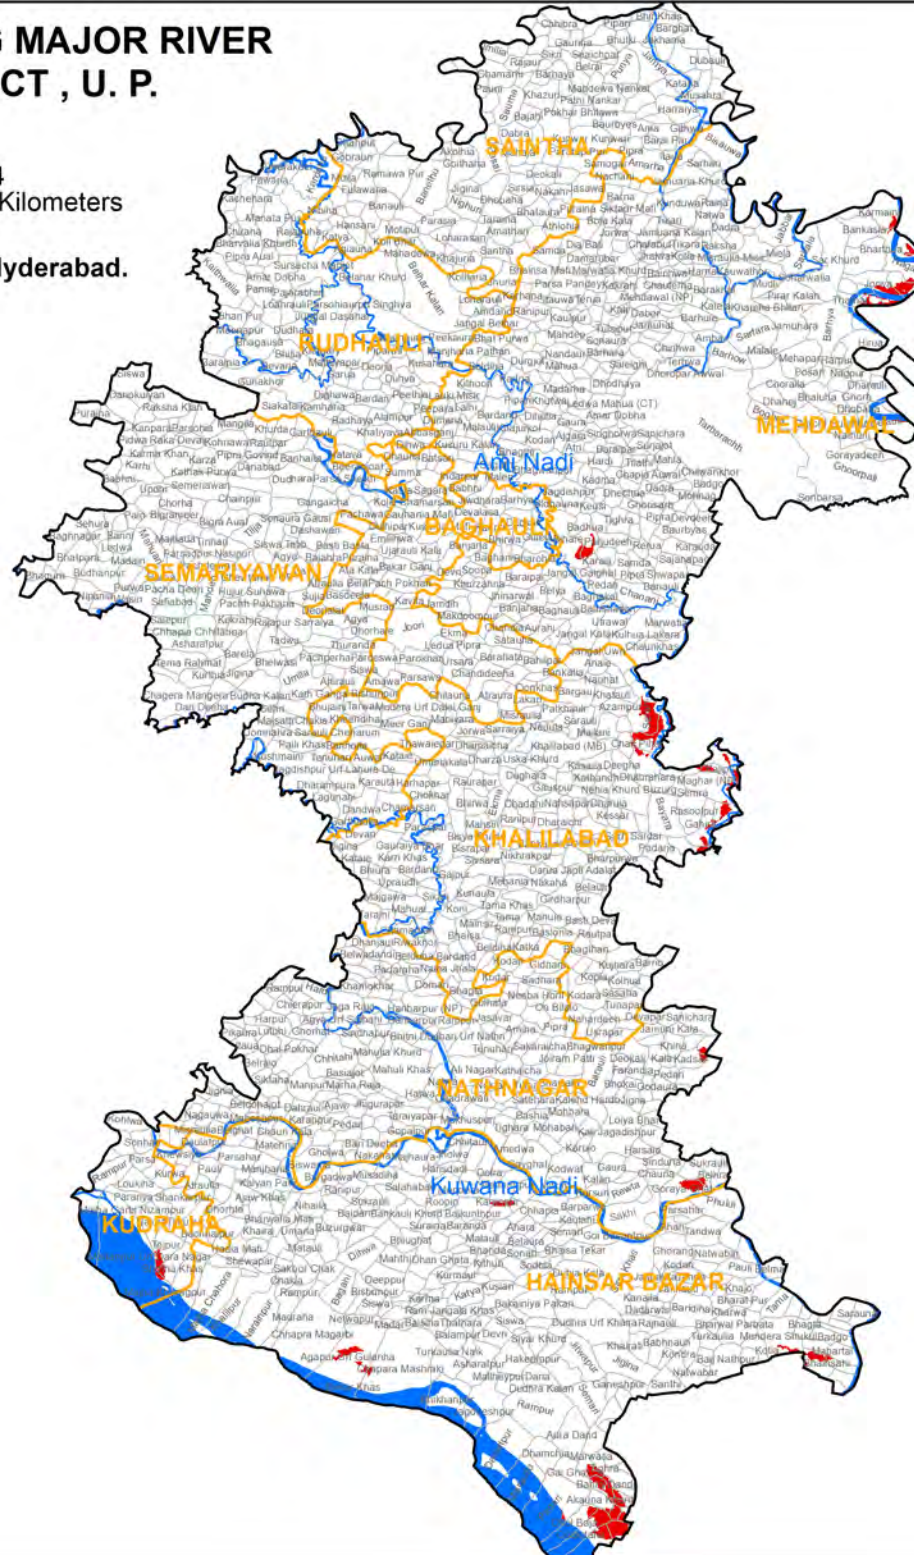

FLOOD AFFECTED AREA ALONG MAJOR RIVER IN St.KABIRNAGR DISTRICT , U. P.

Note :- Based on flood layer received from DSC, NRSC, Hyderabad.

Legend

-  District Boundary
-  Block Boundary
-  Village Boundary
-  Flood Affected area 26th Aug 2017
-  River 2016