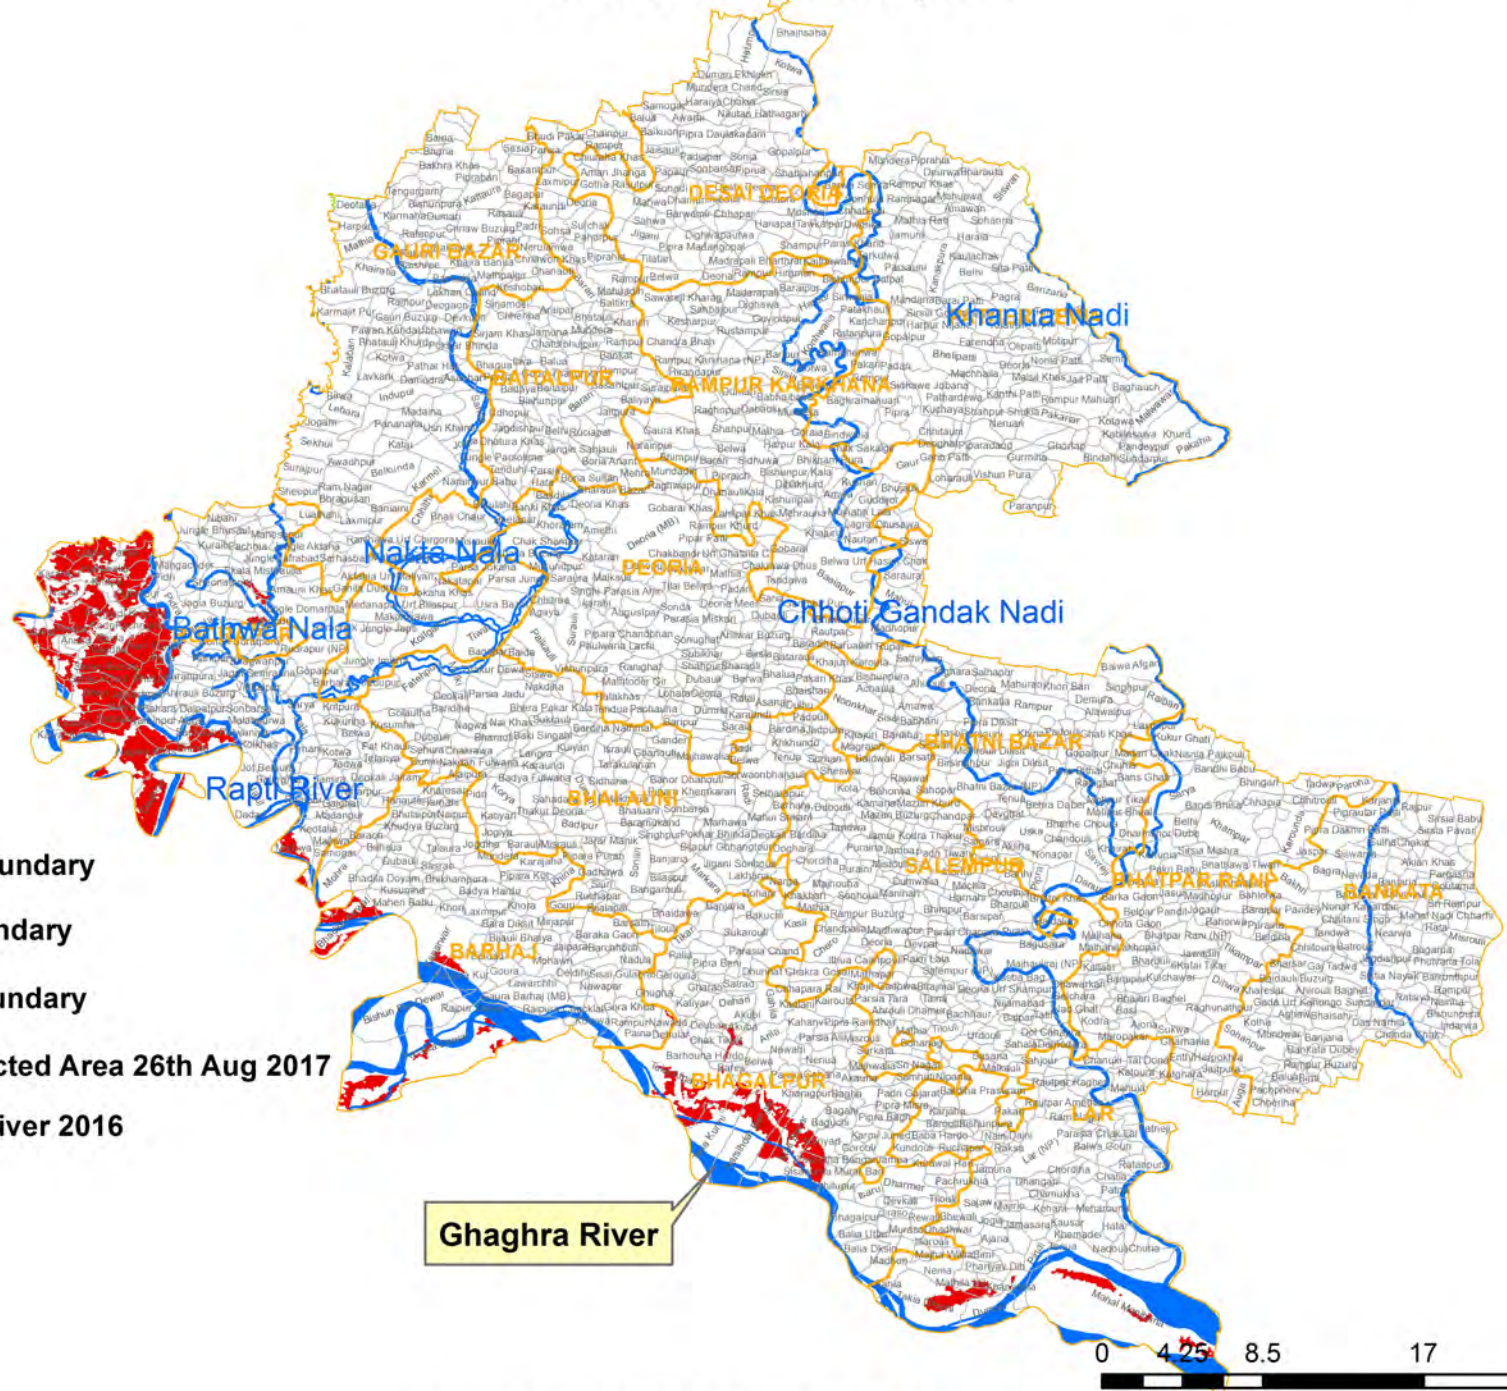

FLOOD AFFECTED AND WATERLOGGED AREA ALONG MAJOR RIVER IN DEORIA DISTRICT, U. P.

- Legend**
- District Boundary
 - Block Boundary
 - Village Boundary
 - Flood Affected Area 26th Aug 2017
 - Ghaghra River 2016

Ghaghra River

Note :- Based on flood layer received from DSC, NRSC, Hyderabad.